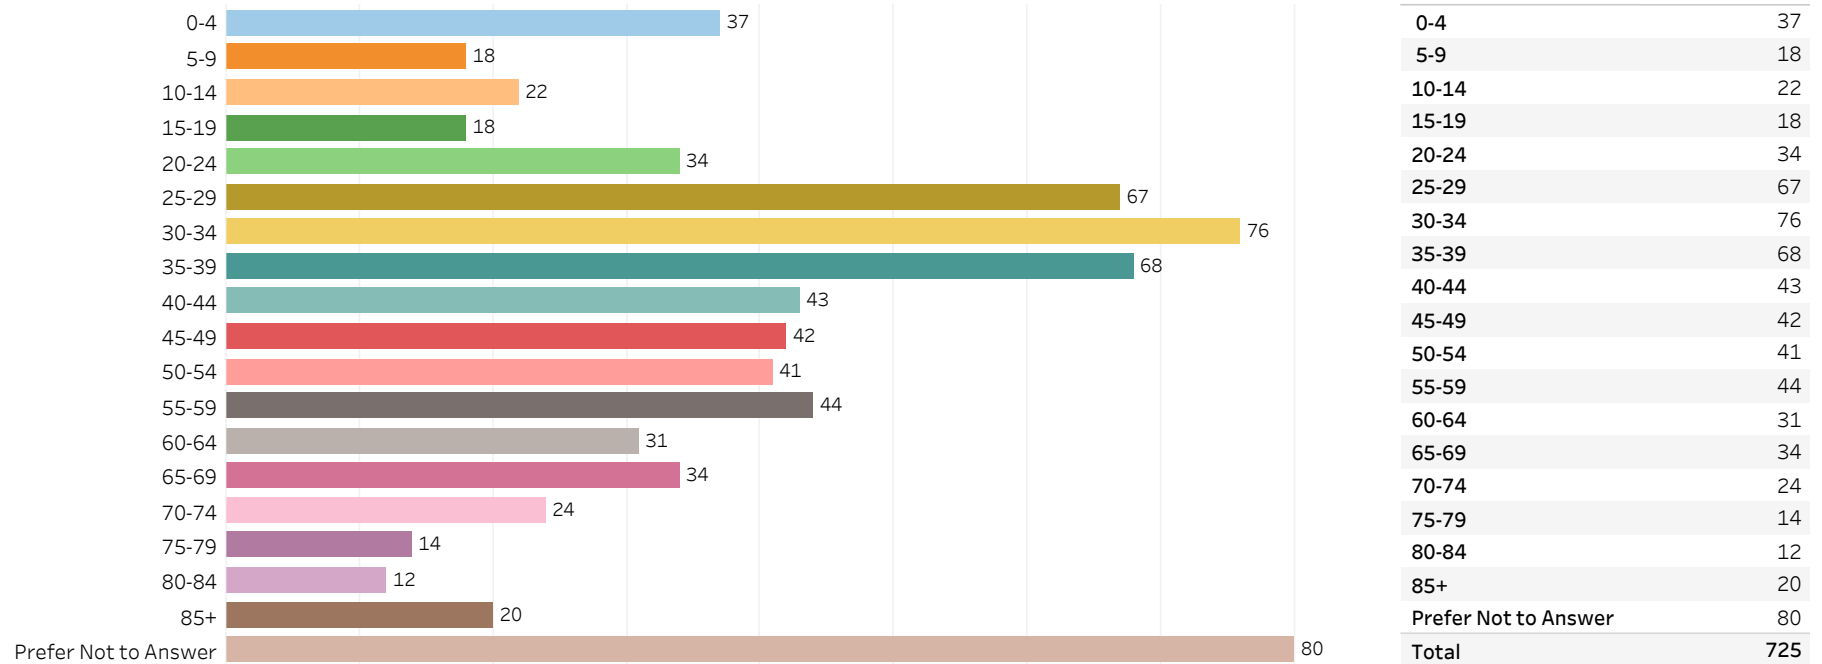

# 2019 Edmonton Municipal Census (Neighbourhood)

(Note: As per City of Edmonton Census Policy C520C, neighbourhoods with a population of less than 50 residents are reported as zero.)

Neighbourhood:

PEMBINA

## 1. Population by Age Range

## 2. Population by Gender