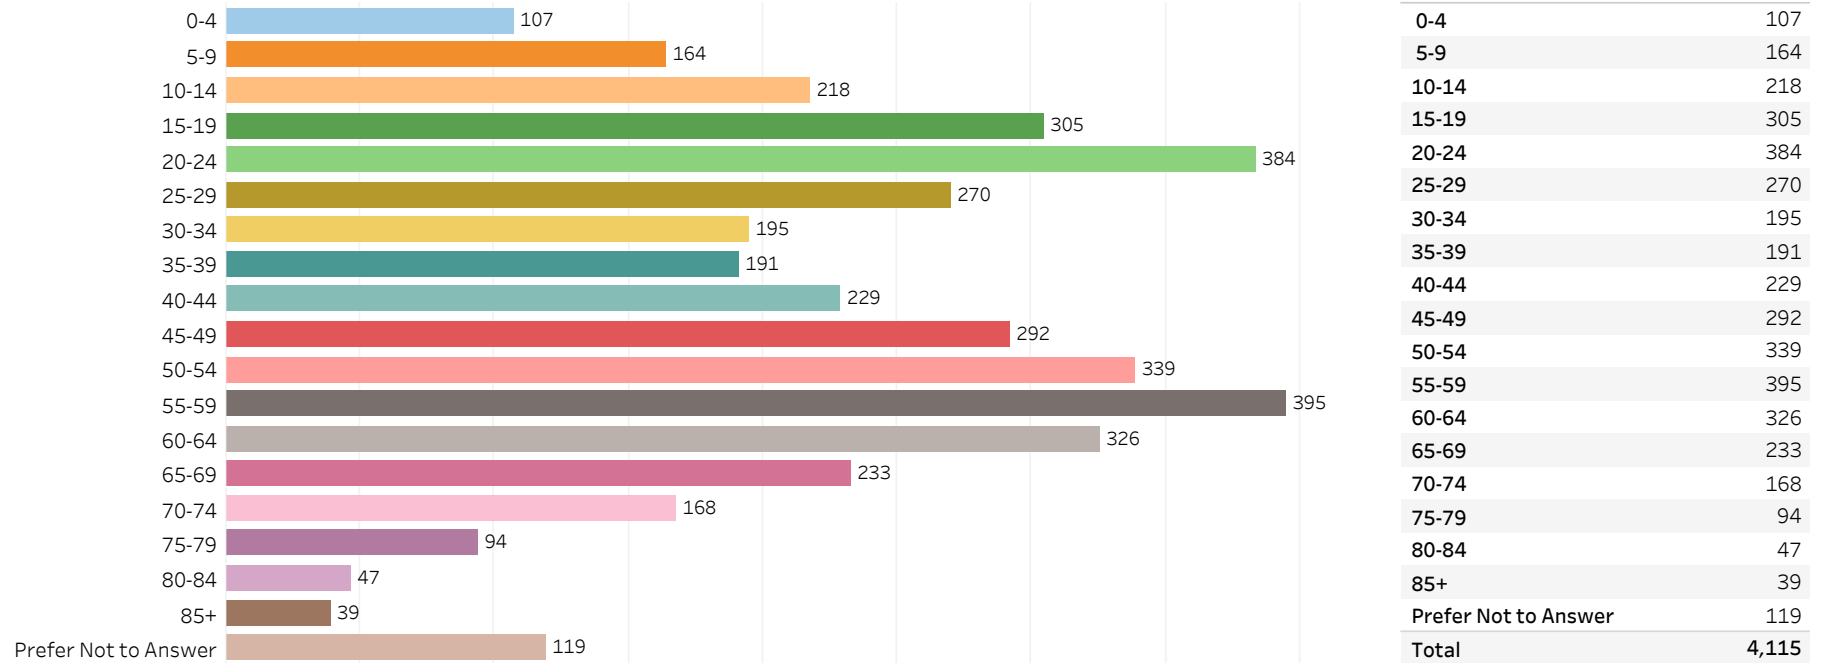

2019 Edmonton Municipal Census (Neighbourhood)

(Note: As per City of Edmonton Census Policy C520C, neighbourhoods with a population of less than 50 residents are reported as zero.)

Neighbourhood:

OZERNA

1. Population by Age Range

2. Population by Gender

3. Dwelling Unit Status