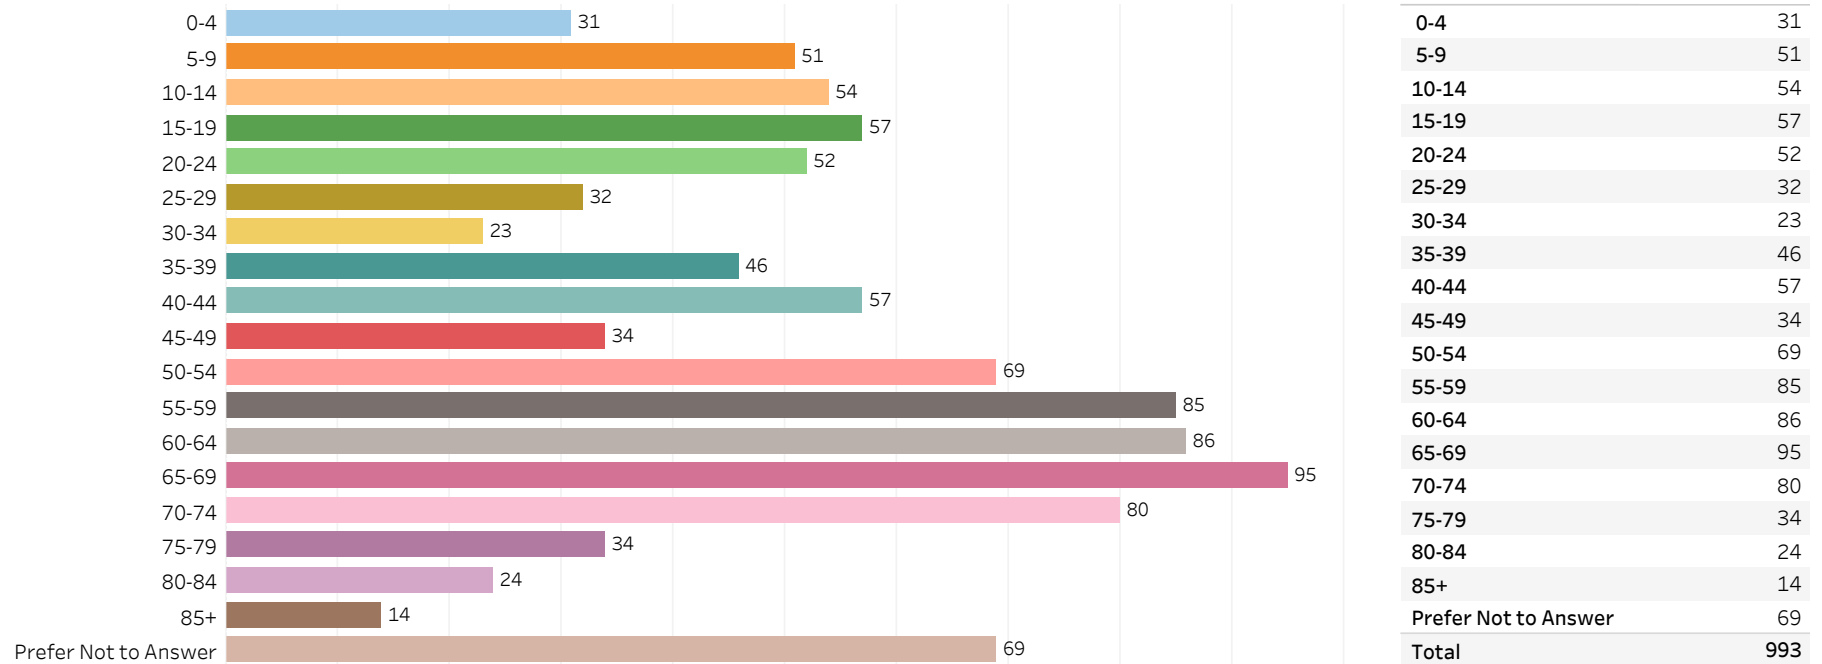

# 2019 Edmonton Municipal Census (Neighbourhood)

(Note: As per City of Edmonton Census Policy C520C, neighbourhoods with a population of less than 50 residents are reported as zero.)

Neighbourhood:

OGILVIE RIDGE

## 1. Population by Age Range

## 2. Population by Gender