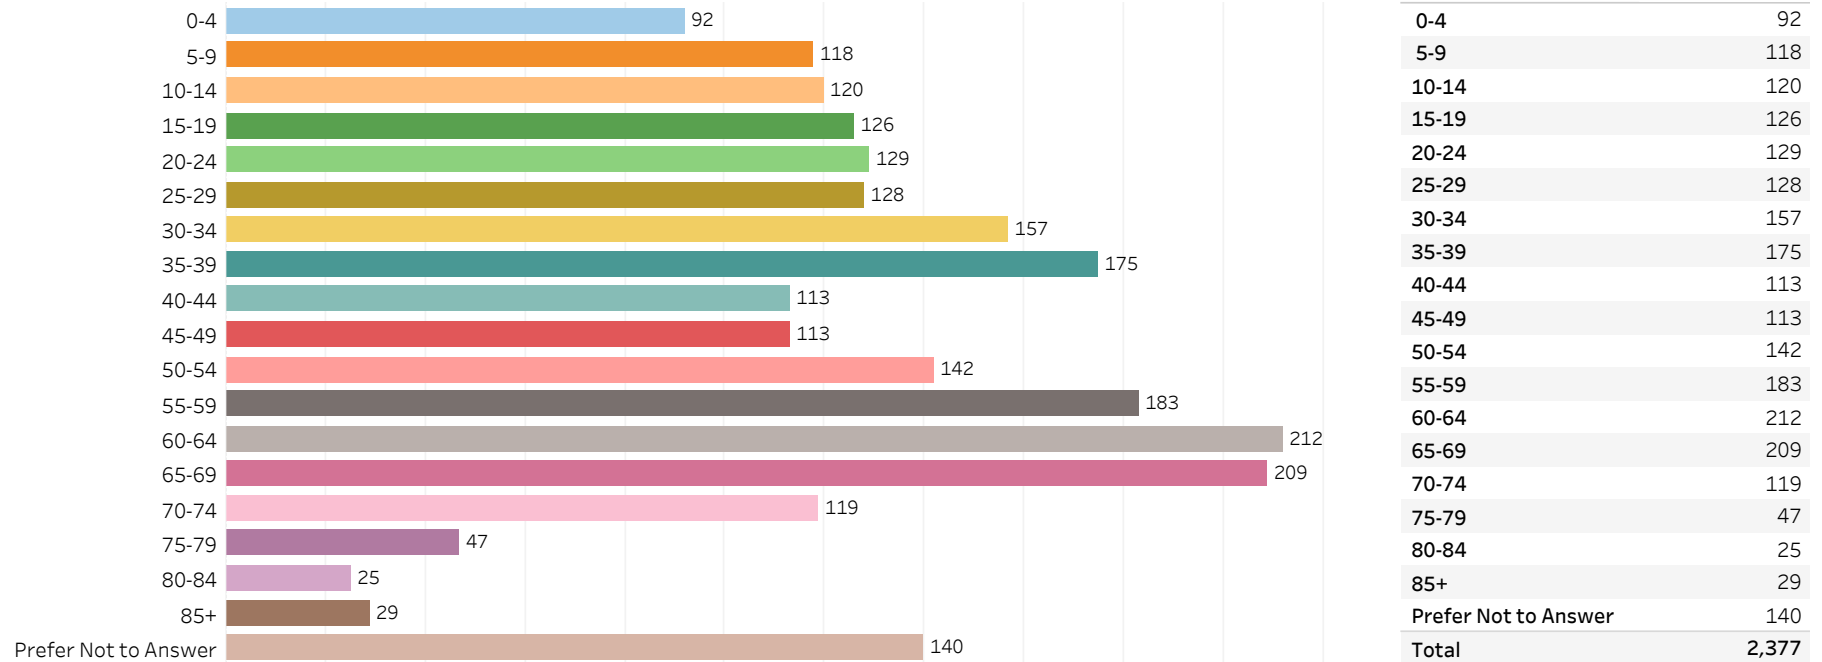

2019 Edmonton Municipal Census (Neighbourhood)

(Note: As per City of Edmonton Census Policy C520C, neighbourhoods with a population of less than 50 residents are reported as zero.)

Neighbourhood:

MENISA

1. Population by Age Range