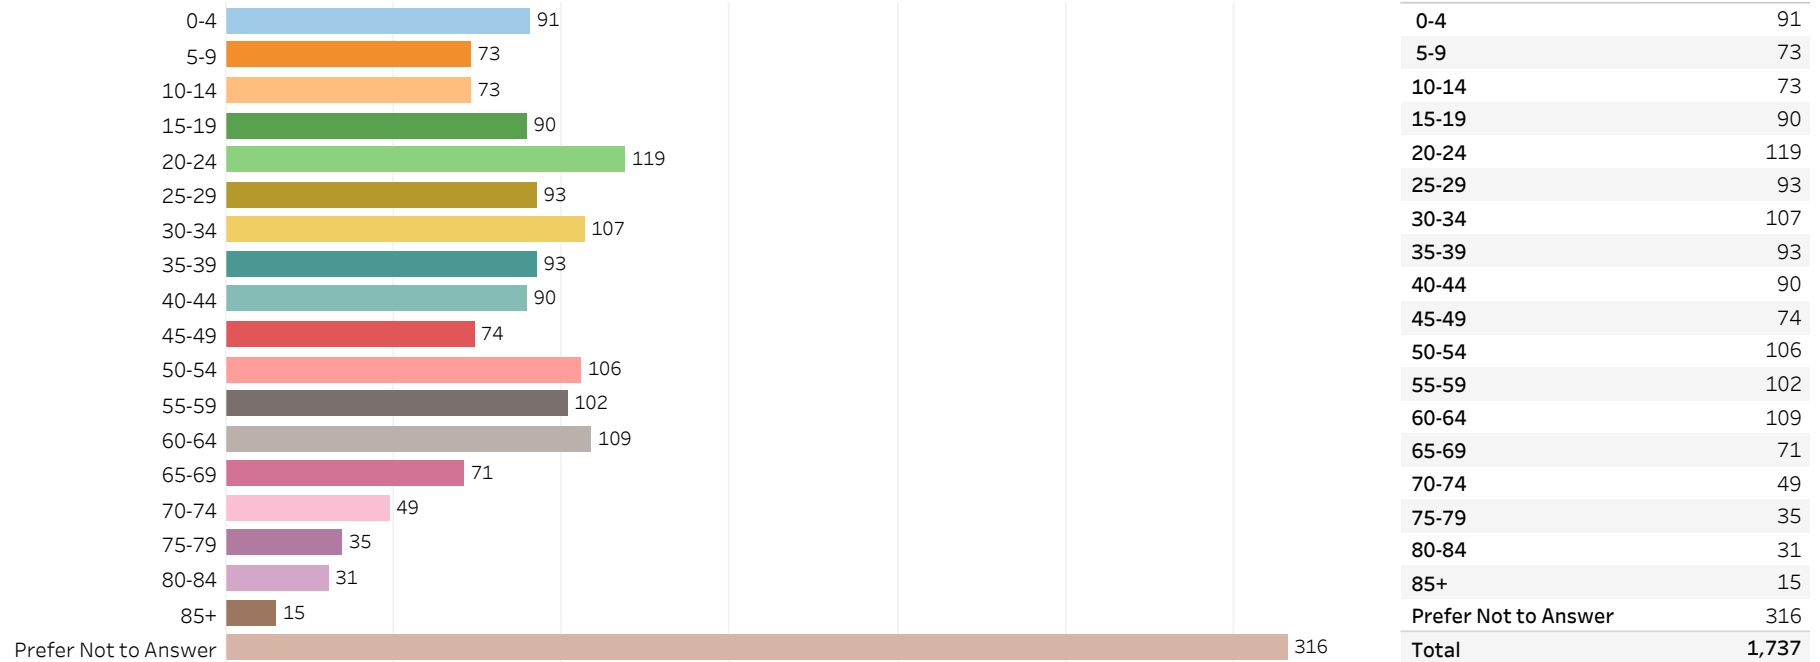

# 2019 Edmonton Municipal Census (Neighbourhood)

(Note: As per City of Edmonton Census Policy C520C, neighbourhoods with a population of less than 50 residents are reported as zero.)

Neighbourhood:

MCQUEEN

## 1. Population by Age Range

## 2. Population by Gender