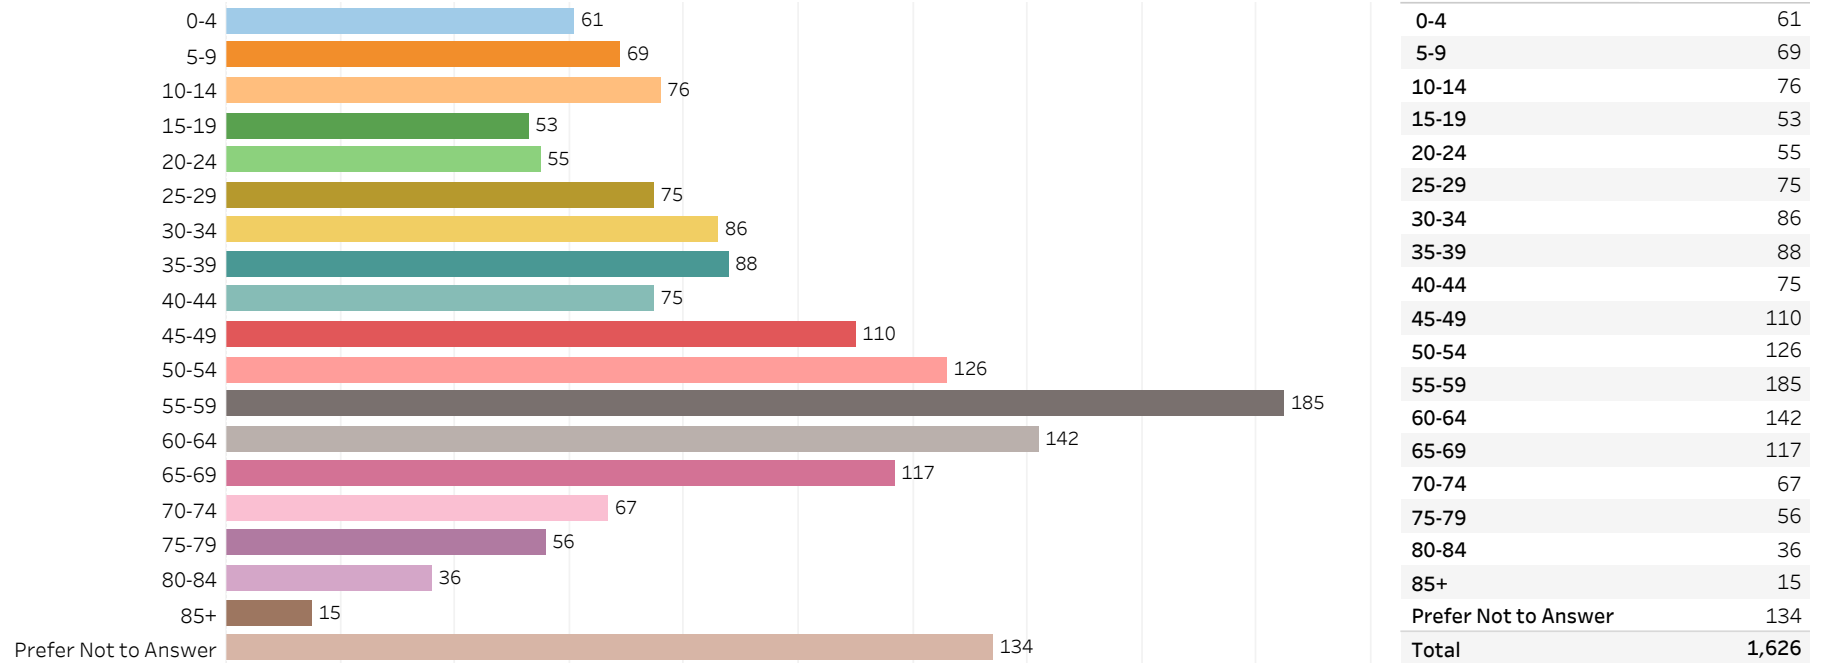

2019 Edmonton Municipal Census (Neighbourhood)

(Note: As per City of Edmonton Census Policy C520C, neighbourhoods with a population of less than 50 residents are reported as zero.)

Neighbourhood:

MAPLE RIDGE

1. Population by Age Range

2. Population by Gender

3. Dwelling Unit Status