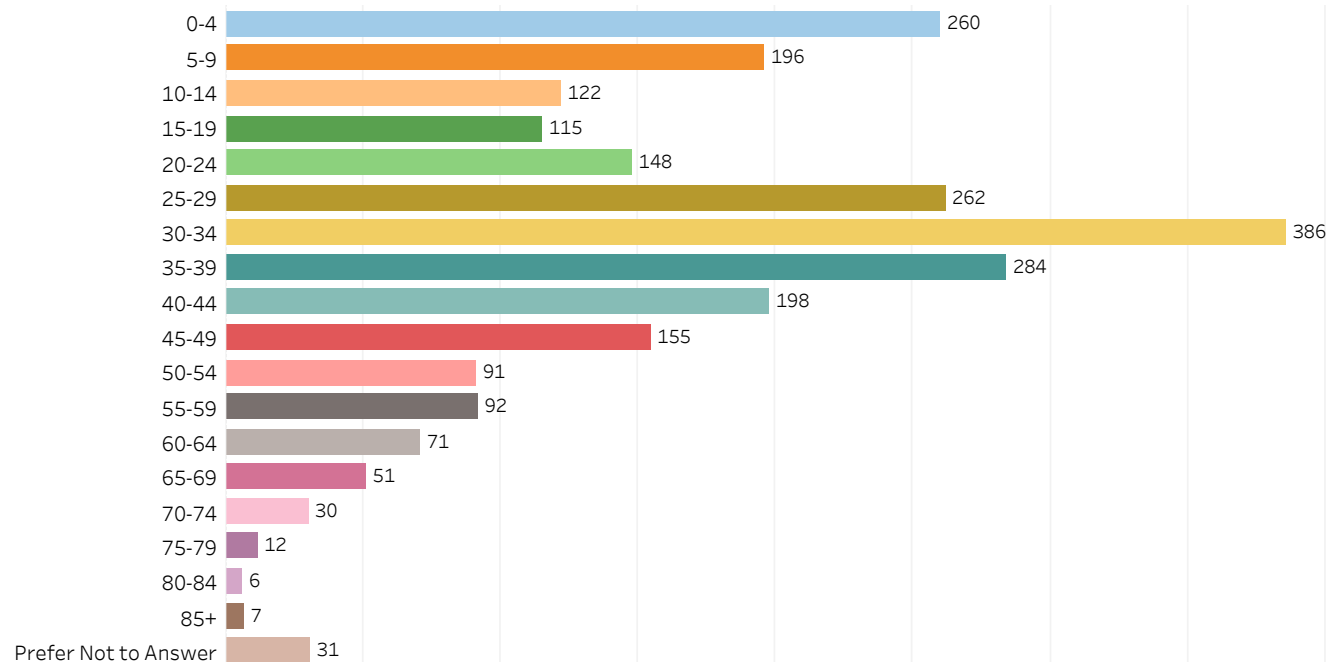

2019 Edmonton Municipal Census (Neighbourhood)

(Note: As per City of Edmonton Census Policy C520C, neighbourhoods with a population of less than 50 residents are reported as zero.)

Neighbourhood:

MAPLE

1. Population by Age Range

0-4	260
5-9	196
10-14	122
15-19	115
20-24	148
25-29	262
30-34	386
35-39	284
40-44	198
45-49	155
50-54	91
55-59	92
60-64	71
65-69	51
70-74	30
75-79	12
80-84	6
85+	7
Prefer Not to Answer	31
Total	2,517

2. Population by Gender