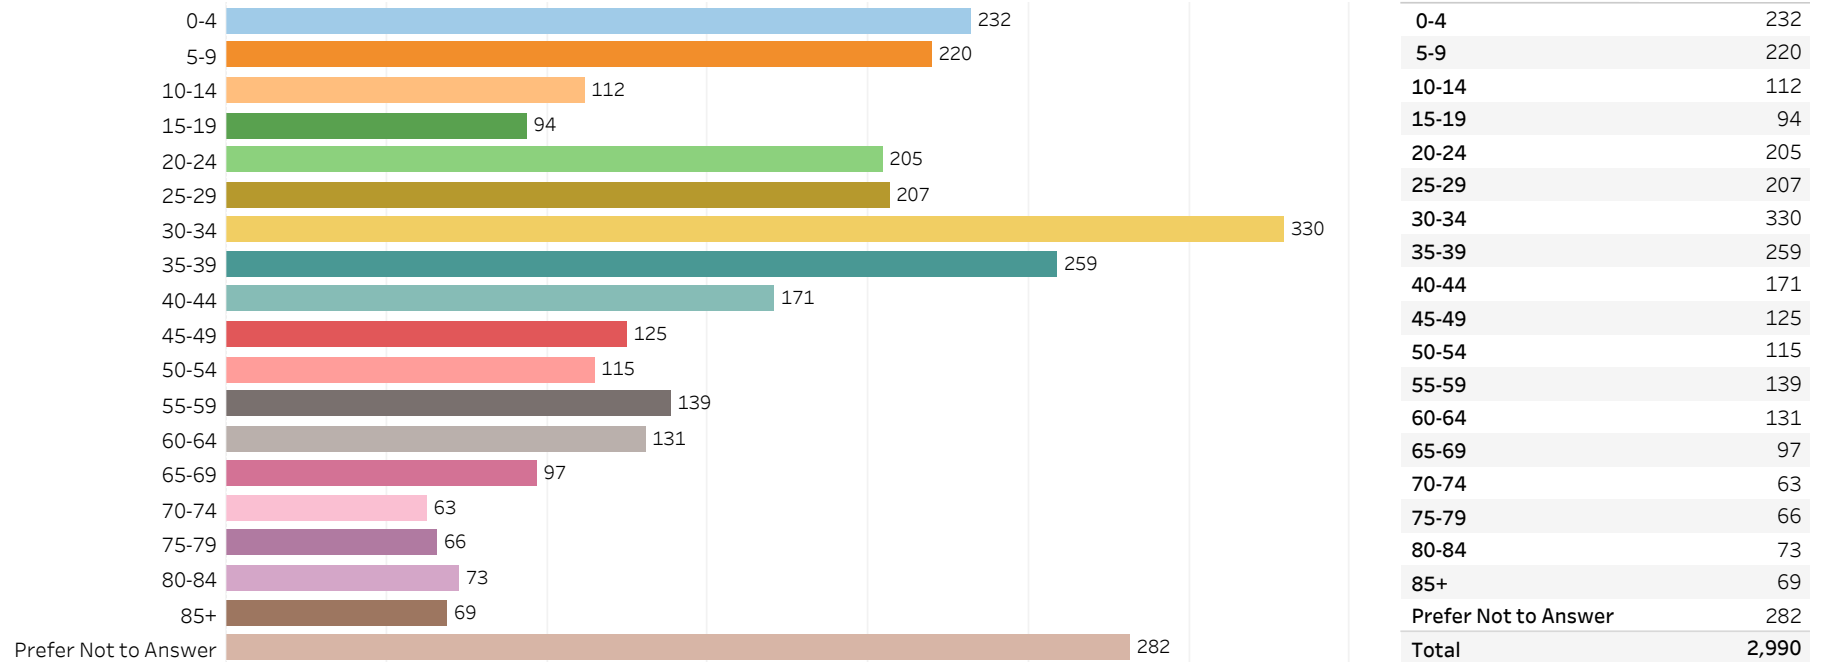

2019 Edmonton Municipal Census (Neighbourhood)

(Note: As per City of Edmonton Census Policy C520C, neighbourhoods with a population of less than 50 residents are reported as zero.)

Neighbourhood:

MALMO PLAINS

1. Population by Age Range

2. Population by Gender

3. Dwelling Unit Status