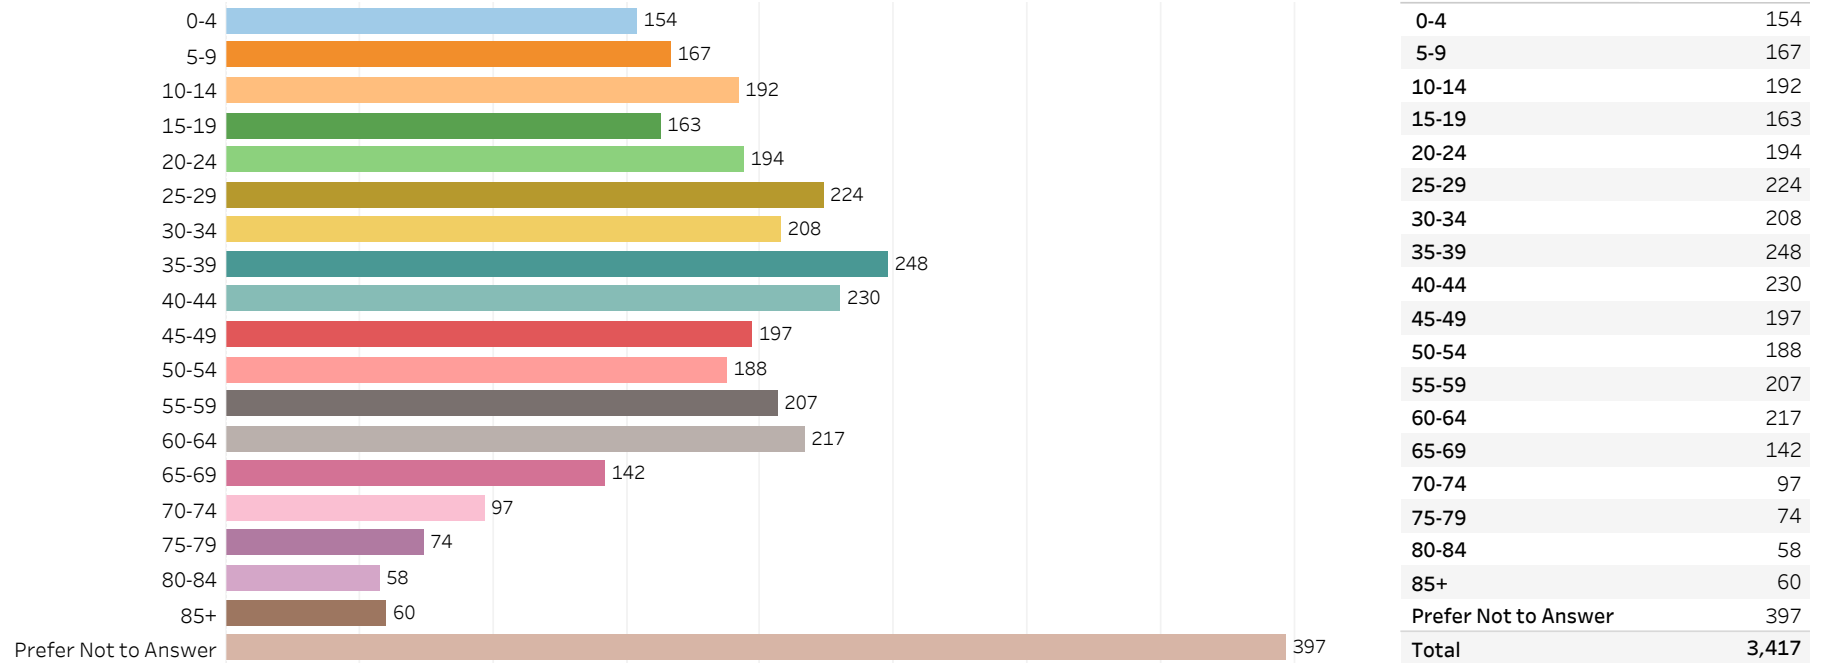

2019 Edmonton Municipal Census (Neighbourhood)

(Note: As per City of Edmonton Census Policy C520C, neighbourhoods with a population of less than 50 residents are reported as zero.)

Neighbourhood:

LYNNWOOD

1. Population by Age Range

2. Population by Gender

3. Dwelling Unit Status