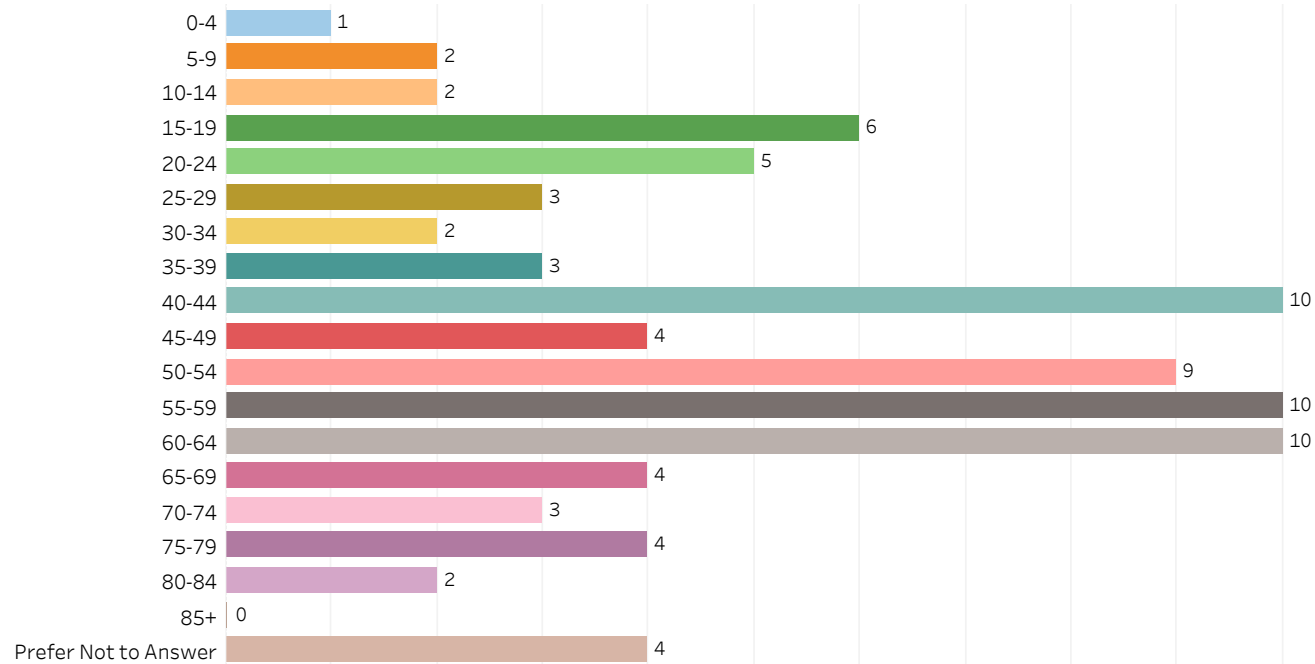

2019 Edmonton Municipal Census (Neighbourhood)

(Note: As per City of Edmonton Census Policy C520C, neighbourhoods with a population of less than 50 residents are reported as zero.)

Neighbourhood:

KINOKAMAU PLAINS AREA

1. Population by Age Range

| | |
|----------------------|-----------|
| 0-4 | 1 |
| 5-9 | 2 |
| 10-14 | 2 |
| 15-19 | 6 |
| 20-24 | 5 |
| 25-29 | 3 |
| 30-34 | 2 |
| 35-39 | 3 |
| 40-44 | 10 |
| 45-49 | 4 |
| 50-54 | 9 |
| 55-59 | 10 |
| 60-64 | 10 |
| 65-69 | 4 |
| 70-74 | 3 |
| 75-79 | 4 |
| 80-84 | 2 |
| 85+ | 0 |
| Prefer Not to Answer | 4 |
| Total | 84 |