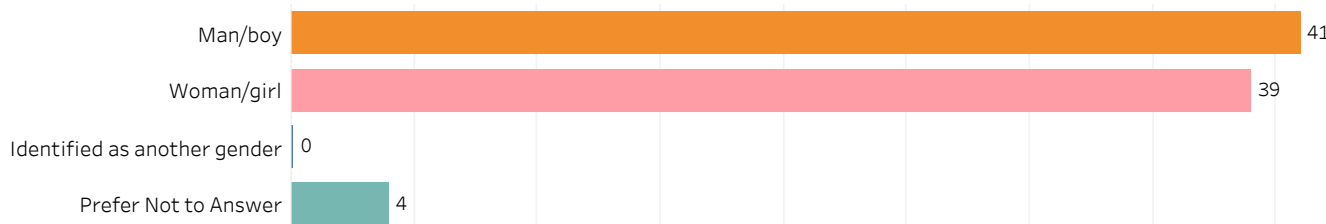

2. Population by Gender

Man/boy	41
Woman/girl	39
Identified as another gender	0
Prefer Not to Answer	4
Total	84