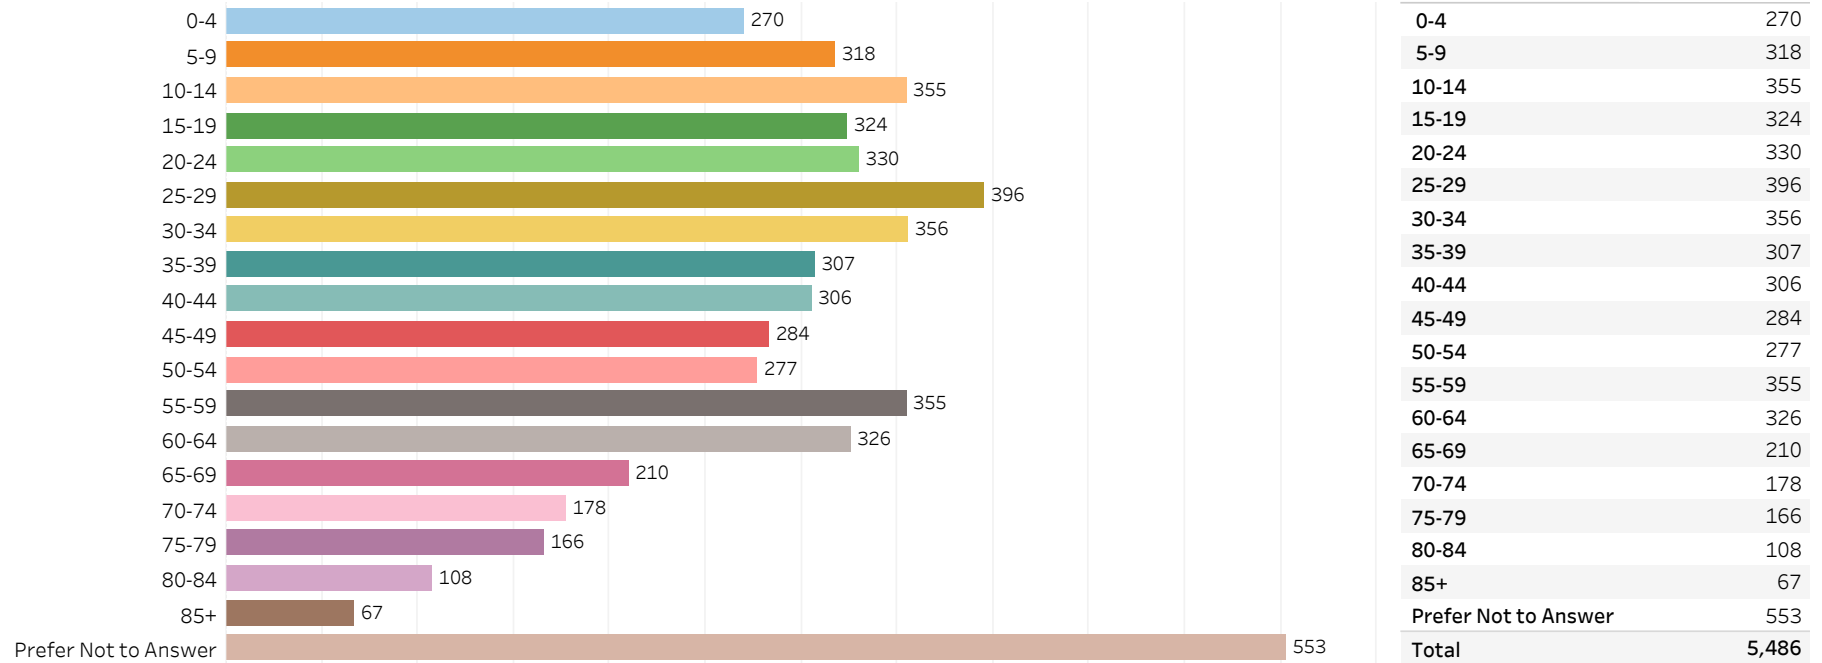

2019 Edmonton Municipal Census (Neighbourhood)

(Note: As per City of Edmonton Census Policy C520C, neighbourhoods with a population of less than 50 residents are reported as zero.)

Neighbourhood:

KILKENNY

1. Population by Age Range

2. Population by Gender

3. Dwelling Unit Status