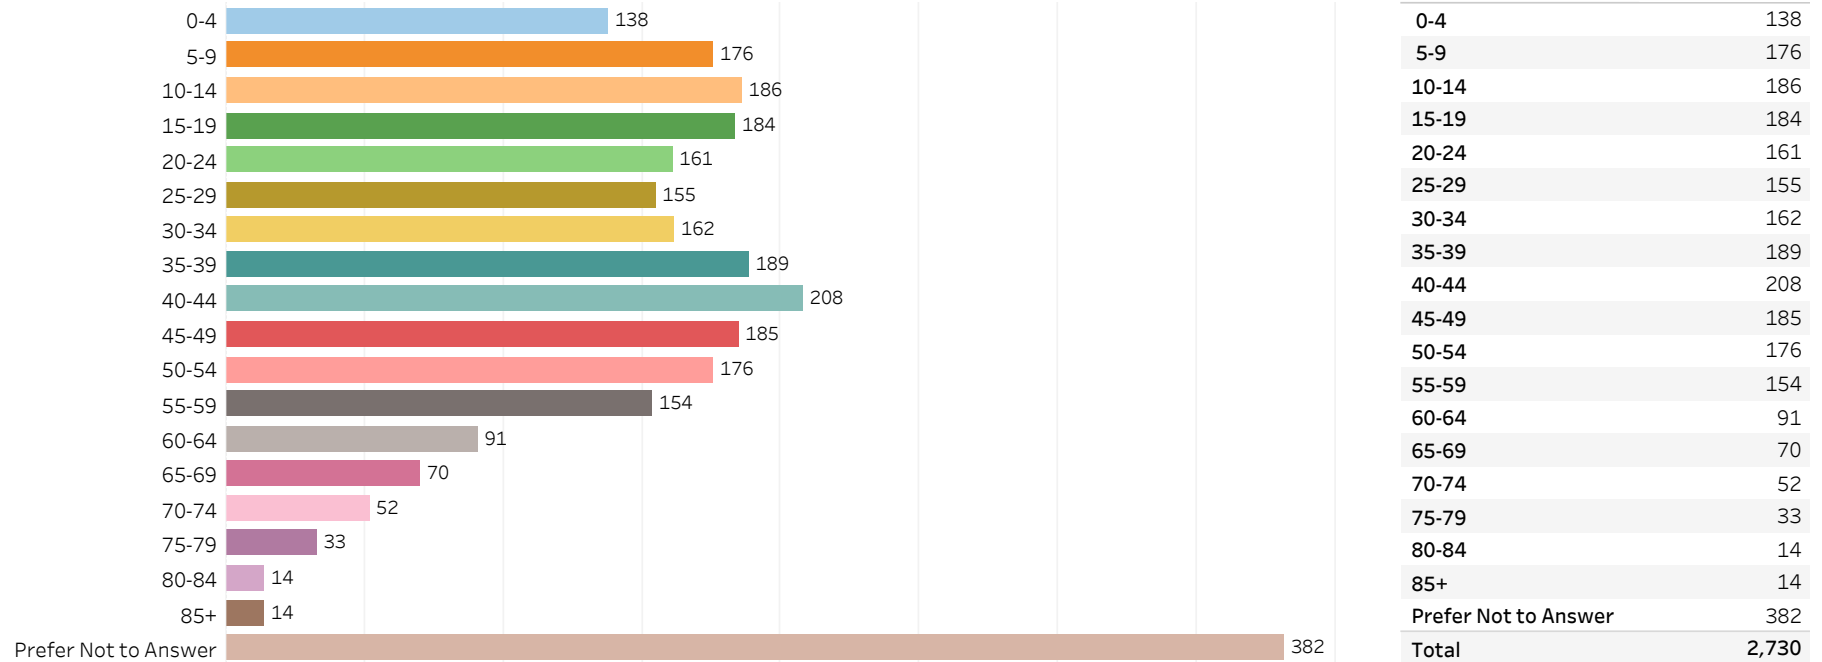

2019 Edmonton Municipal Census (Neighbourhood)

(Note: As per City of Edmonton Census Policy C520C, neighbourhoods with a population of less than 50 residents are reported as zero.)

Neighbourhood:

HUDSON

1. Population by Age Range