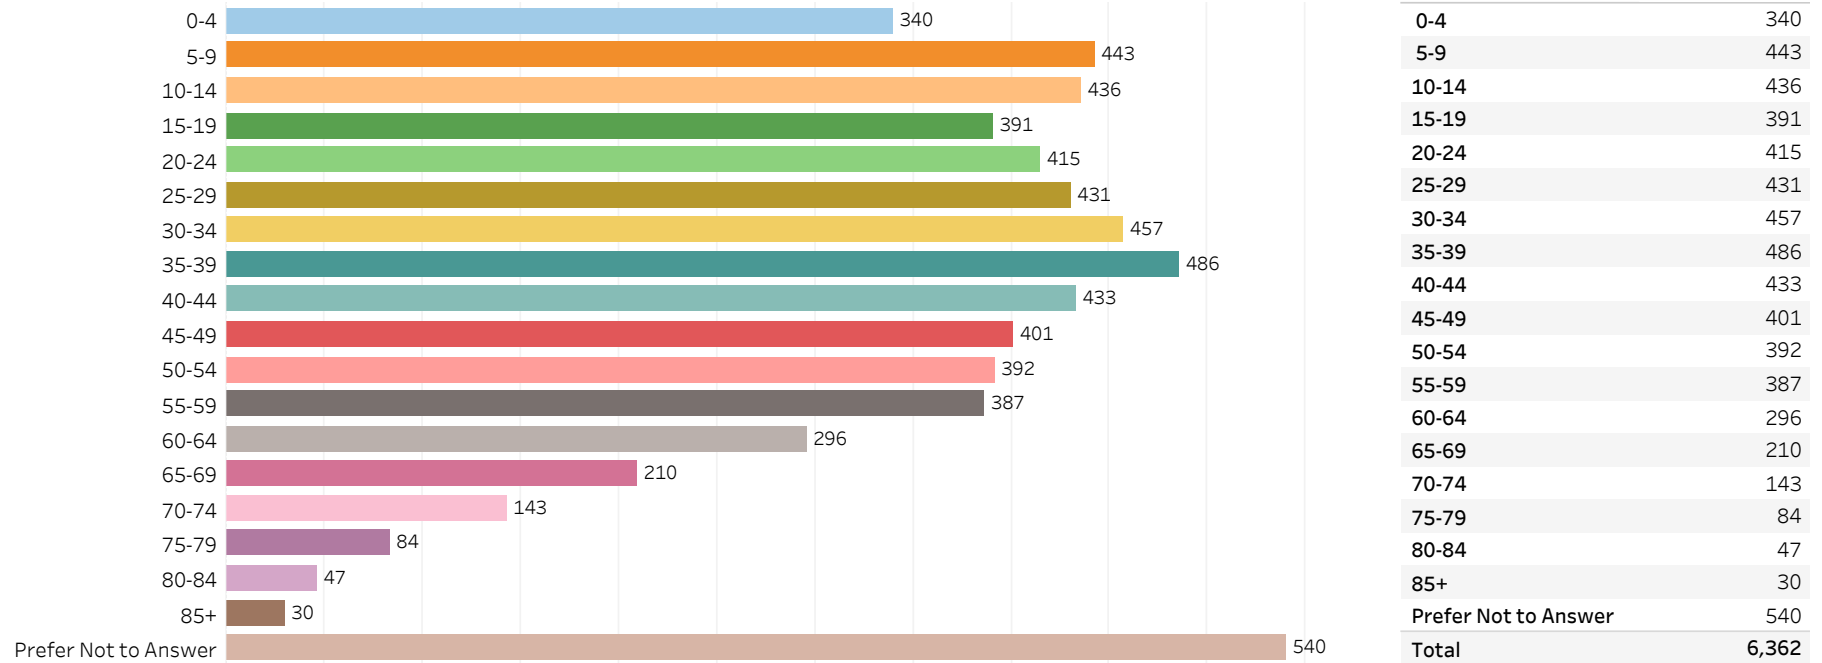

2019 Edmonton Municipal Census (Neighbourhood)

(Note: As per City of Edmonton Census Policy C520C, neighbourhoods with a population of less than 50 residents are reported as zero.)

Neighbourhood:
HOLLICK-KENYON

1. Population by Age Range

2. Population by Gender

3. Dwelling Unit Status