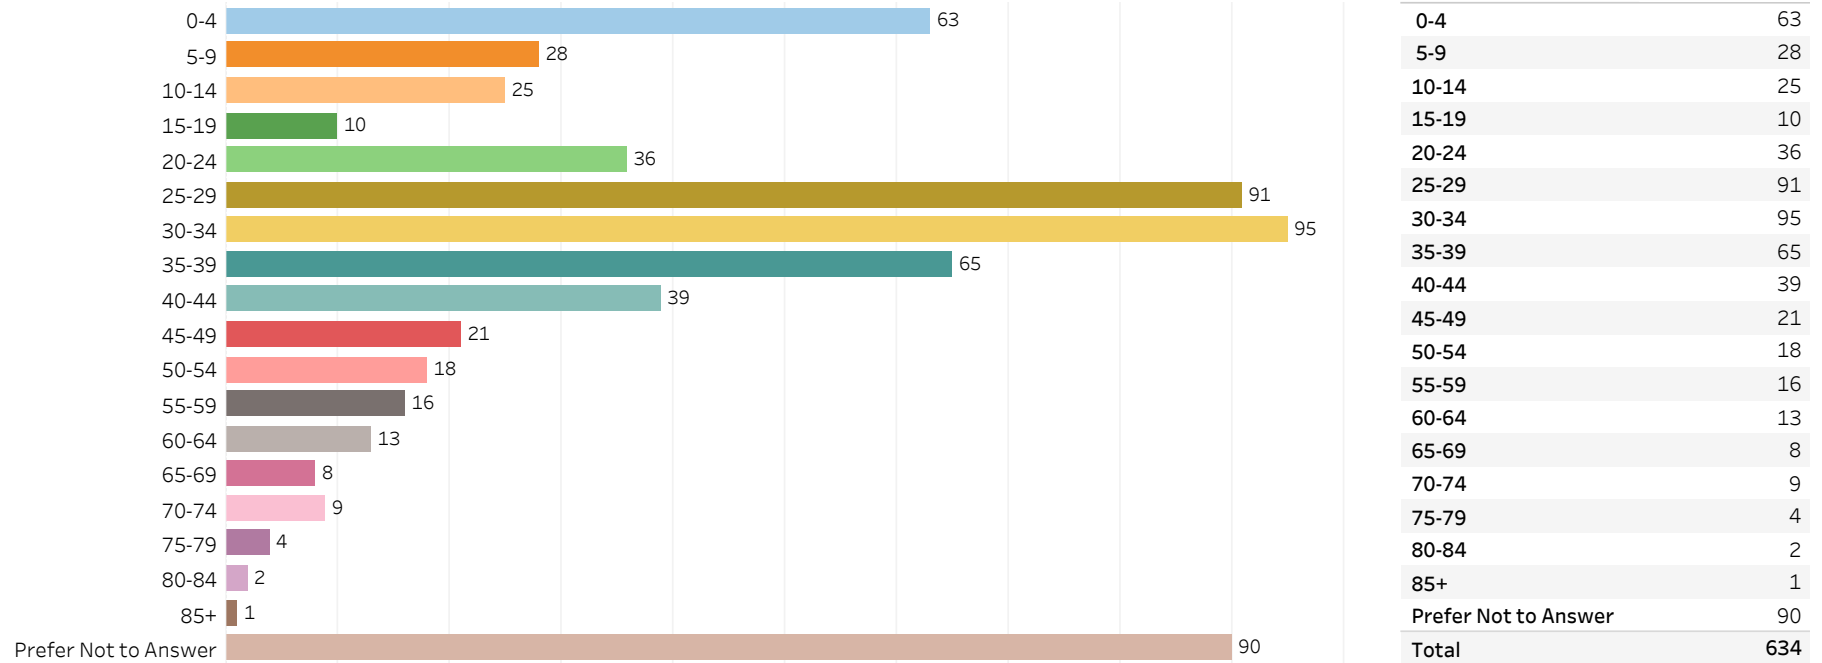

2019 Edmonton Municipal Census (Neighbourhood)

(Note: As per City of Edmonton Census Policy C520C, neighbourhoods with a population of less than 50 residents are reported as zero.)

Neighbourhood:

HERITAGE VALLEY TOWN CENTRE AREA

1. Population by Age Range

2. Population by Gender

3. Dwelling Unit Status