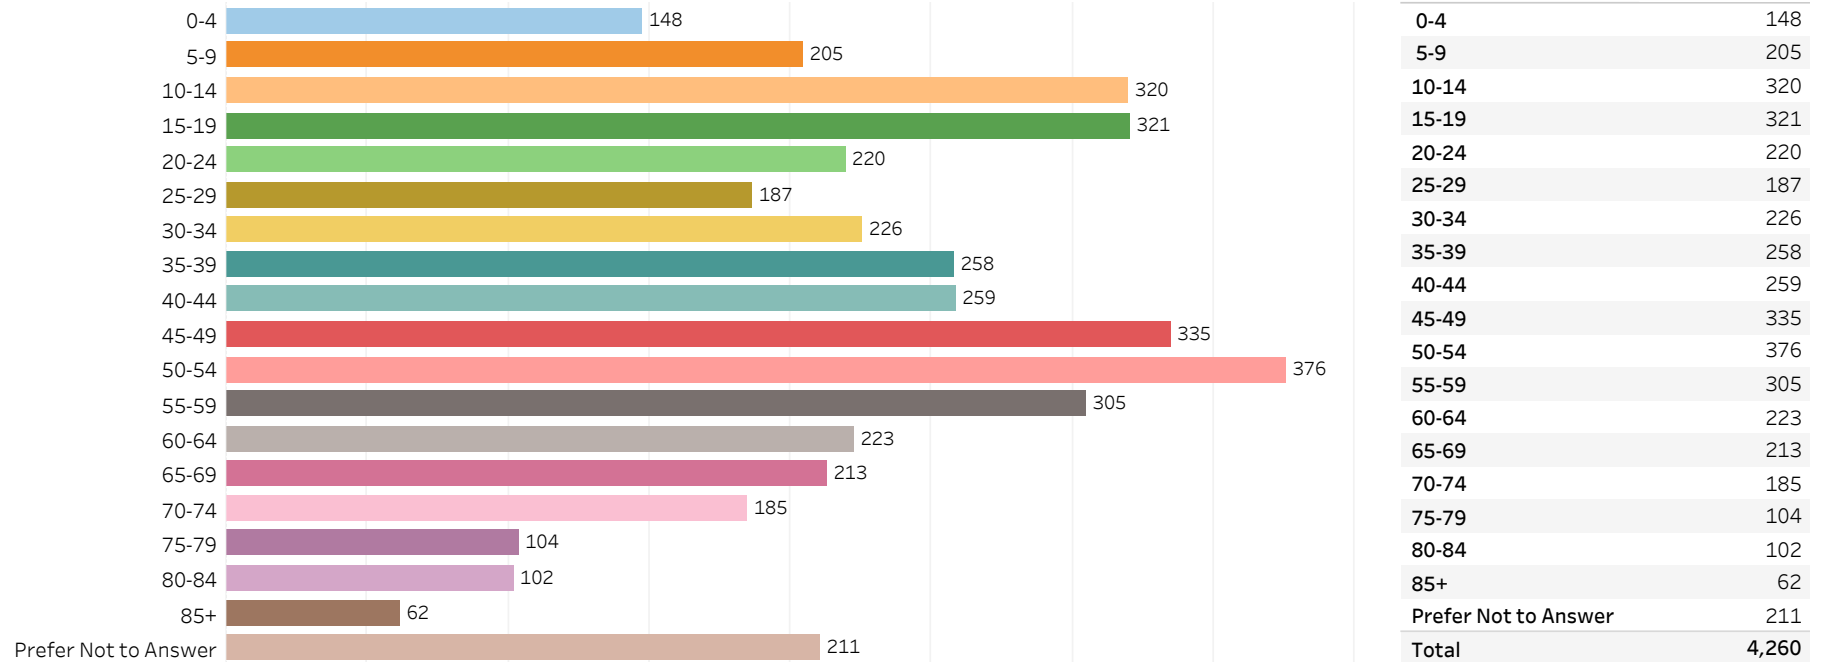

2019 Edmonton Municipal Census (Neighbourhood)

(Note: As per City of Edmonton Census Policy C520C, neighbourhoods with a population of less than 50 residents are reported as zero.)

Neighbourhood:

HADDOW

1. Population by Age Range

2. Population by Gender

3. Dwelling Unit Status