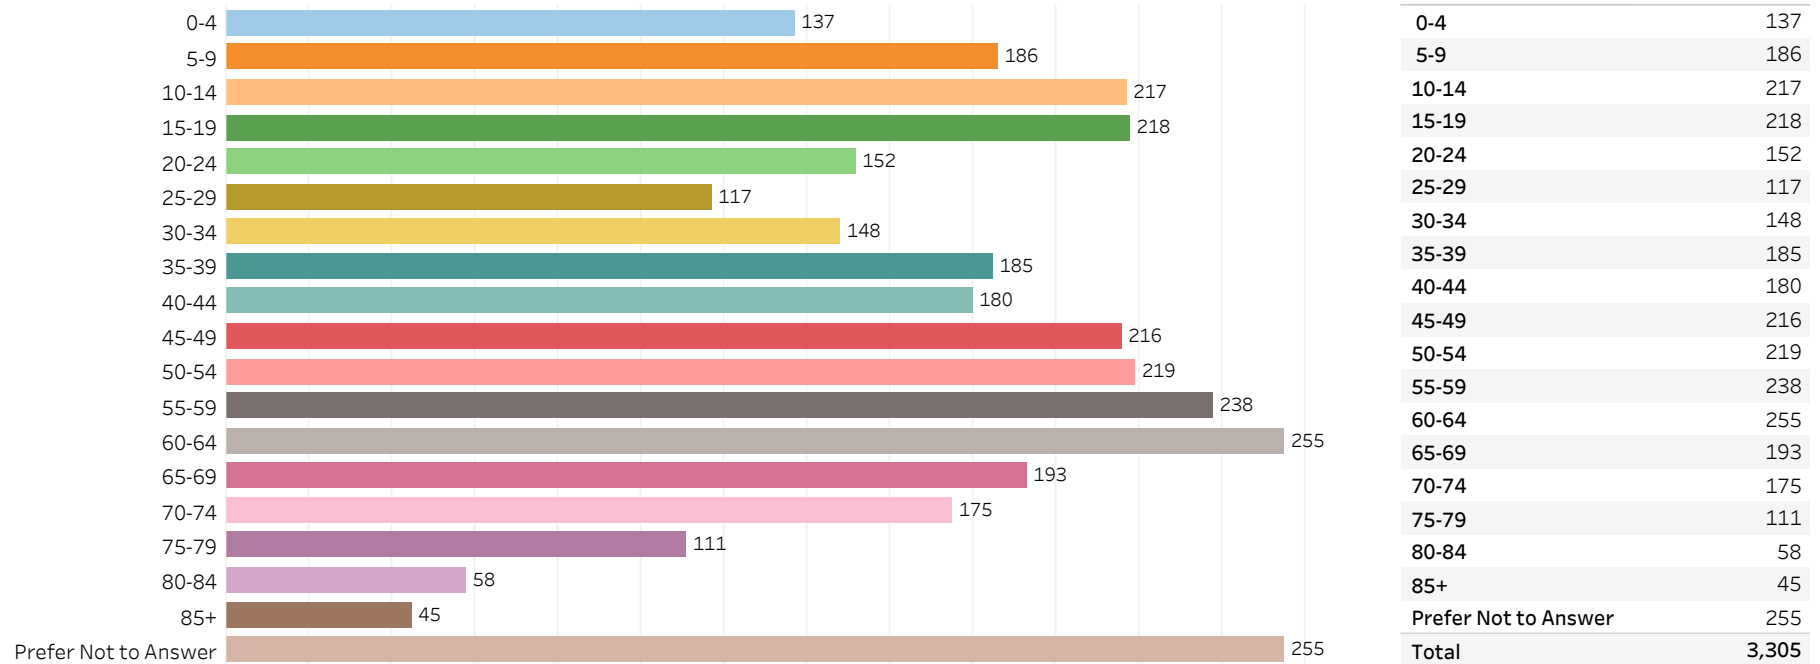

2019 Edmonton Municipal Census (Neighbourhood)

(Note: As per City of Edmonton Census Policy C520C, neighbourhoods with a population of less than 50 residents are reported as zero.)

Neighbourhood:

GLENORA

1. Population by Age Range

2. Population by Gender

3. Dwelling Unit Status