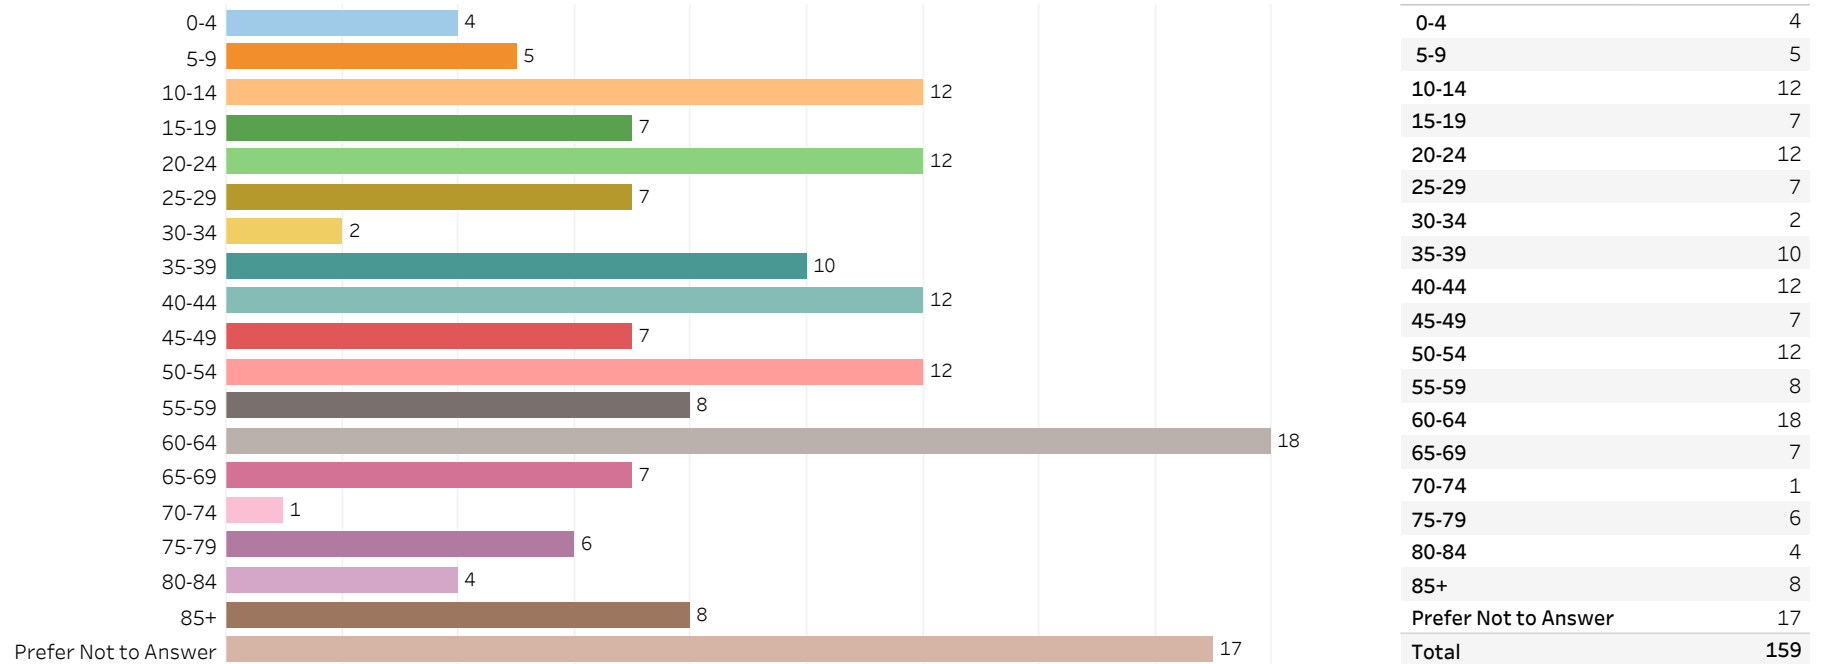

2019 Edmonton Municipal Census (Neighbourhood)

(Note: As per City of Edmonton Census Policy C520C, neighbourhoods with a population of less than 50 residents are reported as zero.)

Neighbourhood:
EDMONTON SOUTH WEST

1. Population by Age Range

2. Population by Gender

3. Dwelling Unit Status