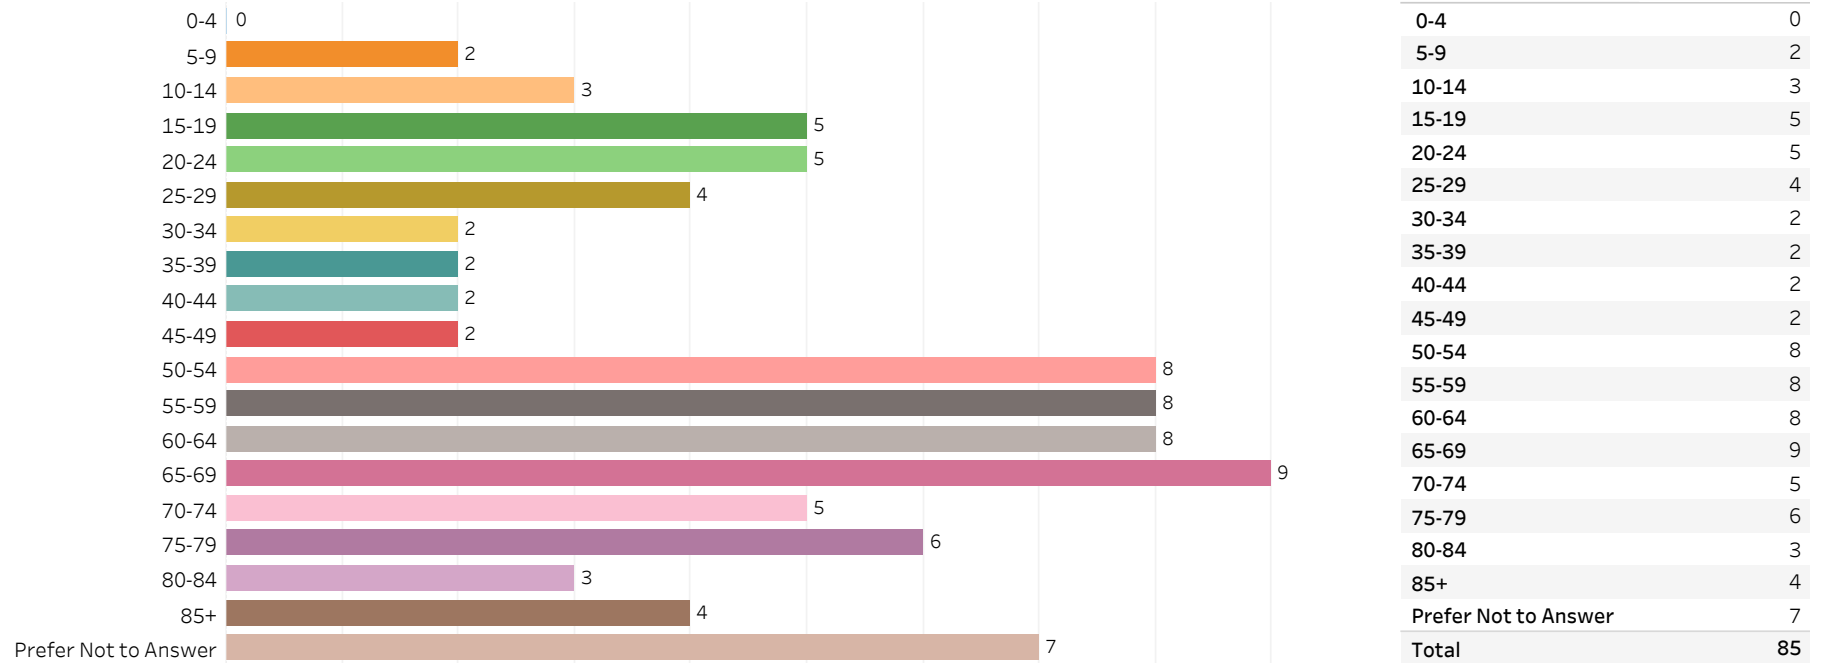

2019 Edmonton Municipal Census (Neighbourhood)

(Note: As per City of Edmonton Census Policy C520C, neighbourhoods with a population of less than 50 residents are reported as zero.)

Neighbourhood:
EDMONTON SOUTH CENTRAL

1. Population by Age Range

2. Population by Gender

3. Dwelling Unit Status