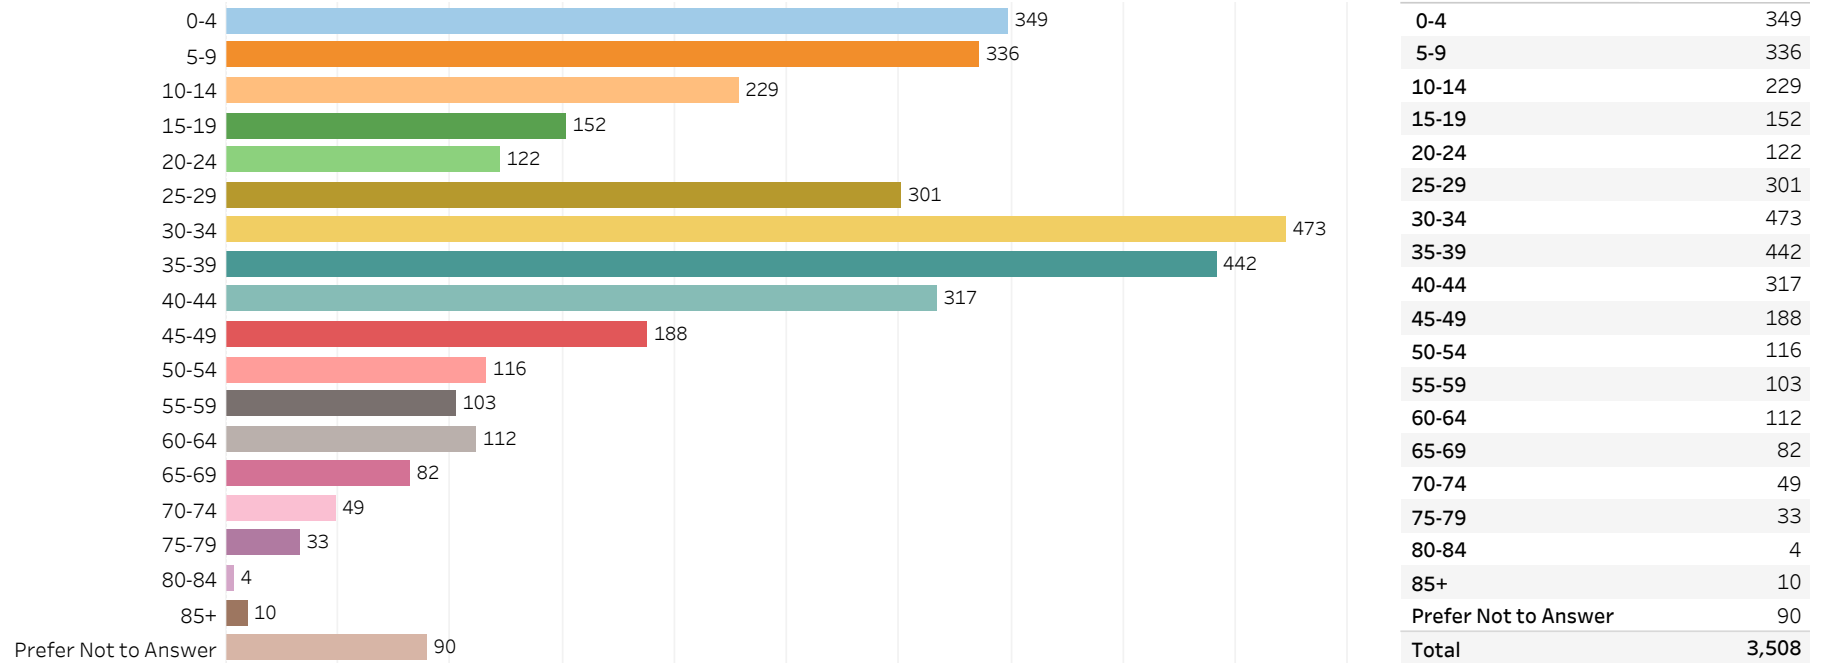

2019 Edmonton Municipal Census (Neighbourhood)

(Note: As per City of Edmonton Census Policy C520C, neighbourhoods with a population of less than 50 residents are reported as zero.)

Neighbourhood:

EDGEMONT

1. Population by Age Range

2. Population by Gender

3. Dwelling Unit Status