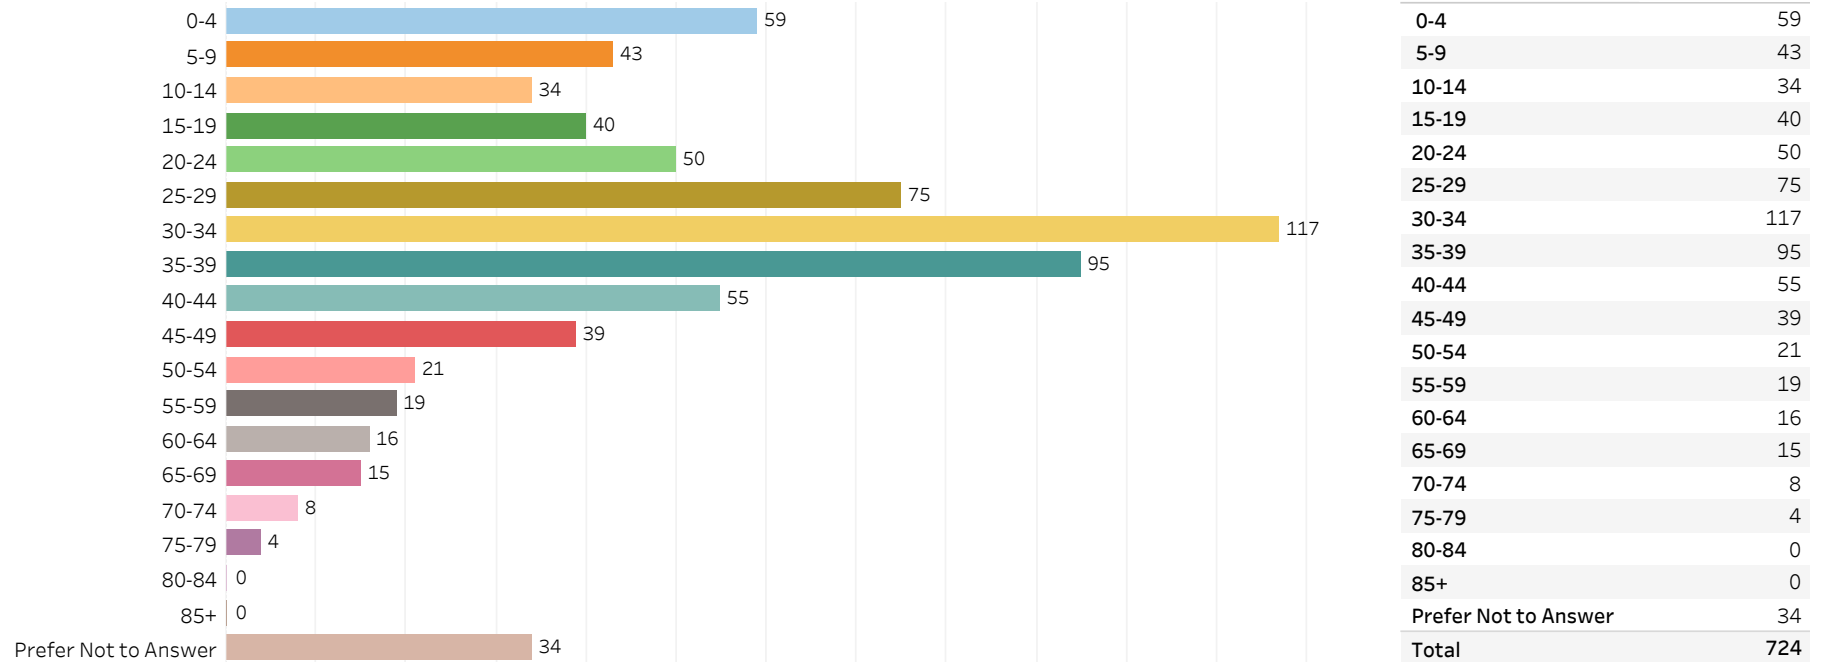

2019 Edmonton Municipal Census (Neighbourhood)

(Note: As per City of Edmonton Census Policy C520C, neighbourhoods with a population of less than 50 residents are reported as zero.)

Neighbourhood:

EBBERS

1. Population by Age Range