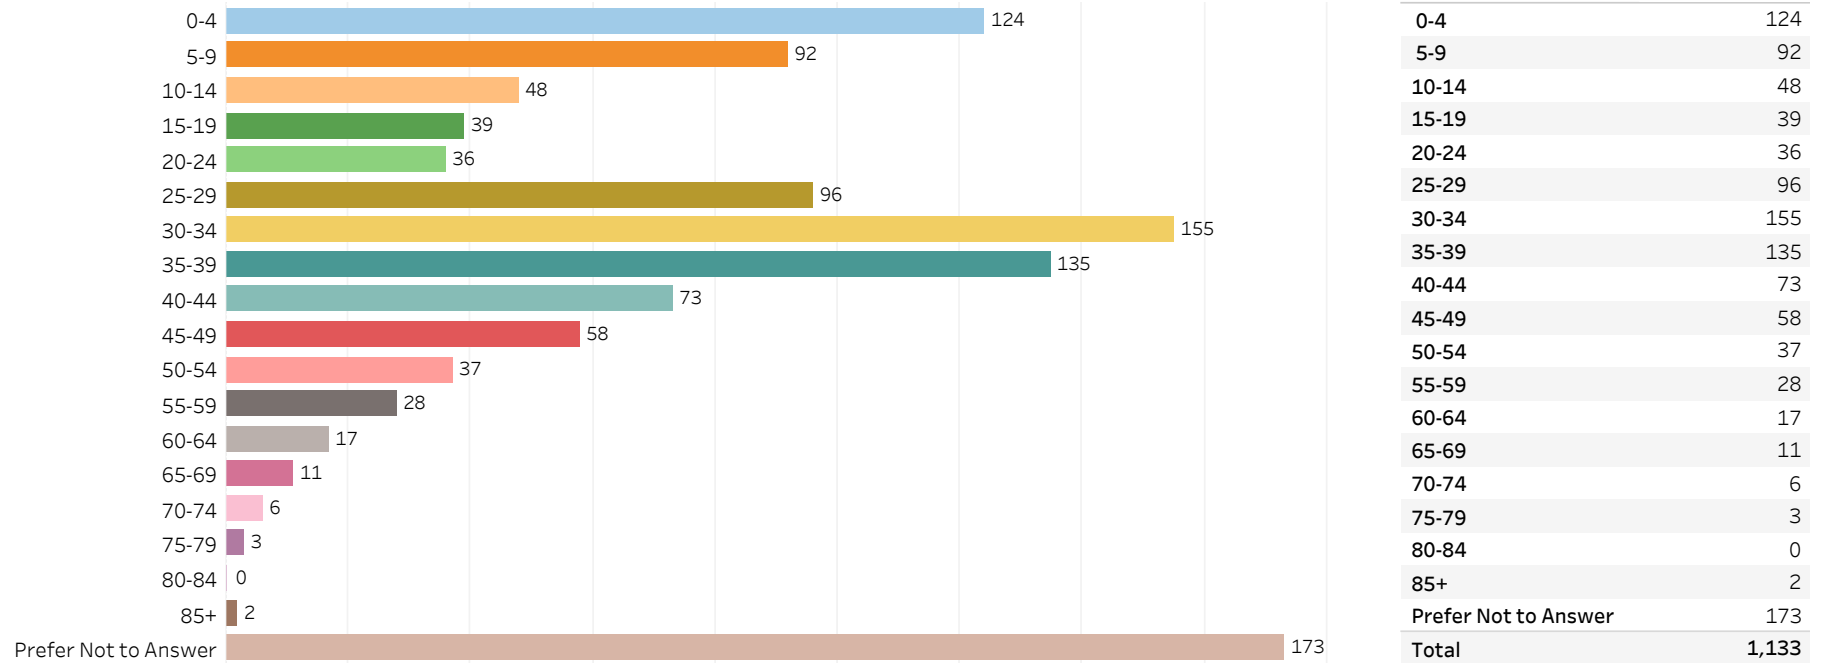

# 2019 Edmonton Municipal Census (Neighbourhood)

(Note: As per City of Edmonton Census Policy C520C, neighbourhoods with a population of less than 50 residents are reported as zero.)

Neighbourhood:  
DESROCHERS AREA

## 1. Population by Age Range

## 2. Population by Gender