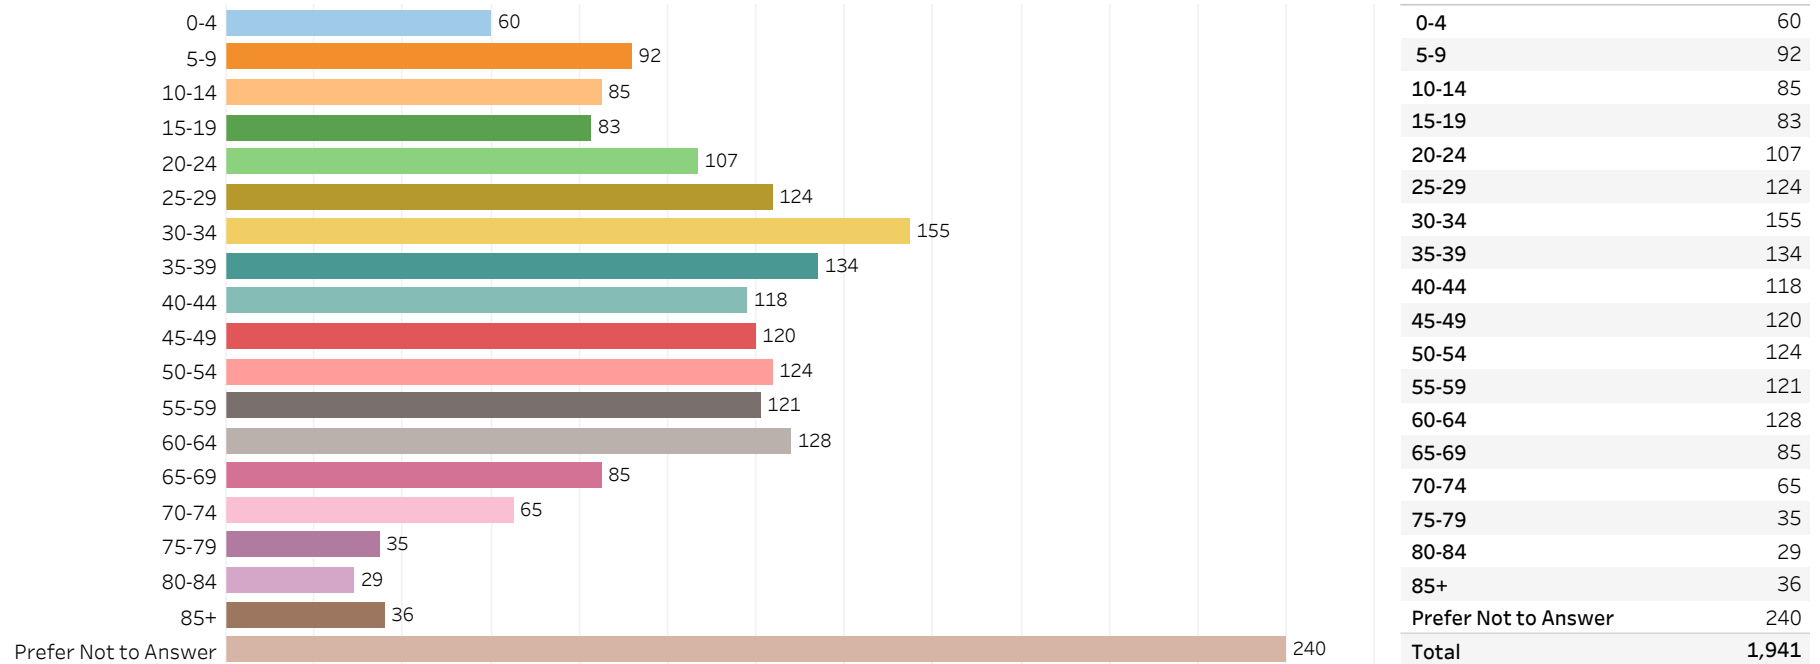

2019 Edmonton Municipal Census (Neighbourhood)

(Note: As per City of Edmonton Census Policy C520C, neighbourhoods with a population of less than 50 residents are reported as zero.)

Neighbourhood:

DELTON

1. Population by Age Range