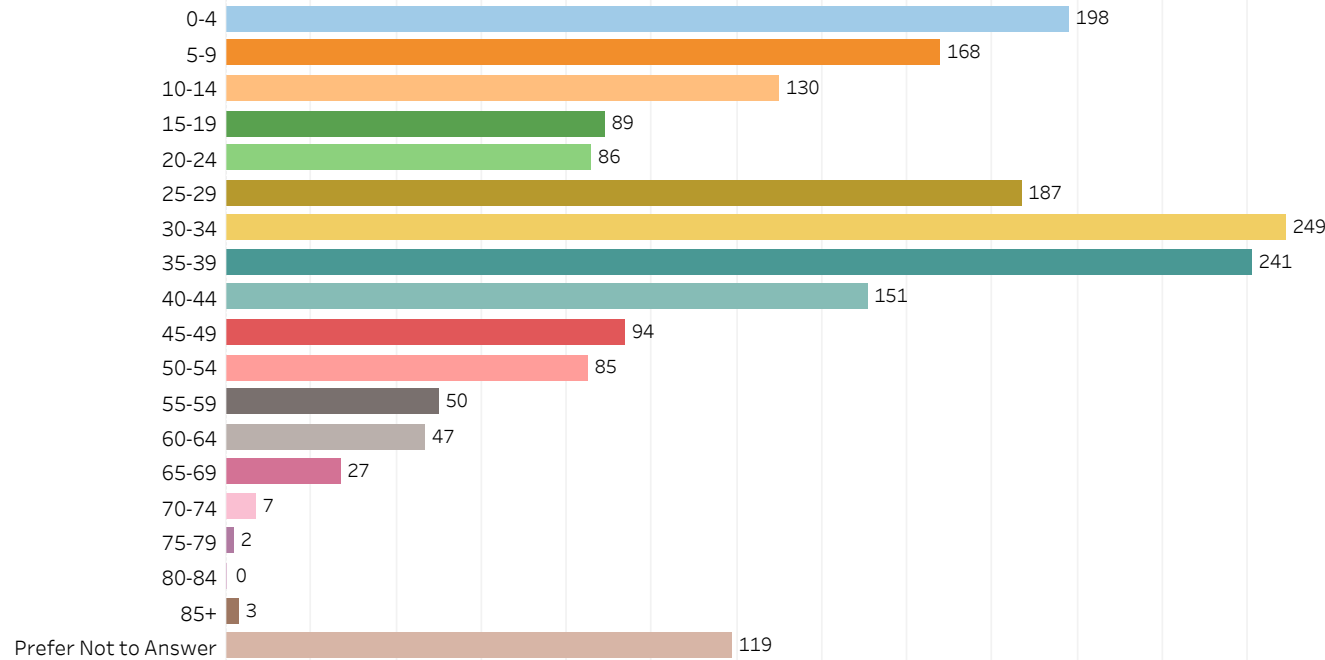

2019 Edmonton Municipal Census (Neighbourhood)

(Note: As per City of Edmonton Census Policy C520C, neighbourhoods with a population of less than 50 residents are reported as zero.)

Neighbourhood:

CY BECKER

1. Population by Age Range

0-4	198
5-9	168
10-14	130
15-19	89
20-24	86
25-29	187
30-34	249
35-39	241
40-44	151
45-49	94
50-54	85
55-59	50
60-64	47
65-69	27
70-74	7
75-79	2
80-84	0
85+	3
Prefer Not to Answer	119
Total	1,933