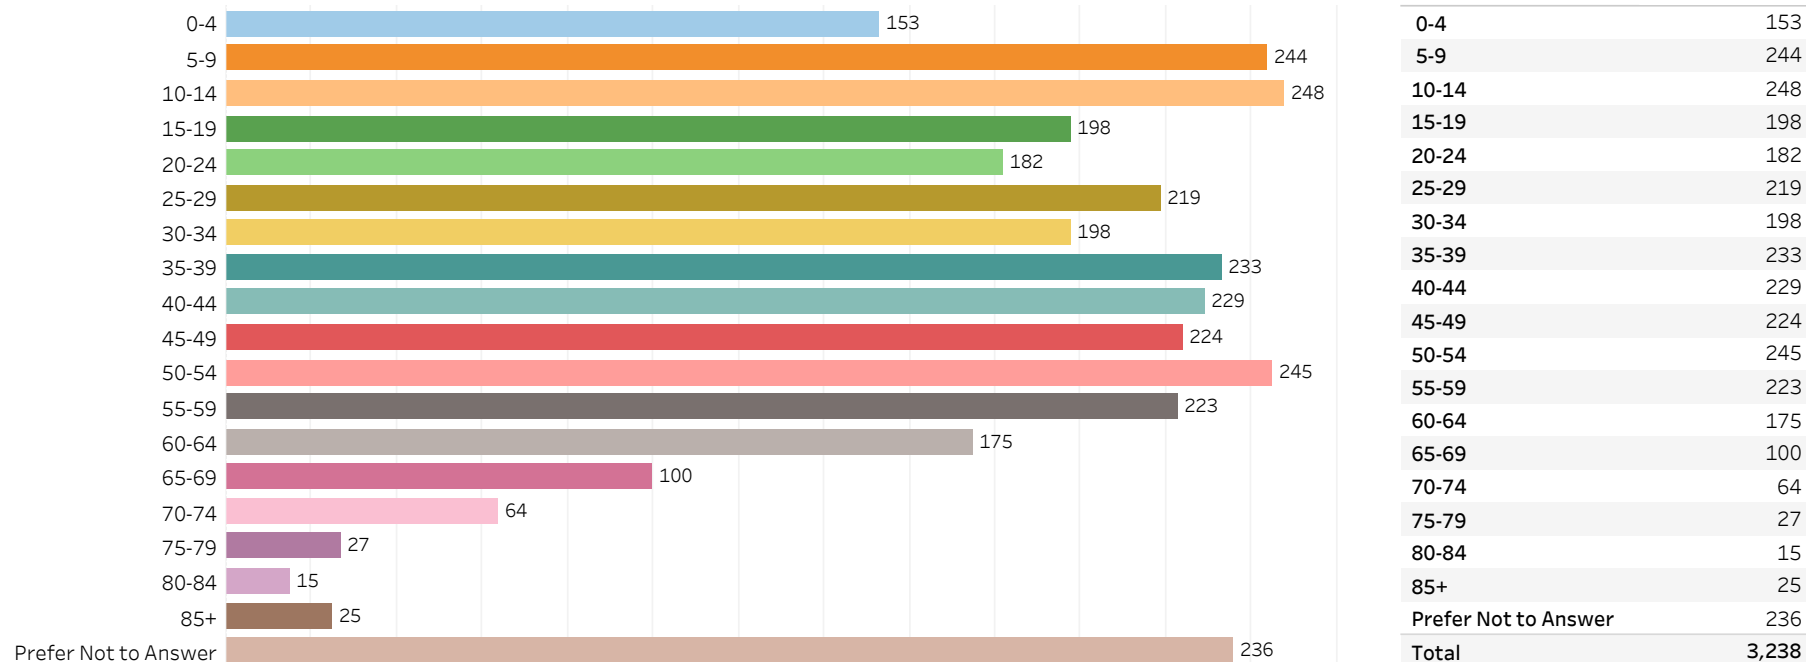

# 2019 Edmonton Municipal Census (Neighbourhood)

(Note: As per City of Edmonton Census Policy C520C, neighbourhoods with a population of less than 50 residents are reported as zero.)

Neighbourhood:

CANOSSA

## 1. Population by Age Range

## 2. Population by Gender