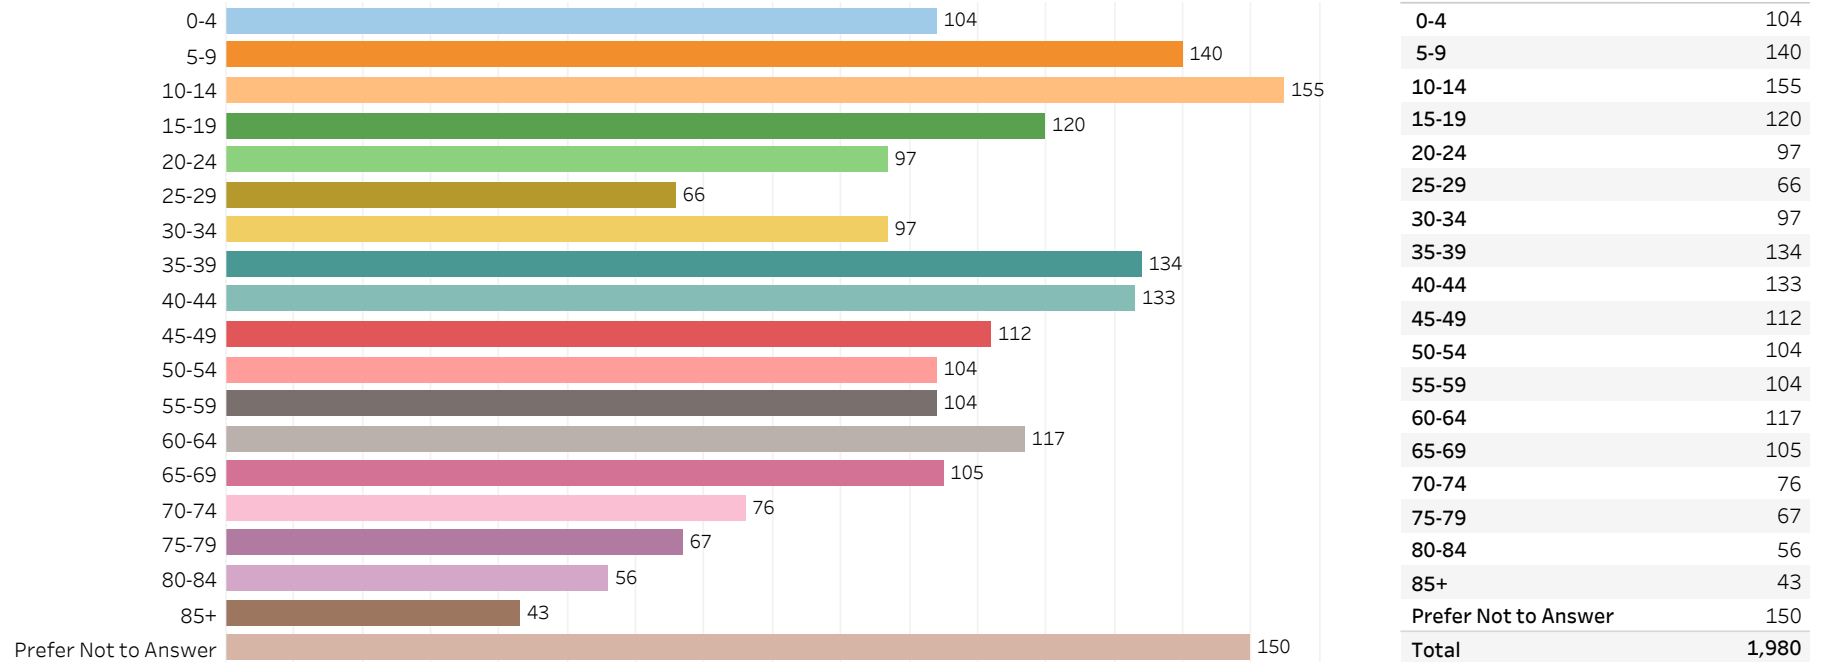

# 2019 Edmonton Municipal Census (Neighbourhood)

(Note: As per City of Edmonton Census Policy C520C, neighbourhoods with a population of less than 50 residents are reported as zero.)

Neighbourhood:

BROOKSIDE

## 1. Population by Age Range

## 2. Population by Gender