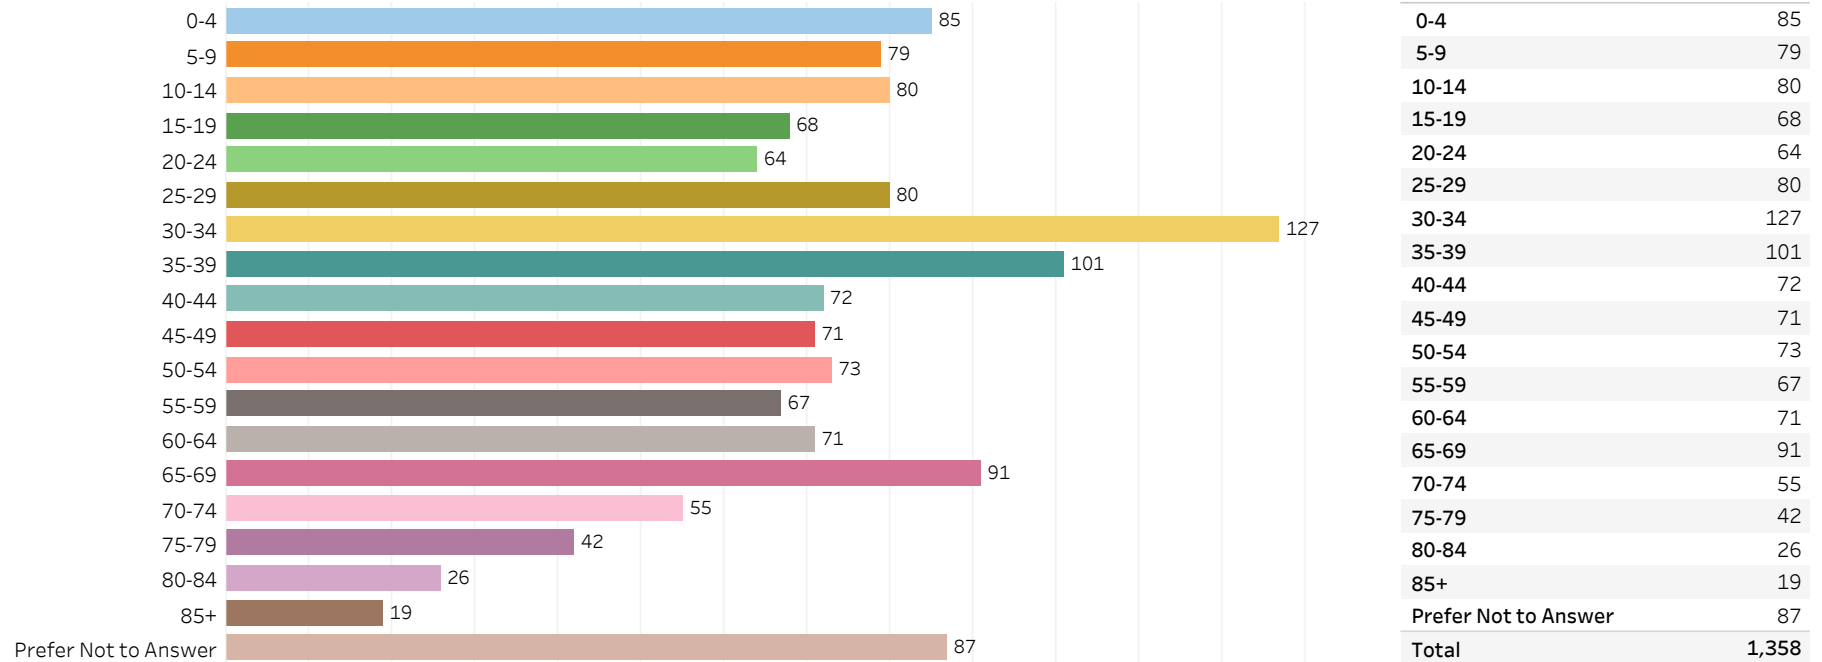

# 2019 Edmonton Municipal Census (Neighbourhood)

(Note: As per City of Edmonton Census Policy C520C, neighbourhoods with a population of less than 50 residents are reported as zero.)

Neighbourhood:  
BLUE QUILL ESTATES

## 1. Population by Age Range

## 2. Population by Gender