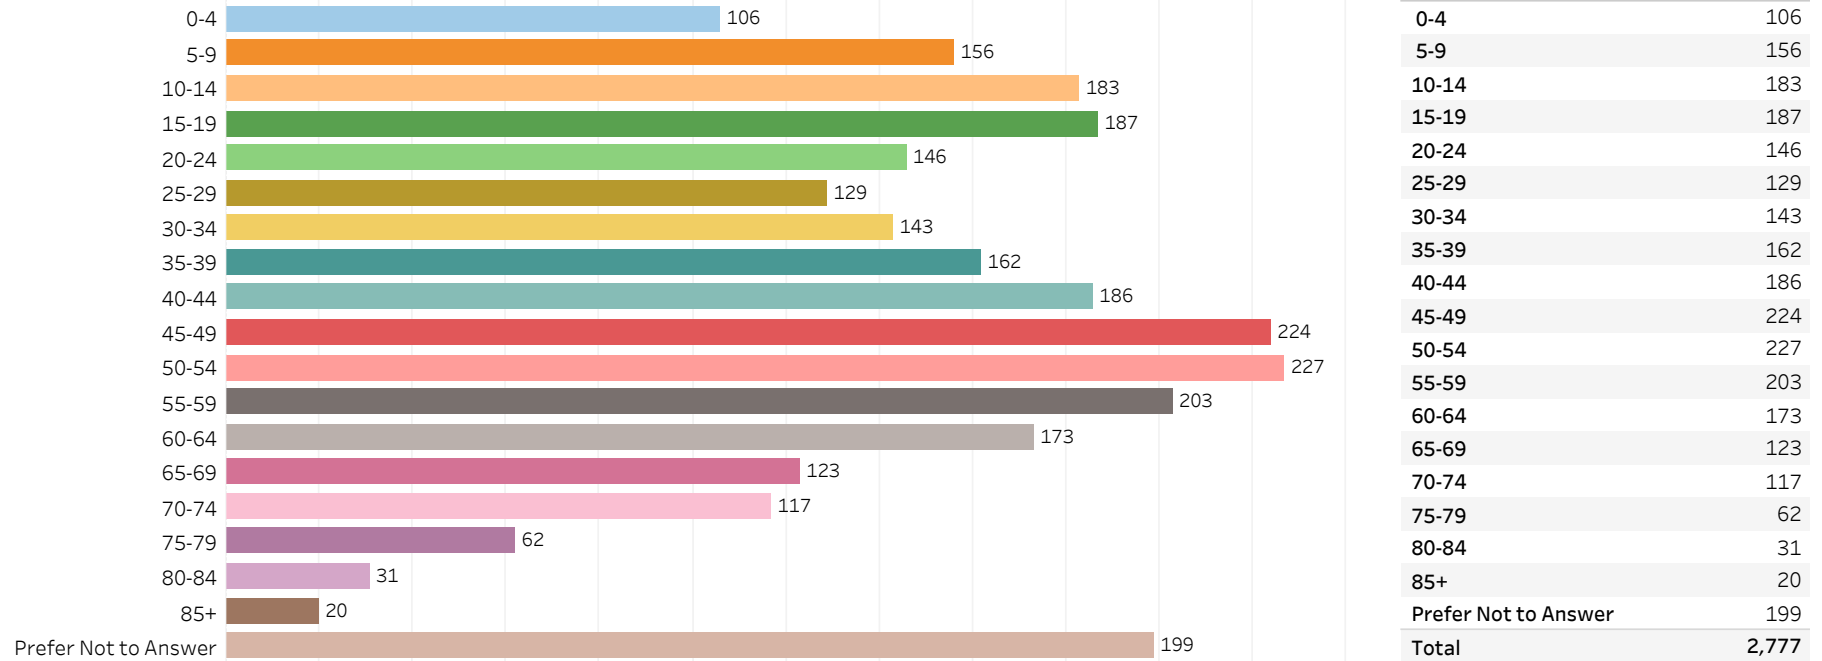

2019 Edmonton Municipal Census (Neighbourhood)

(Note: As per City of Edmonton Census Policy C520C, neighbourhoods with a population of less than 50 residents are reported as zero.)

Neighbourhood:
BLACKMUD CREEK

1. Population by Age Range

2. Population by Gender

3. Dwelling Unit Status