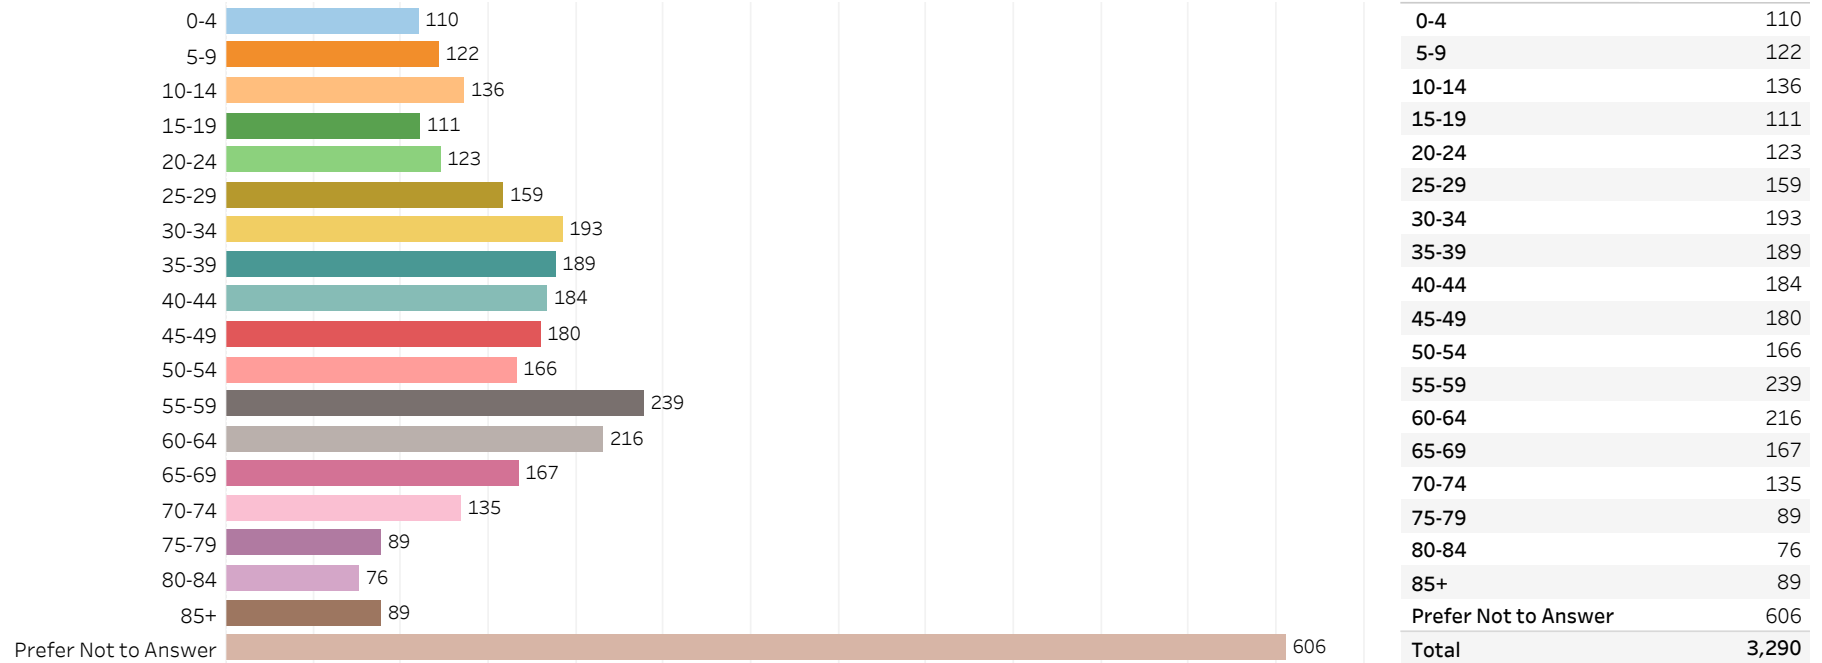

2019 Edmonton Municipal Census (Neighbourhood)

(Note: As per City of Edmonton Census Policy C520C, neighbourhoods with a population of less than 50 residents are reported as zero.)

Neighbourhood:
BEVERLY HEIGHTS

1. Population by Age Range

2. Population by Gender

3. Dwelling Unit Status