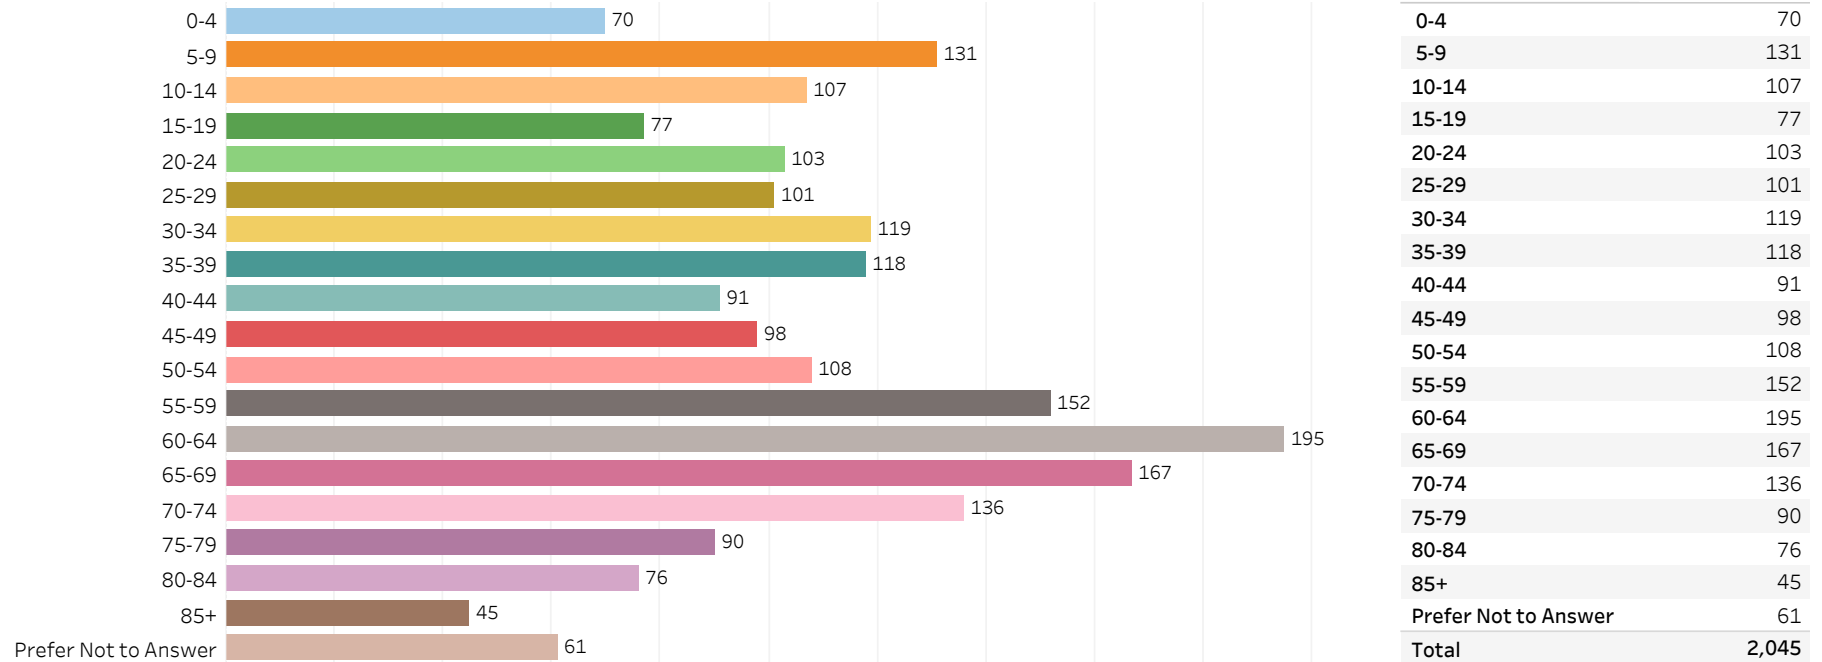

2019 Edmonton Municipal Census (Neighbourhood)

(Note: As per City of Edmonton Census Policy C520C, neighbourhoods with a population of less than 50 residents are reported as zero.)

Neighbourhood:

BEARSPAW

1. Population by Age Range

2. Population by Gender

3. Dwelling Unit Status