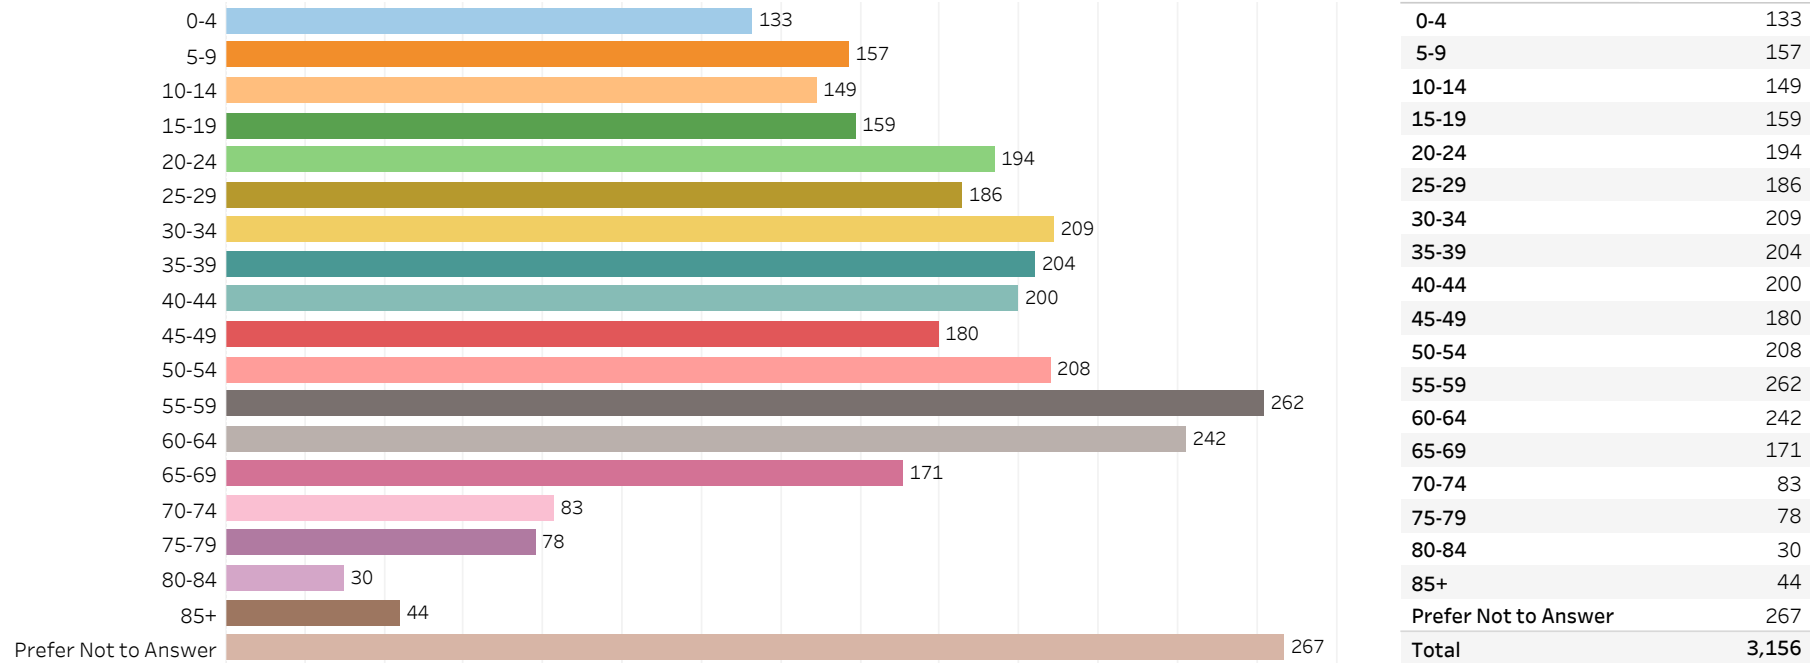

2019 Edmonton Municipal Census (Neighbourhood)

(Note: As per City of Edmonton Census Policy C520C, neighbourhoods with a population of less than 50 residents are reported as zero.)

Neighbourhood:

ATHLONE

1. Population by Age Range

2. Population by Gender

3. Dwelling Unit Status