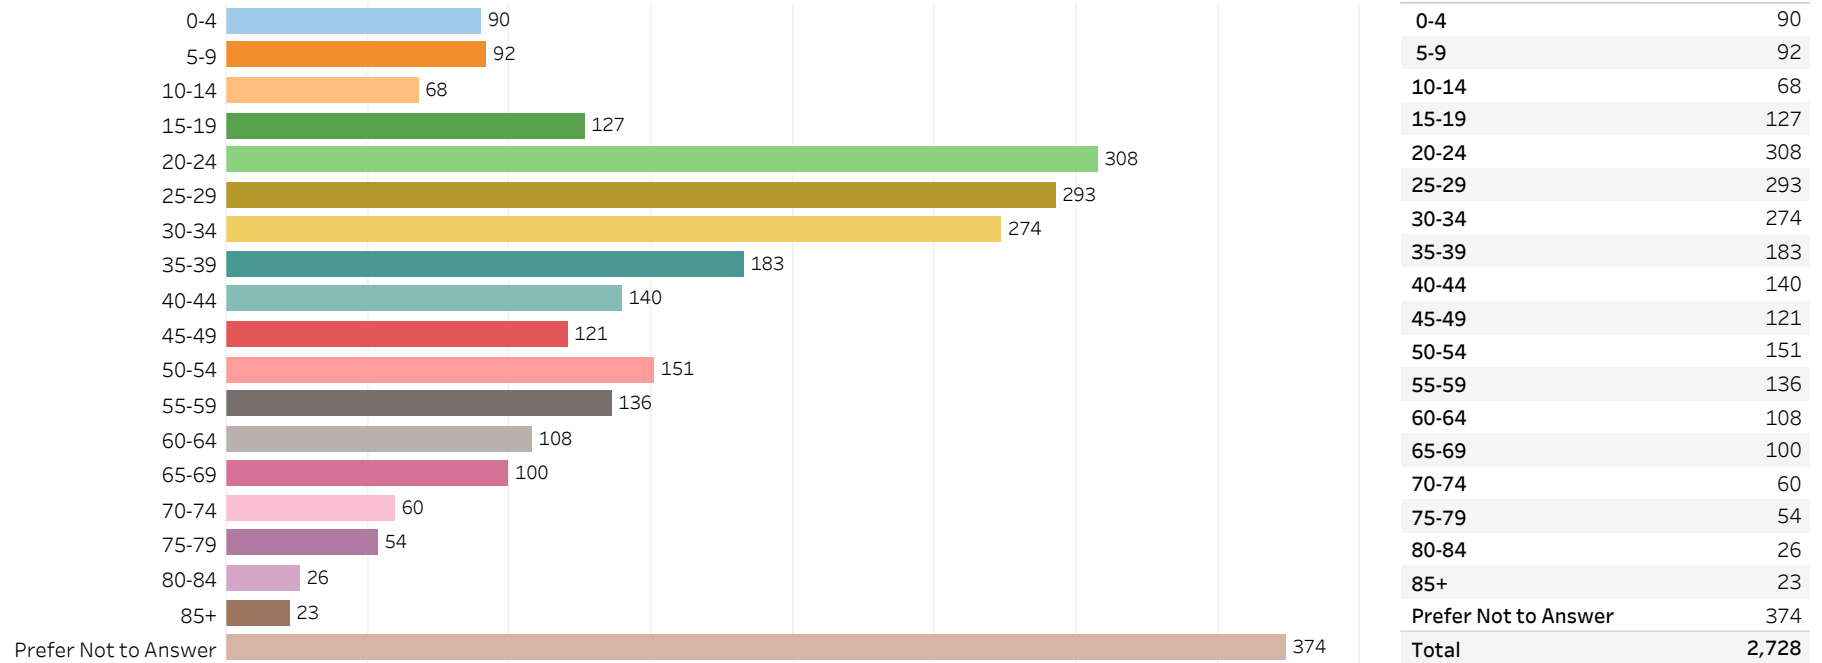

# 2019 Edmonton Municipal Census (Neighbourhood)

(Note: As per City of Edmonton Census Policy C520C, neighbourhoods with a population of less than 50 residents are reported as zero.)

Neighbourhood:

ALLENDALE

## 1. Population by Age Range

## 2. Population by Gender