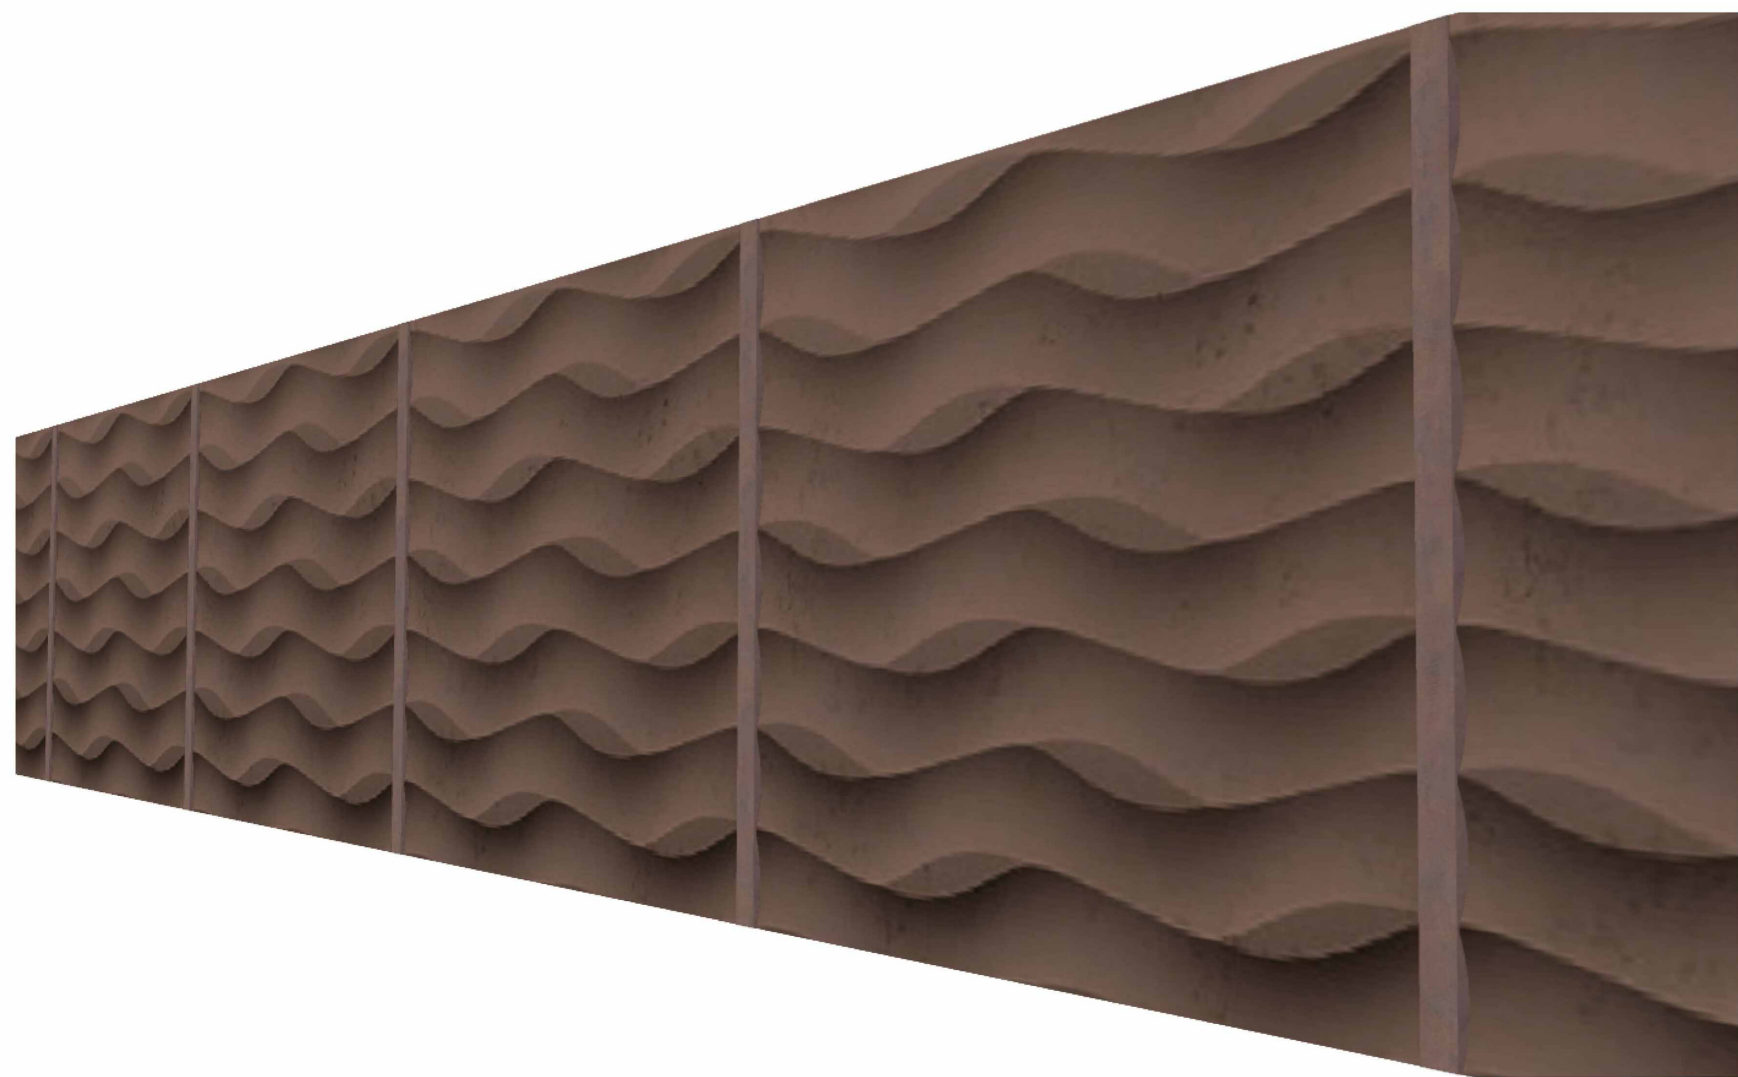

COLOUR OPTION: EARTHTONE

COLOUR OPTION: EARTHTONE

COLOUR OPTION: SIMILAR TO EXISTING WALL COLOUR

COLOUR OPTION: SIMILAR TO EXISTING WALL COLOUR

**YELLOWHEAD TRAIL CORRIDOR NOISE ATTENUATION SYSTEM**  
Wall Colour & Texture Options