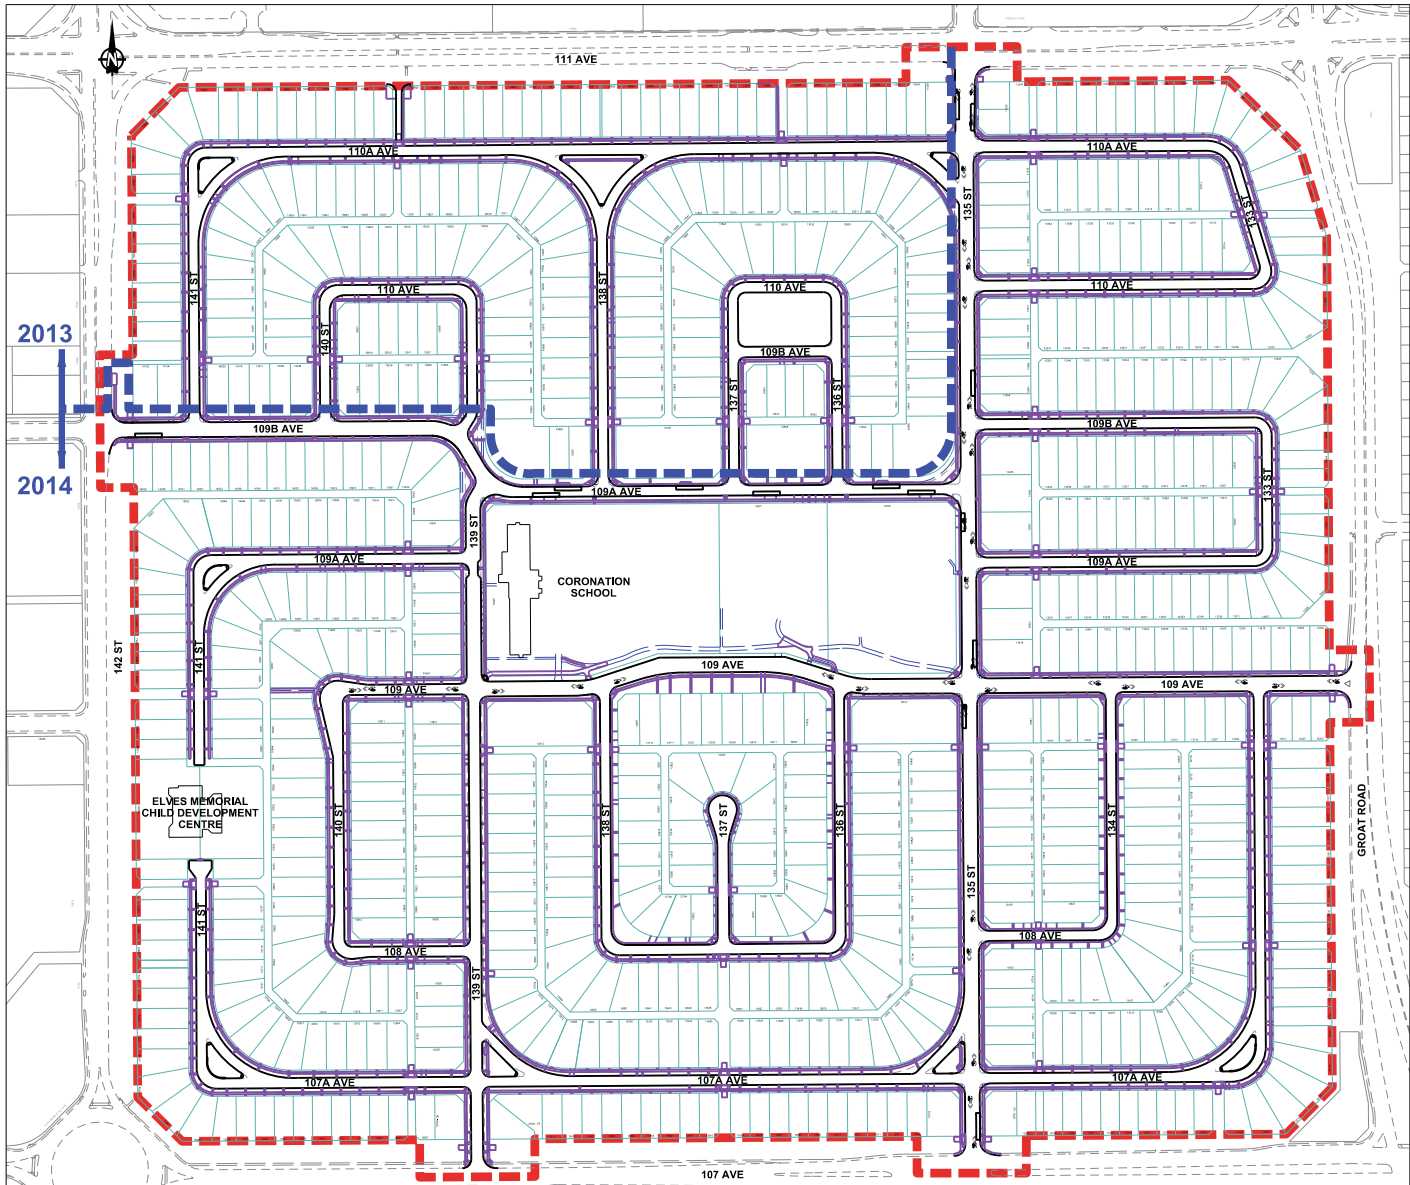

Preliminary
Design

DETAIL LEGEND

- EXISTING SIDEWALK ALIGNMENT
- PROPOSED SIDEWALK ALIGNMENT
- EXISTING CURB ALIGNMENT
- PROPOSED CURB ALIGNMENT
- PROJECT LIMITS
- PROPOSED BIKE ROUTE

**PRELIMINARY
FOR INFORMATION ONLY**

**NORTH GLENORA
PRELIMINARY DESIGN
2013/2014**