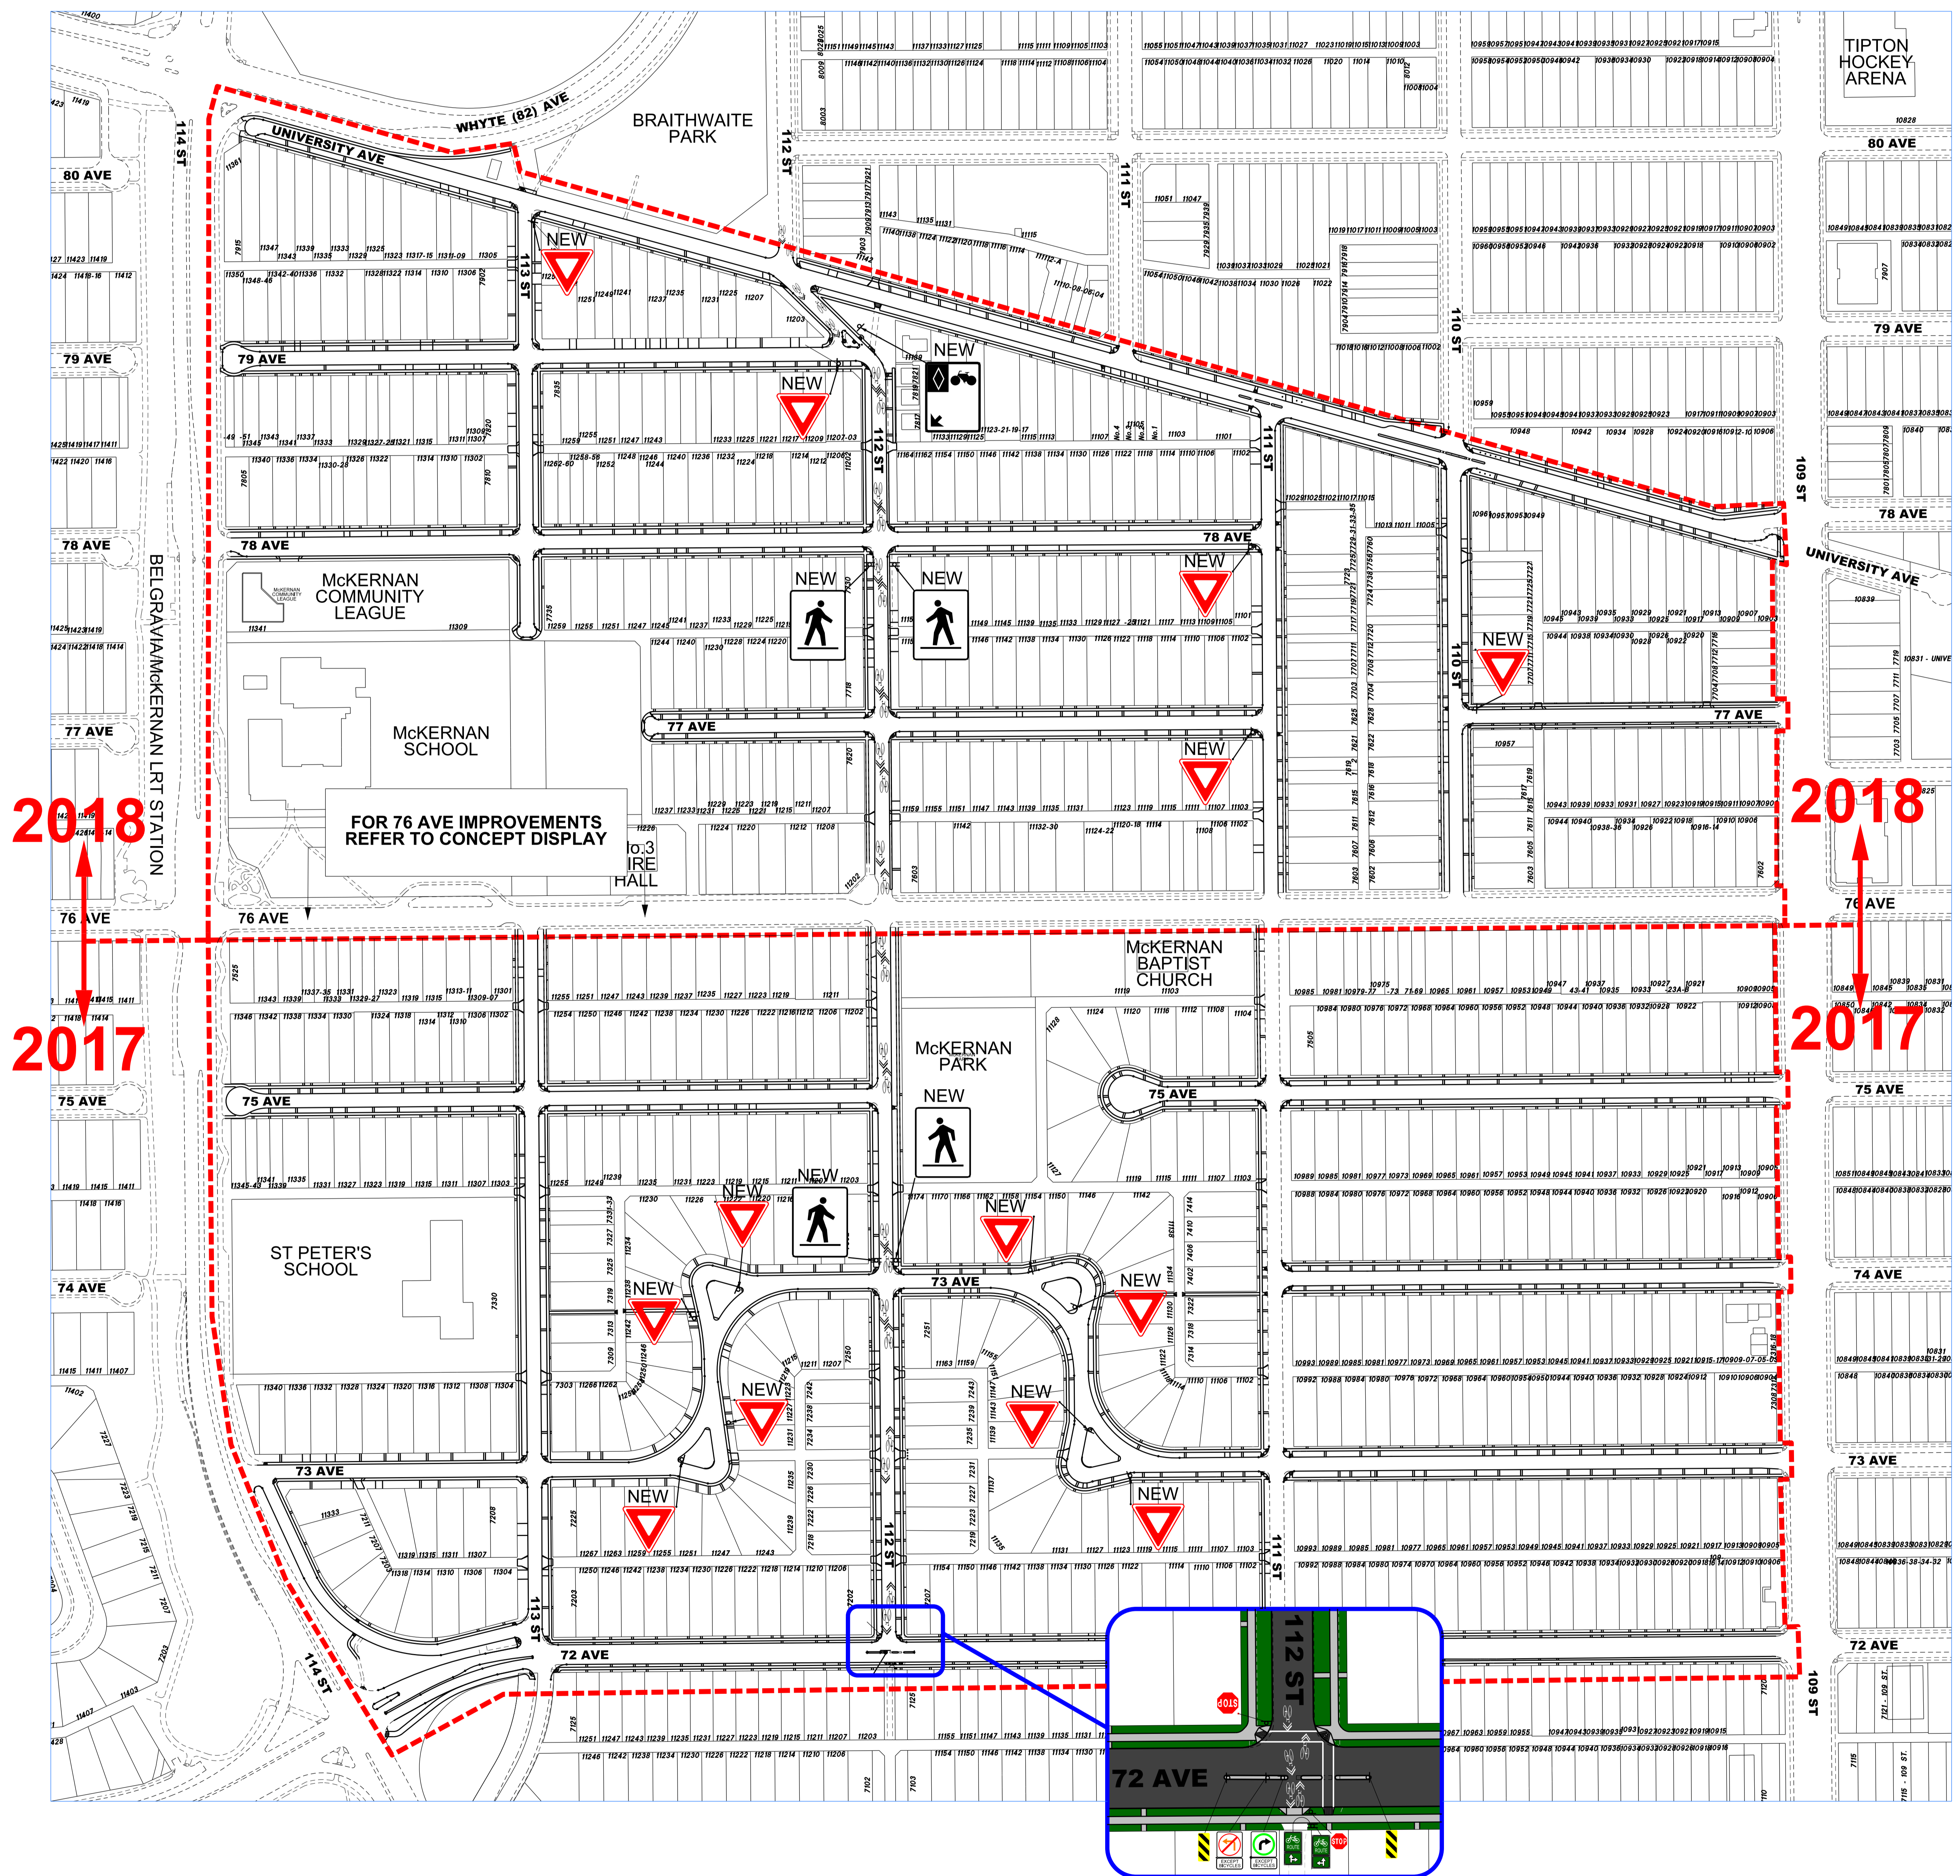

THE WAY AHEAD

BUILDING GREAT NEIGHBOURHOODS

TRANSFORMING | EDMONTON
BRINGING OUR CITY TO LIFE

LEGEND

- - - PROJECT LIMITS
- EXISTING SHARROW
- NEW NEW BICYCLE LANE SIGN
- NEW NEW CROSSWALK SIGN
- NEW NEW YIELD SIGN

**FOR INFORMATION ONLY
SUBJECT TO CHANGE**

McKERNAN PAVEMENT MARKING AND NEW SIGNAGE 2017 / 2018