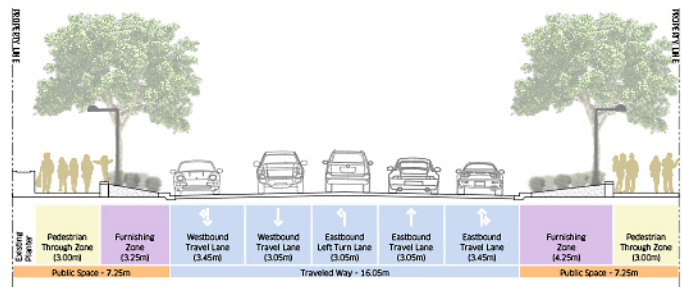

NORTH

**GATEWAY BLOCK PLAN • Jasper Avenue - 110 Street to 109 Street**

109 STREET

**SECTION A • Looking East Toward 109 Street**

**SECTION B • Looking East Toward 109 Street**