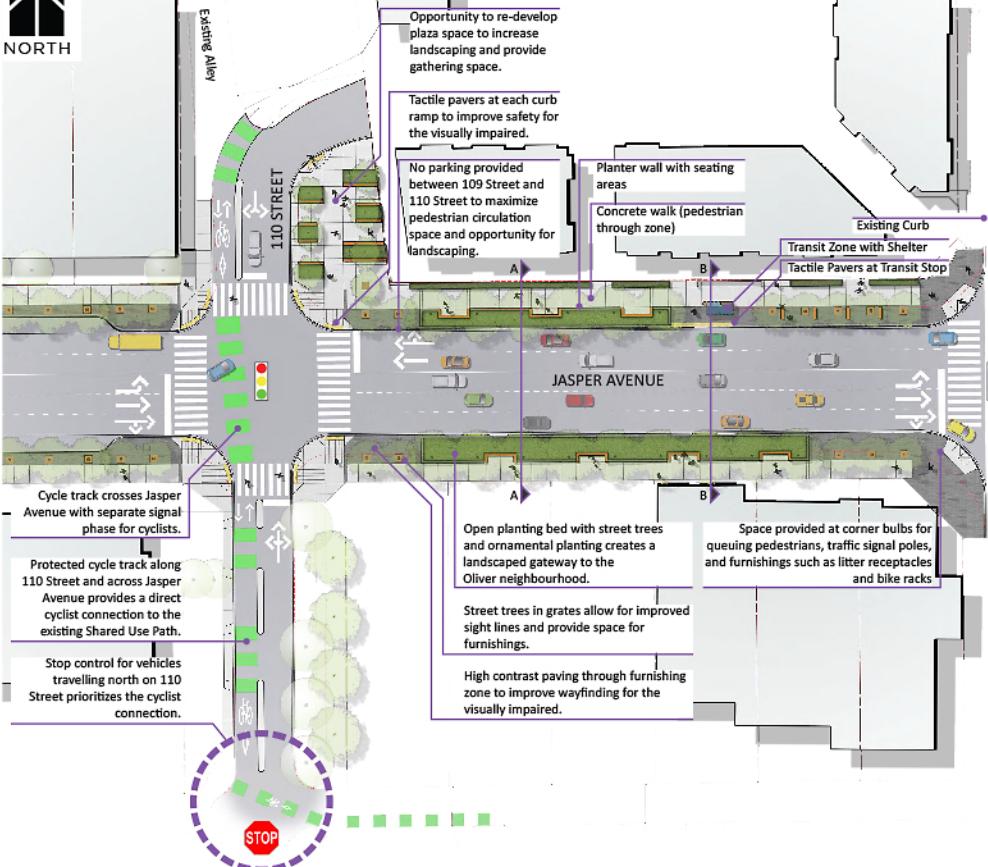

NORTH

**GATEWAY BLOCK PLAN • Jasper Avenue - 110 Street to 109 Street**

109 STREET

**SECTION A • Looking East Toward 109 Street**

**SECTION B • Looking East Toward 109 Street**