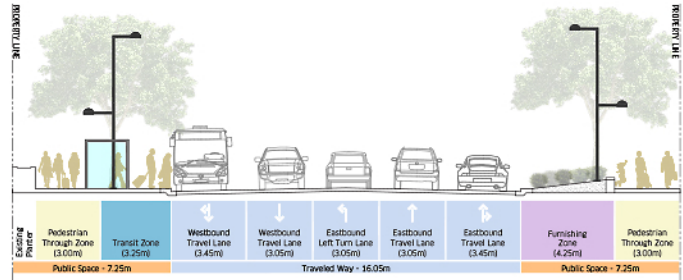

NORTH

**GATEWAY BLOCK PLAN • Jasper Avenue - 110 Street to 109 Street**

109 STREET

**SECTION A • Looking East Toward 109 Street**

**SECTION B • Looking East Toward 109 Street**