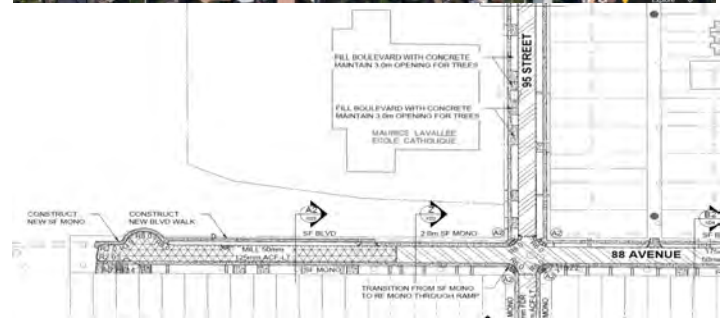

Addition of benches to pocket park located on 88 street & 90 Avenue

Tree planting on north side of 88 Avenue on the north side west of 95 Street

***Proposed: Walkway Connection from 88 Avenue to Rutherford Playground/School.**

Photo looking South on 92 Street:

***Proposed: Addition of power plug ins to facilitate future tree lighting along French Quarter BRZ.**

Photo looking north on 91 street & 86 Avenue