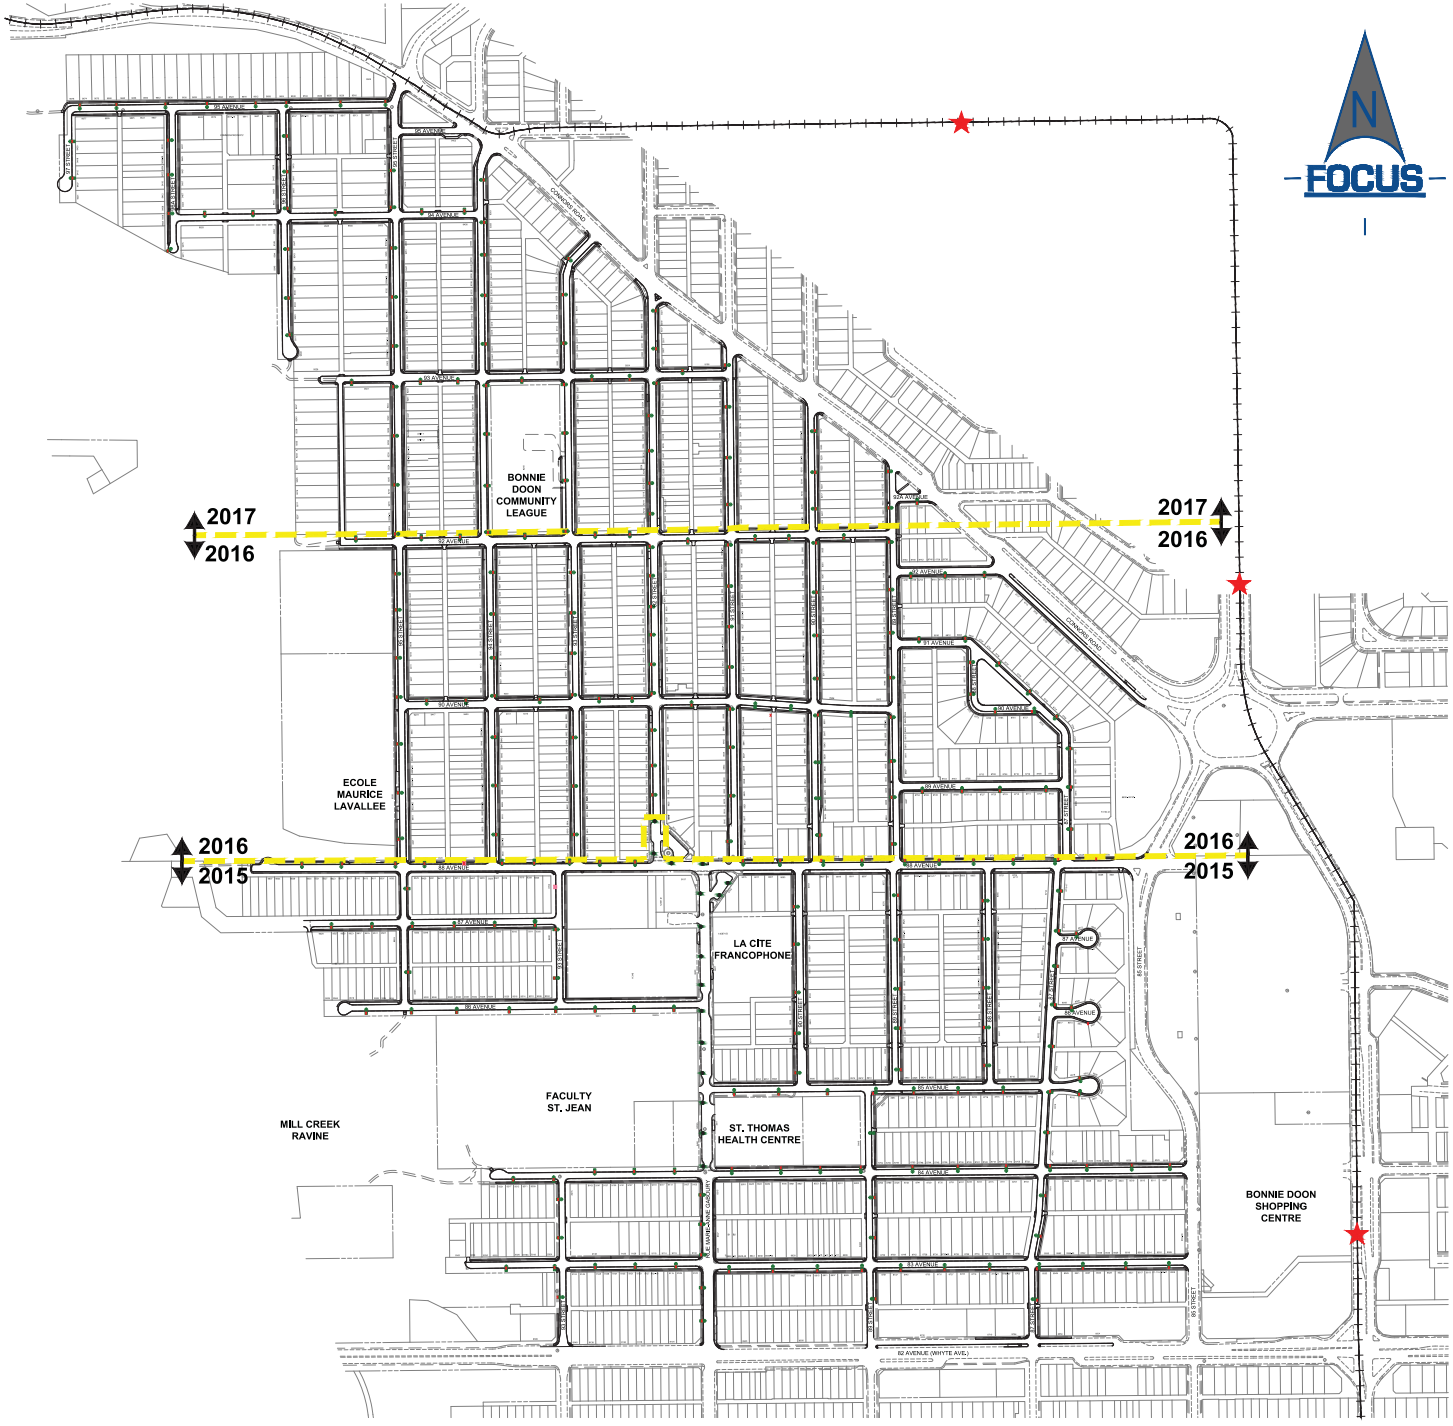

BUILDING GREAT NEIGHBOURHOODS

TRANSFORMING | EDMONTON
BRINGING OUR CITY TO LIFE

DETAIL LEGEND

-  PROJECT LIMITS
-  EXISTING STREETLIGHT TO BE REMOVED
-  PROPOSED STREETLIGHT
-  NEW LUMINAIRE ON EXISTING STREETLIGHT POLE
-  PROPOSED LRT ALIGNMENT
-  PROPOSED LRT STATION

BONNIE DOON
NEIGHBOURHOOD RENEWAL
STREETLIGHT RENEWAL
 2015-2017

PRELIMINARY
 SUBJECT TO REVISION