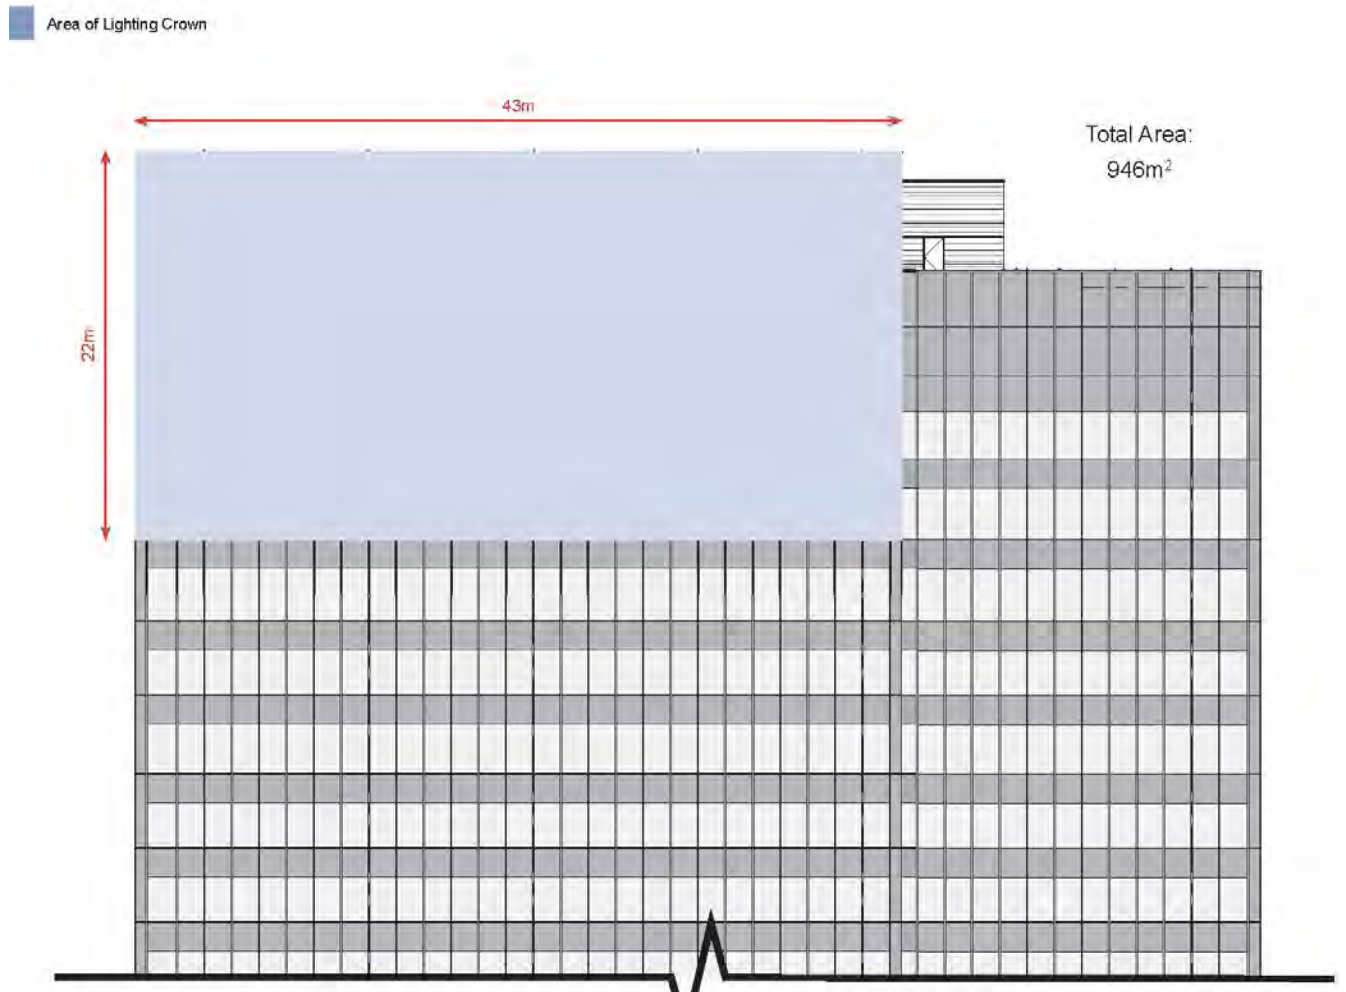

The area of the lighting crown on Edmonton Tower is approximately 22 m x 43 m.

Examples of the lighting crown on Edmonton Tower:

Lighting Theme:
"Canada Day"

Lighting Theme:
"Go-Oilers-Go"