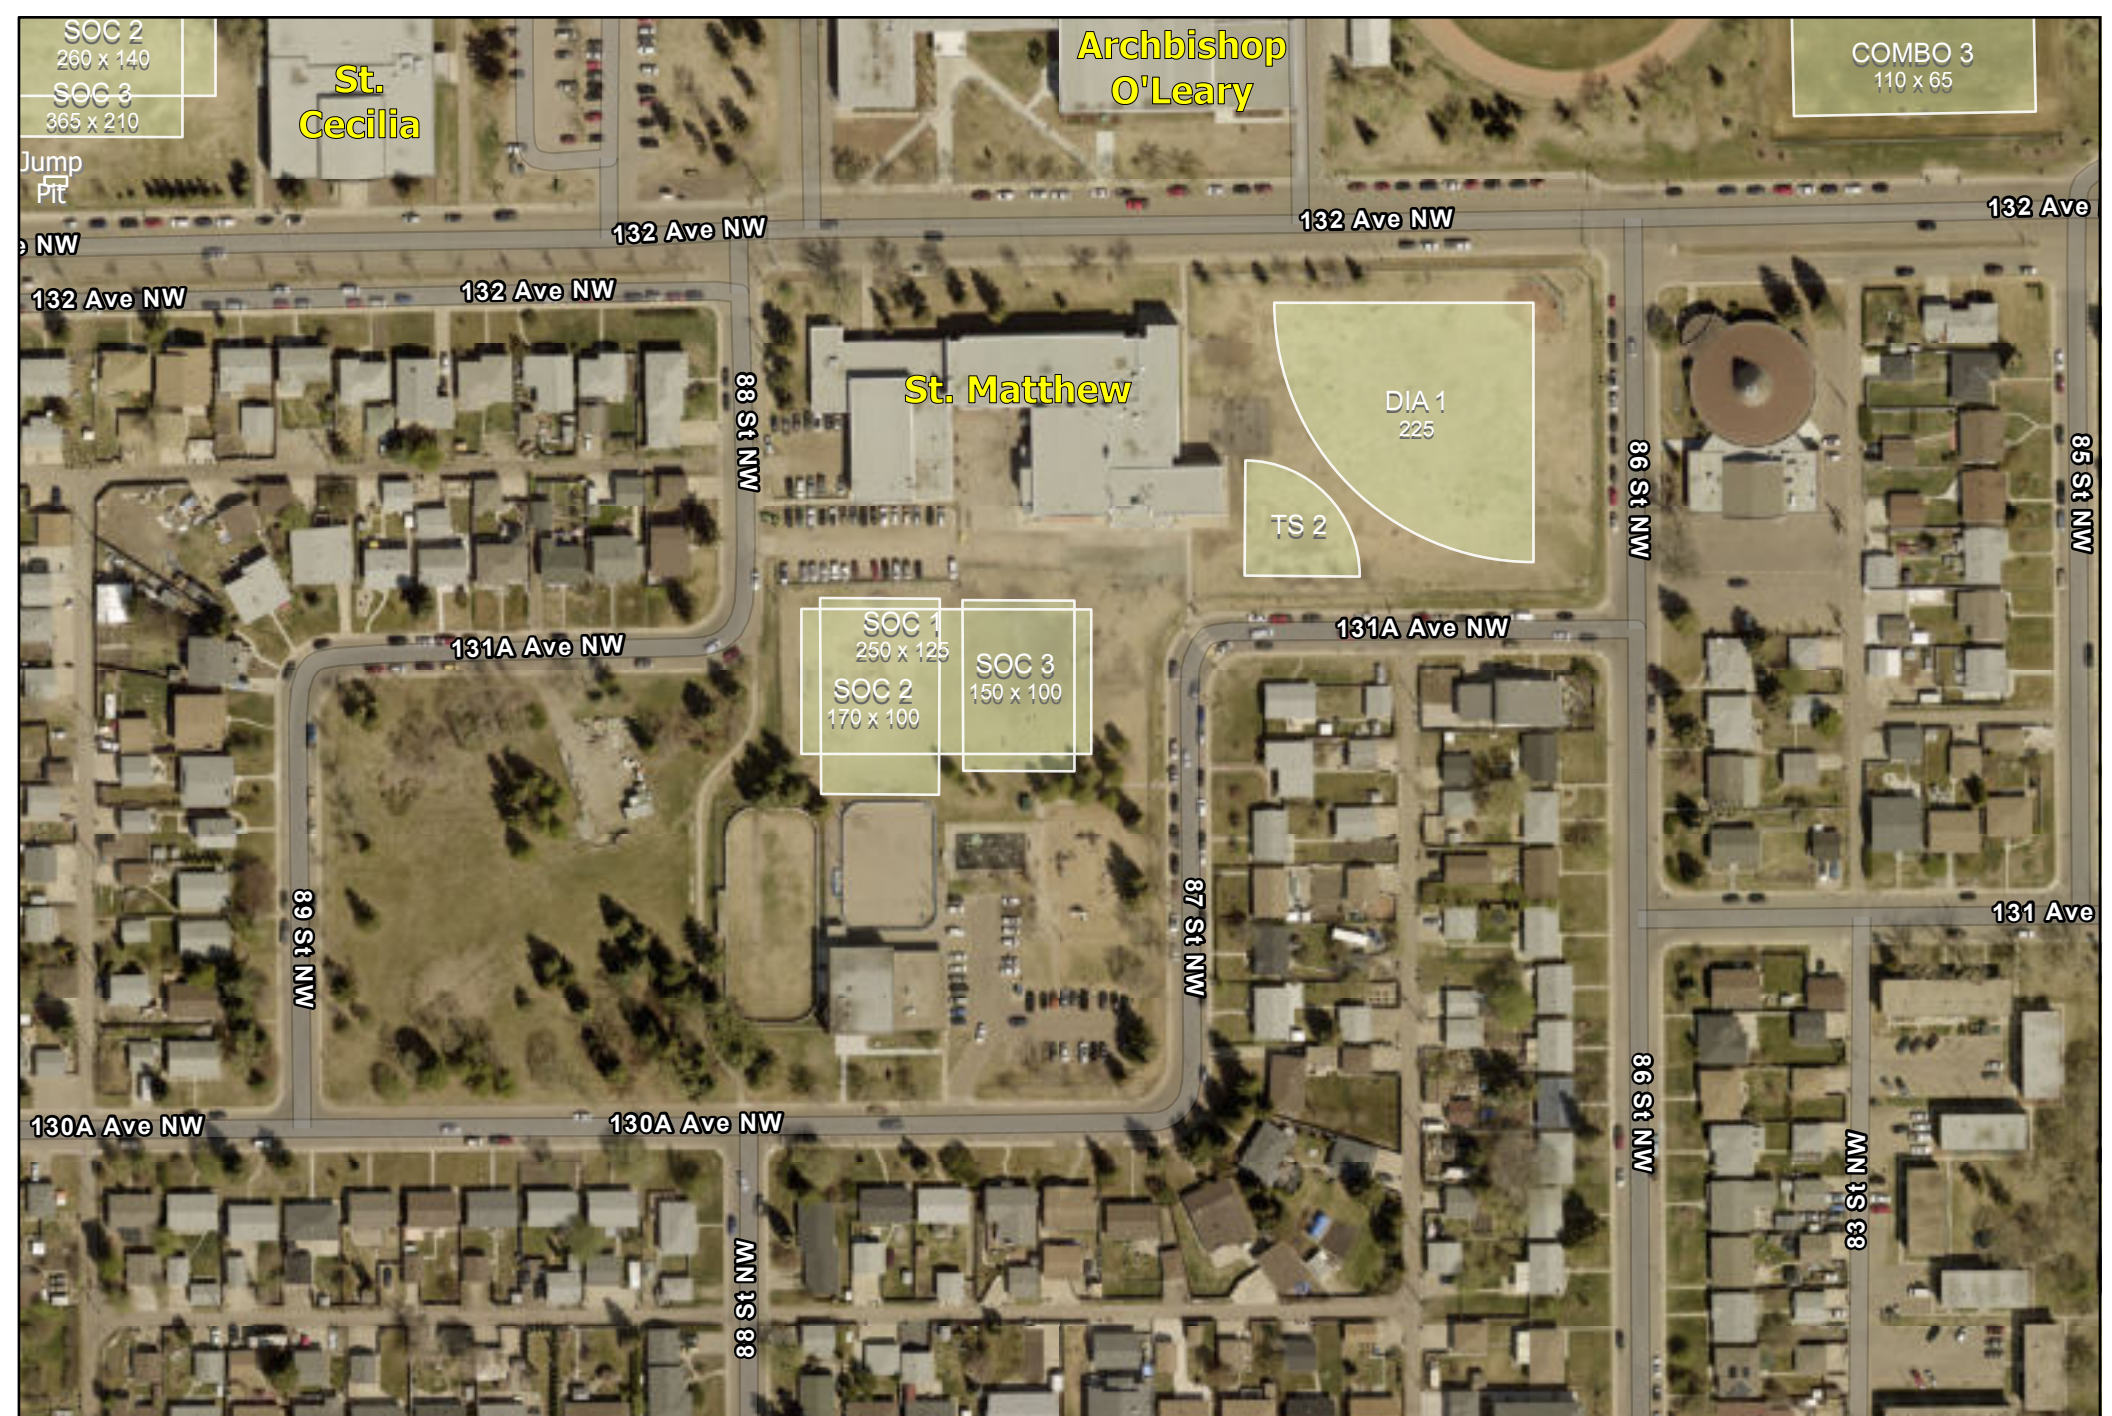

St. Matthew / Killarney Park Sports Fields

87 Street - 132 Avenue

6/7/2024