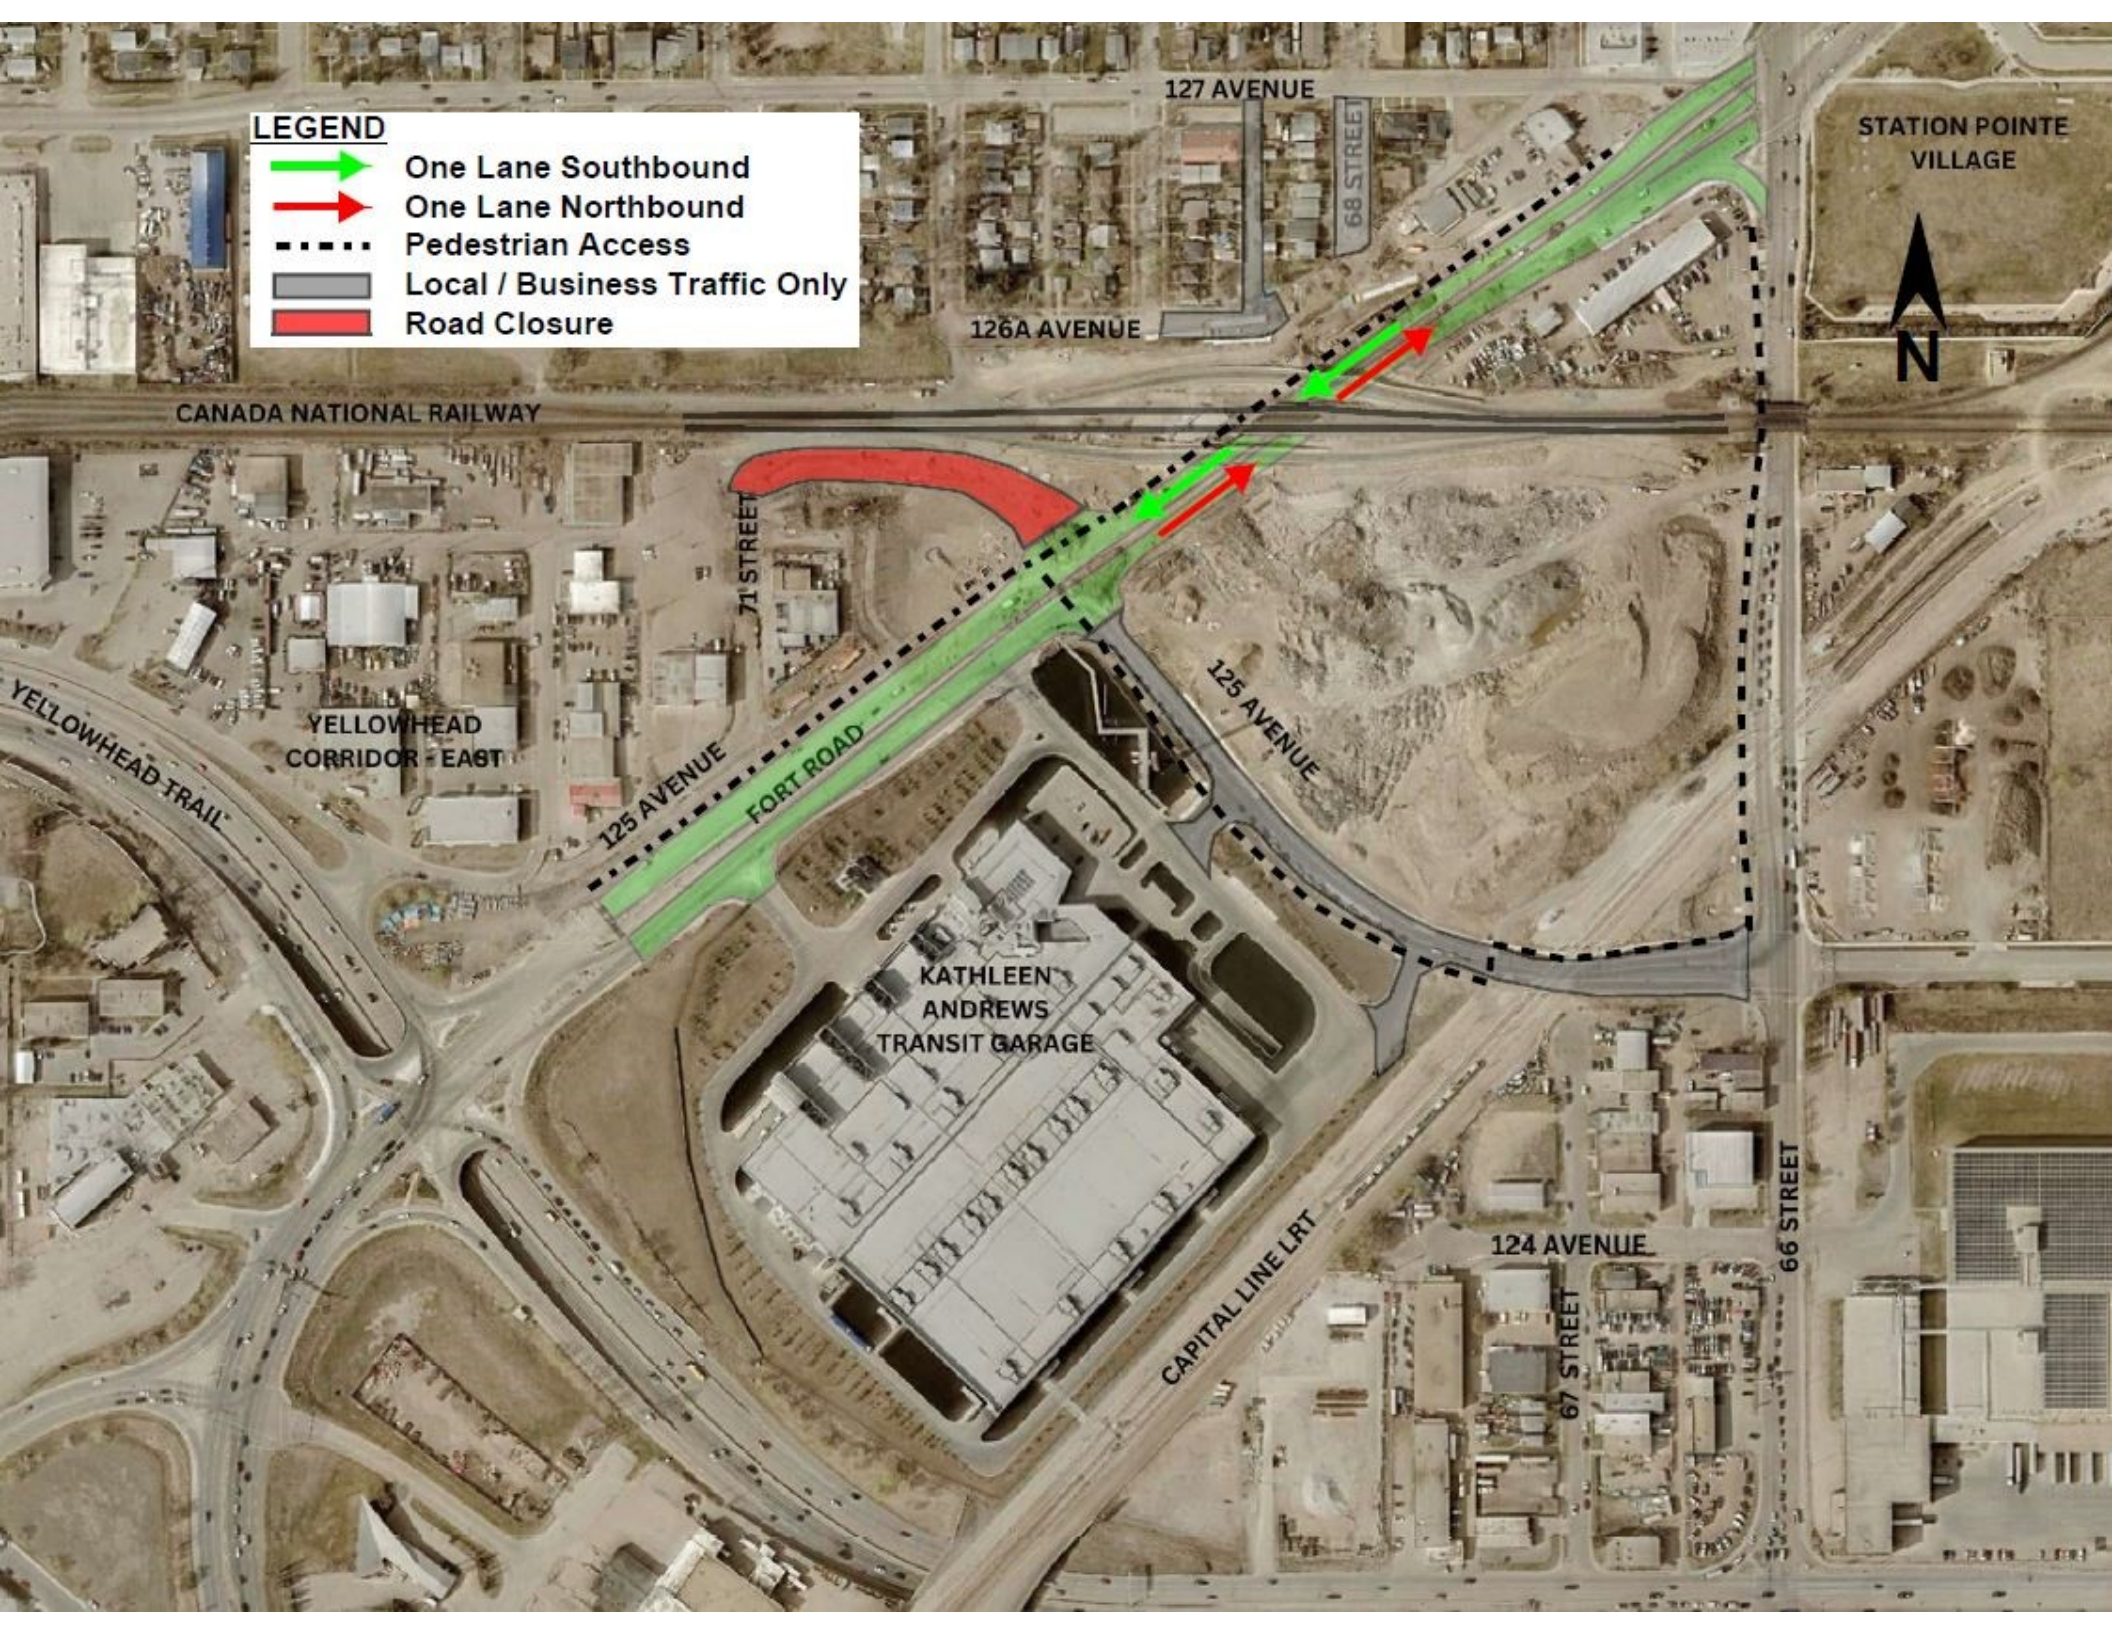

LEGEND

-  One Lane Southbound
-  One Lane Northbound
-  Pedestrian Access
-  Local / Business Traffic Only
-  Road Closure

STATION POINTE VILLAGE

CANADA NATIONAL RAILWAY

YELLOWHEAD CORRIDOR - EAST

KATHLEEN ANDREWS TRANSIT GARAGE

CAPITAL LINE LRT

127 AVENUE

68 STREET

126A AVENUE

71 STREET

125 AVENUE

FORT ROAD

125 AVENUE

124 AVENUE

67 STREET

66 STREET