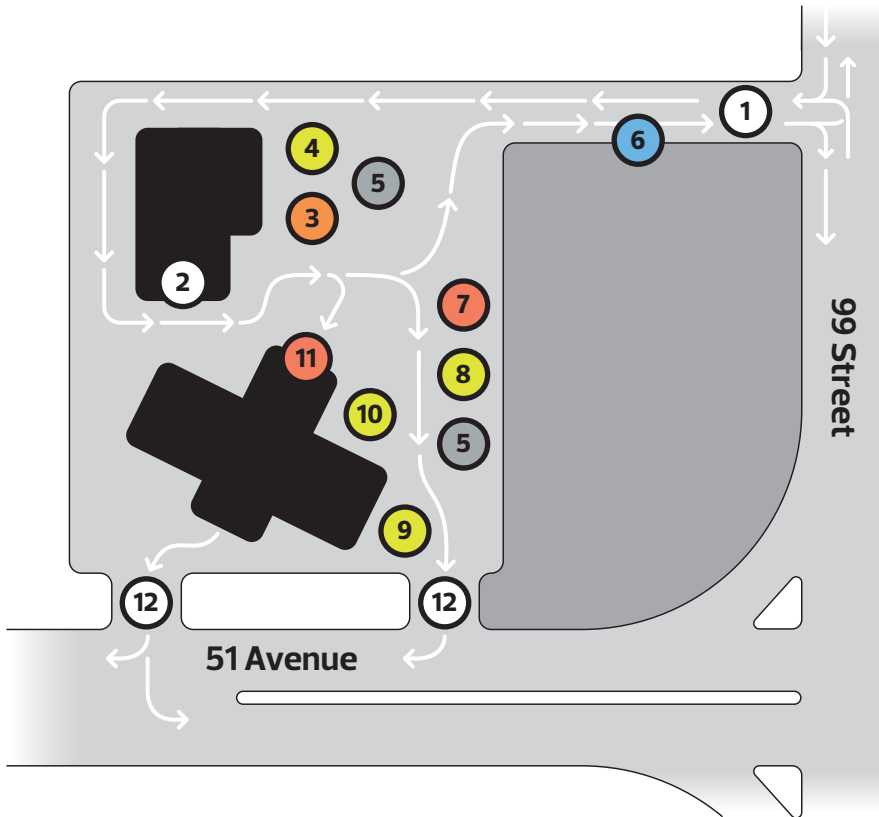

# Strathcona Eco Station

Edmonton

- ① Entrance / Exit
- ② Payment Kiosk
- ③ Yard Waste
- ④ Large Appliances
- ⑤ Garbage Areas
- ⑥ Recycling Area
- ⑦ Small Appliances, Electronics
- ⑧ Scrap Metals
- ⑨ Mattresses, Box Springs
- ⑩ Tires
- ⑪ Household Hazardous Waste
  - Household Chemicals, Batteries, Bulbs
  - Paint Items, Paint Exchange
  - Car Batteries, Oil, Engine Products
  - Compressed Gas Containers
  - Computer Items, Mobile Devices
  - Monitors, TV's
- ⑫ Exit