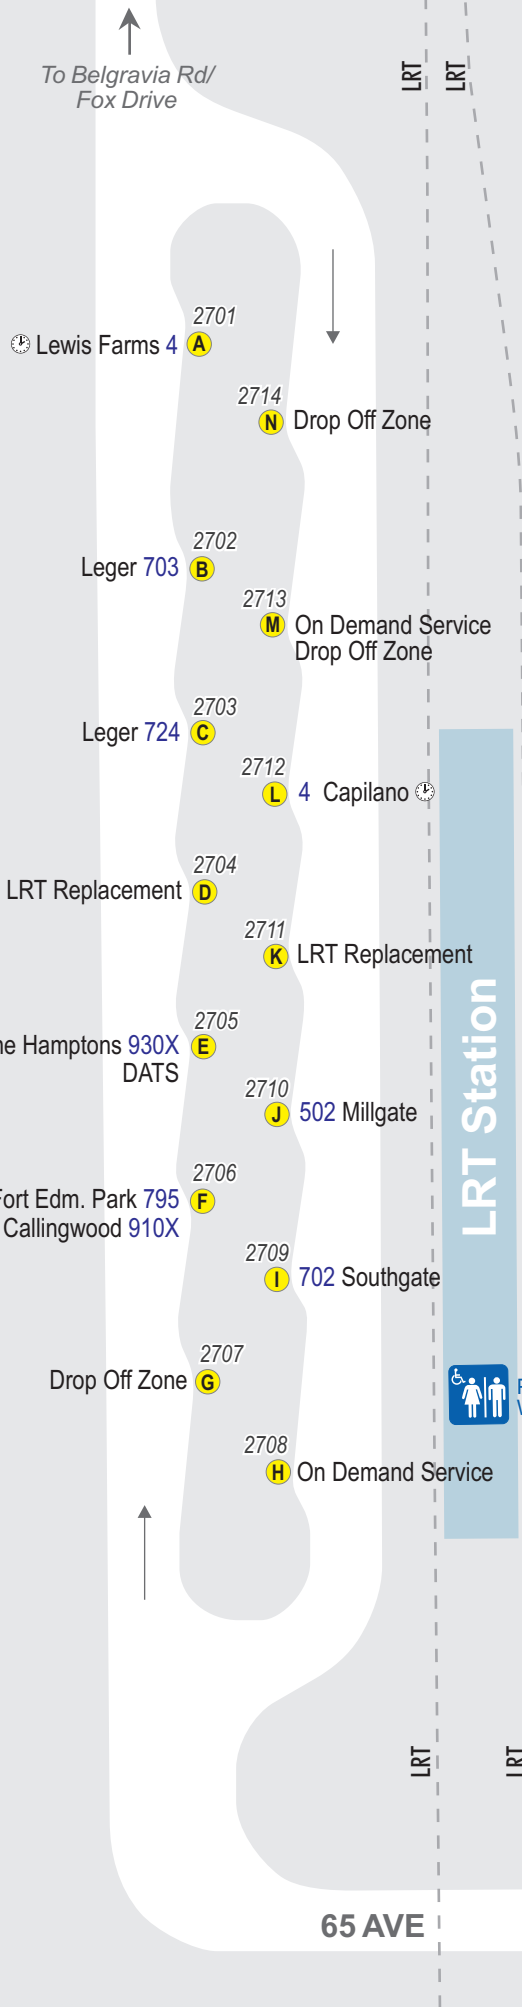

South Campus/ Fort Edmonton Transit Centre

Effective April 25, 2021
BusLink 2700

LRT Station

LEGEND	
15	Route Number
	Frequent Route
5107	Bus Stop Number
	Bus Stop Letter

65 AVE

To 113 ST →