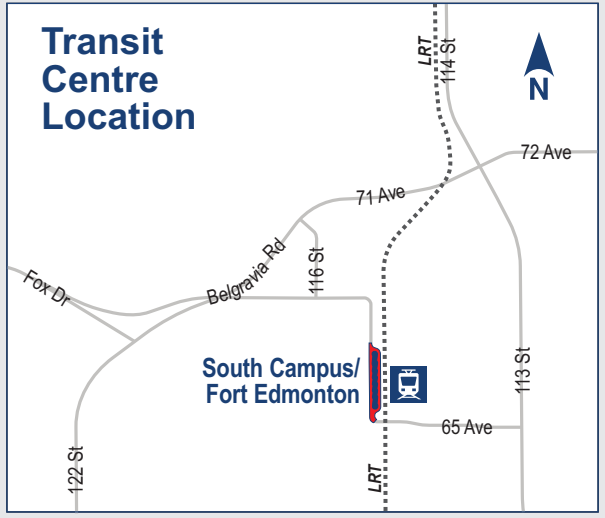

South Campus/ Fort Edmonton Transit Centre

Effective April 25, 2021
BusLink 2700

LRT Station

LEGEND	
15	Route Number
	Frequent Route
5107	Bus Stop Number
	Bus Stop Letter

65 AVE

To 113 ST →