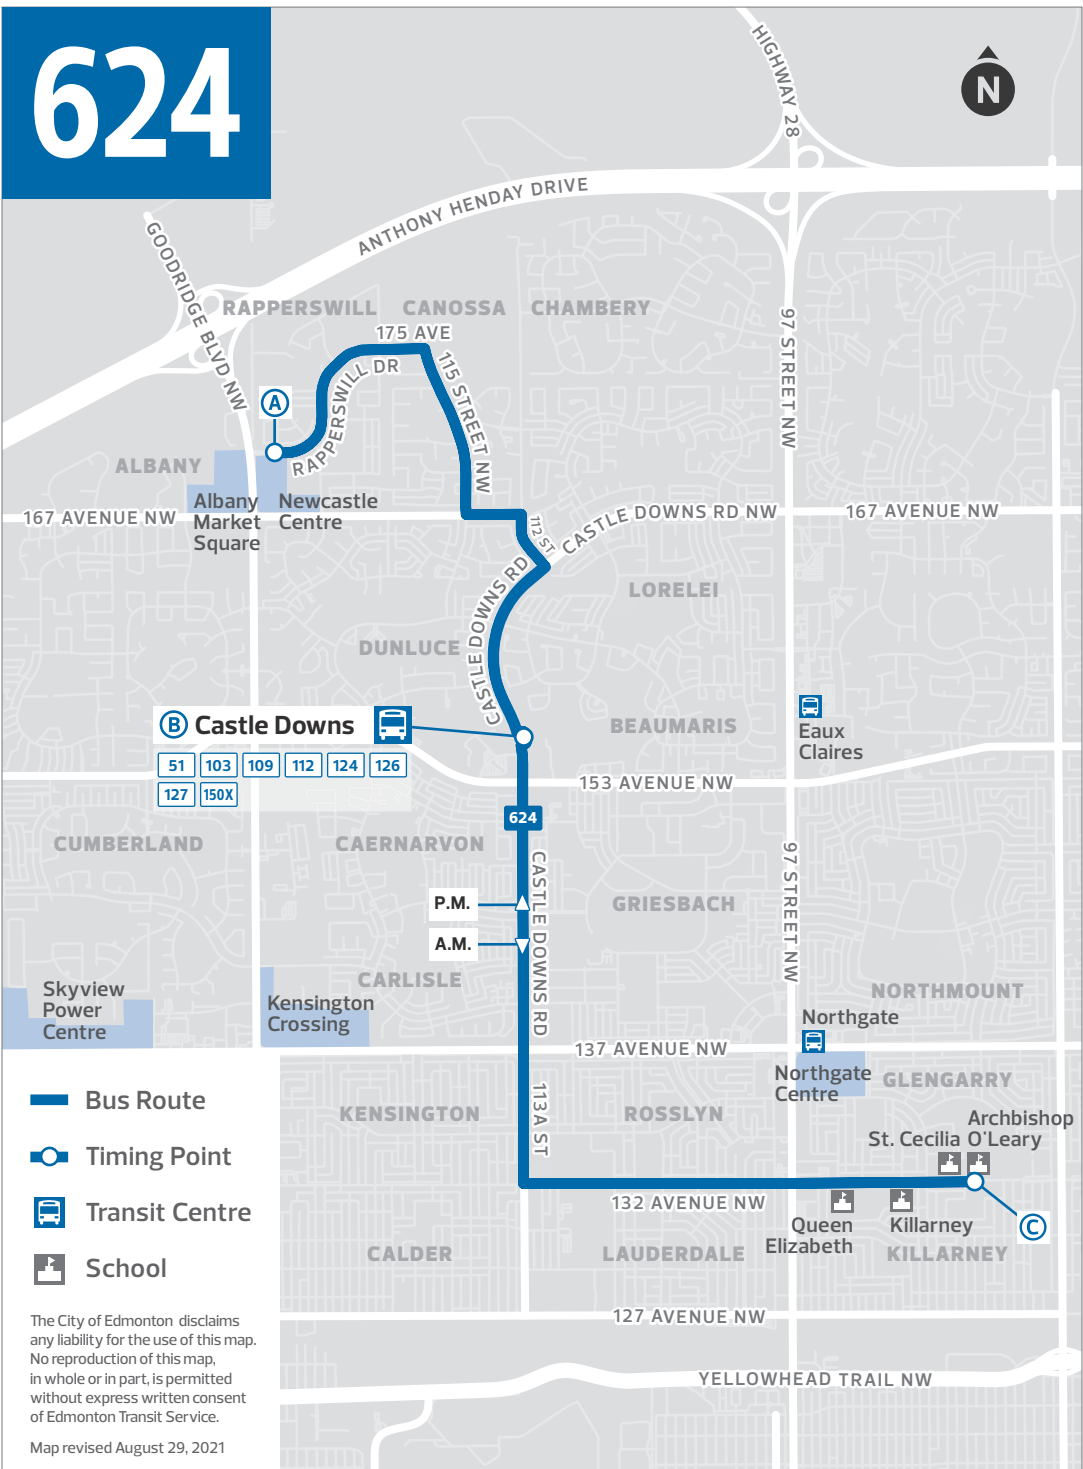

624

The City of Edmonton disclaims any liability for the use of this map. No reproduction of this map, in whole or in part, is permitted without express written consent of Edmonton Transit Service.

Map revised August 29, 2021

Schedule type:	Weekday	Direction:	North/South		
			624	624	624
			*	*	*
125 Street & Rapperswill Drive EB.....			7:38
Castle Downs Transit Centre.....			7:50
88 Street & 132 Avenue EB.....			8:05
88 Street & 132 Avenue WB.....			12:07	15:07
88 Street & 132 Avenue WB.....			12:10	15:10
Castle Downs Transit Centre.....			12:25	15:25
125 Street & Rapperswill Drive.....			12:37	15:37
	Trp blkng days (mu-)		muwtf	t	muwf

Notes: * - Operates on school days only.