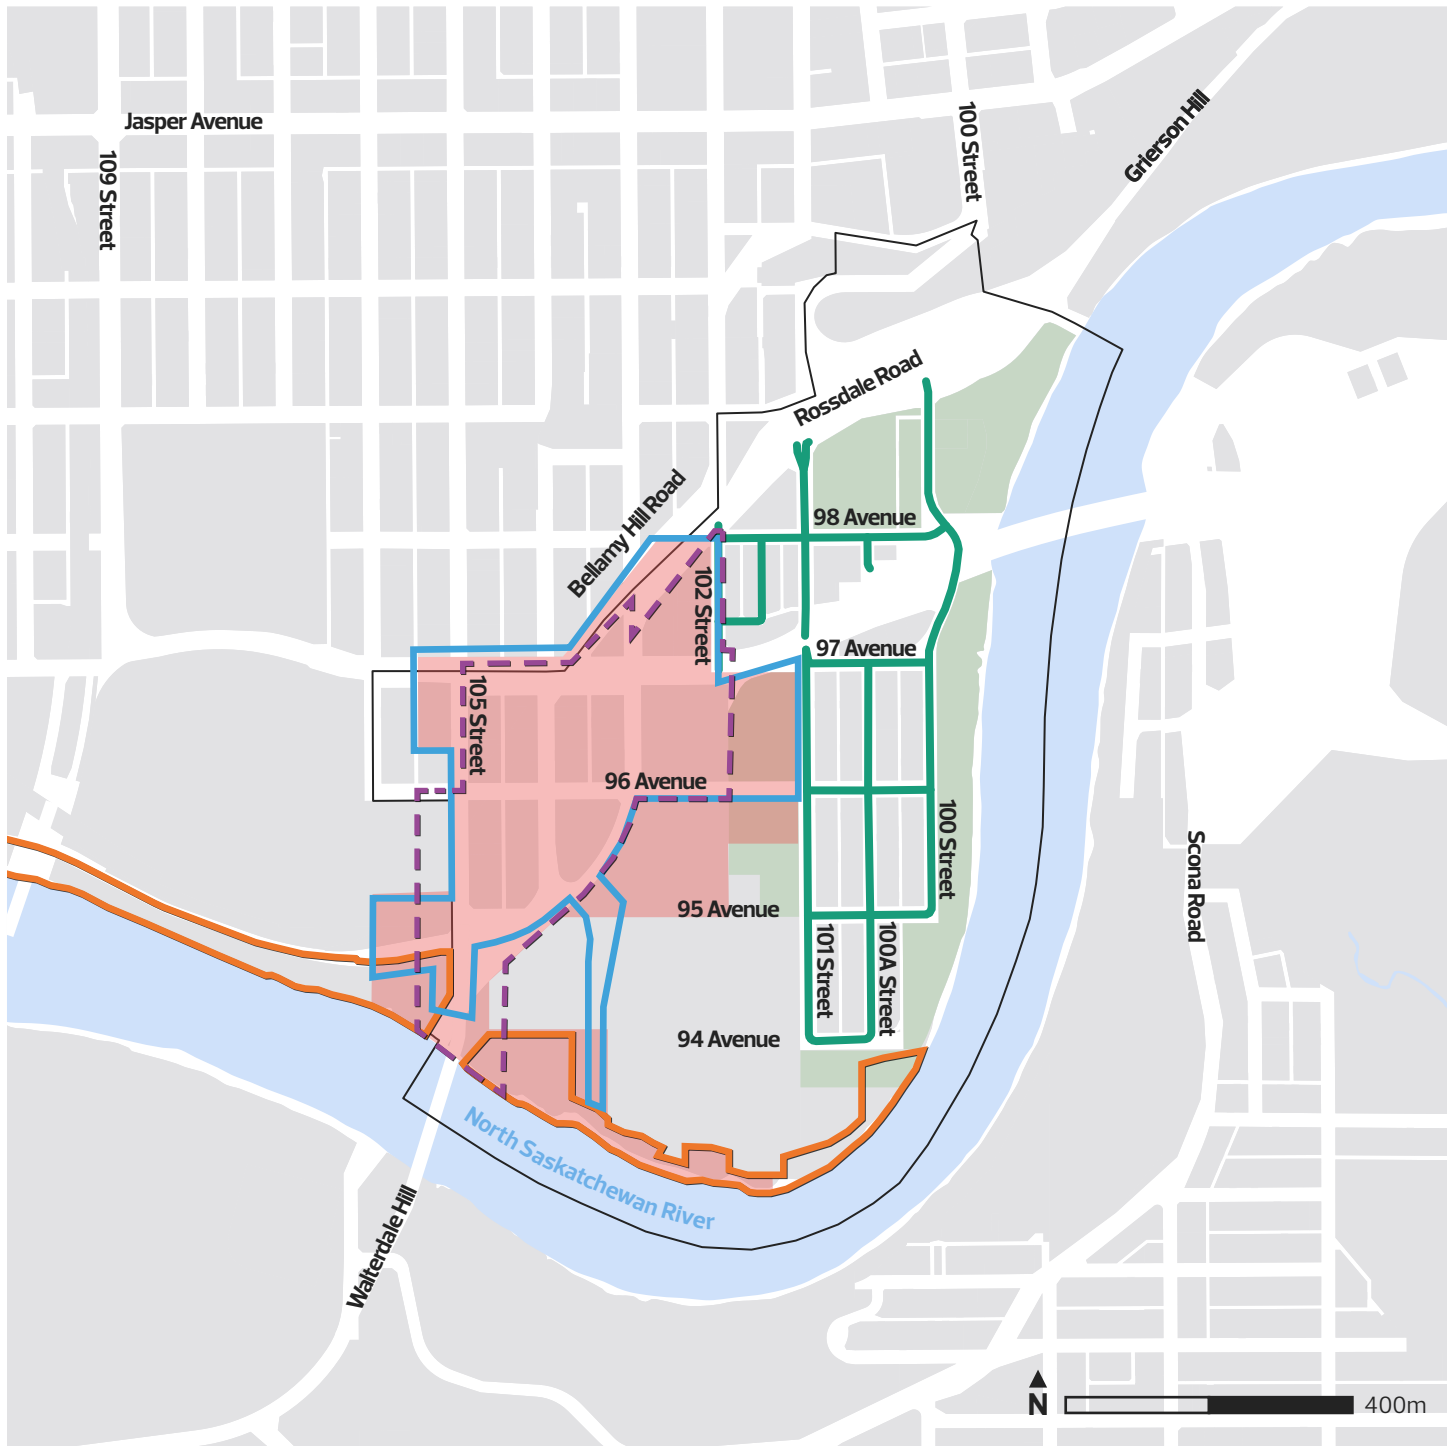

Rossdale Neighbourhood Renewal Scope Map: Adjacent Projects

□ Rossdale neighbourhood boundary

Project scope

- Local roads
- Open spaces

Adjacent projects

- - - Rossdale Historical Land Use Study
- River Crossing Servicing Study & Rossdale Transportation Network
- Touch the Water Promenade Project
- River Crossing Business Plan & River Crossing Heritage Interpretive Plan