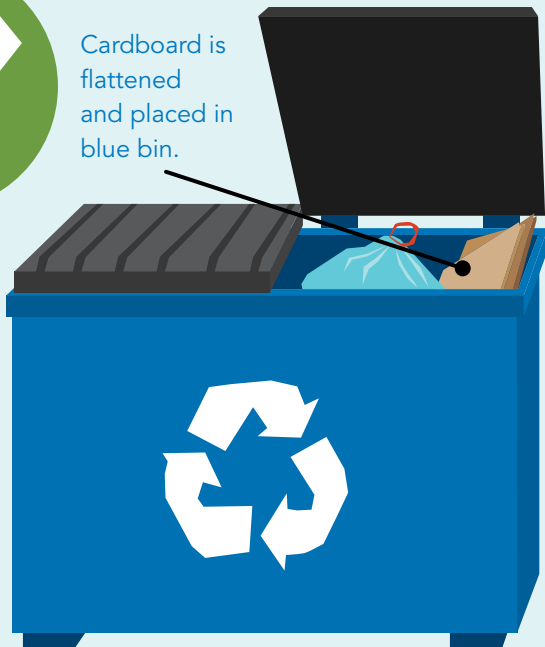

# How to set out your waste

Cardboard is flattened and placed in blue bin.

BLUE BIN

Bin lid is able to close.

GARBAGE BIN

Area is tidy, clear and safe.

Garbage should go in the garbage bin.

Car is blocking bin for collectors.

Garbage bin is too full.

Poisonous items, electronics and large items should go to an Eco Station.