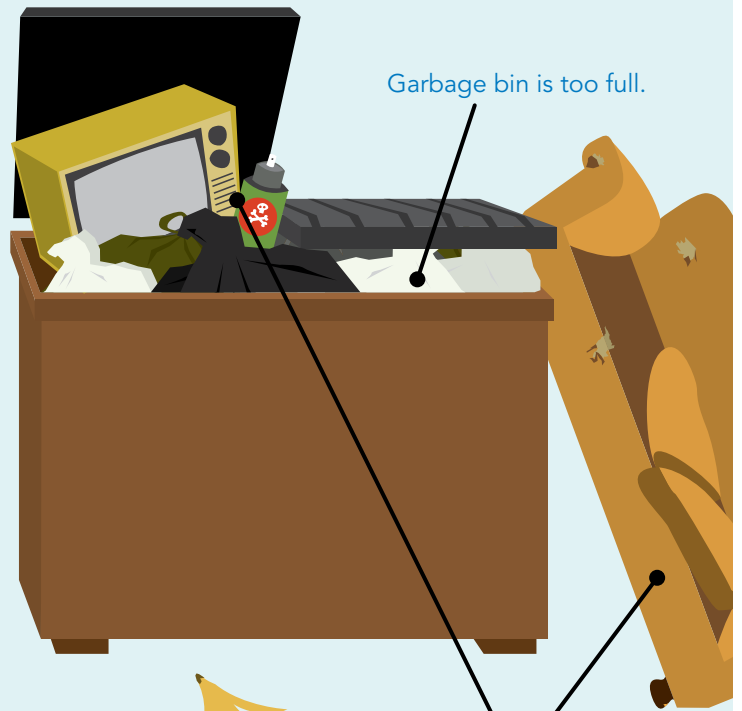

# How to set out your waste

Cardboard is flattened and placed in blue bin.

BLUE BIN

Bin lid is able to close.

GARBAGE BIN

Area is tidy, clear and safe.

Garbage should go in the garbage bin.

Car is blocking bin for collectors.

Garbage bin is too full.

Poisonous items, electronics and large items should go to an Eco Station.