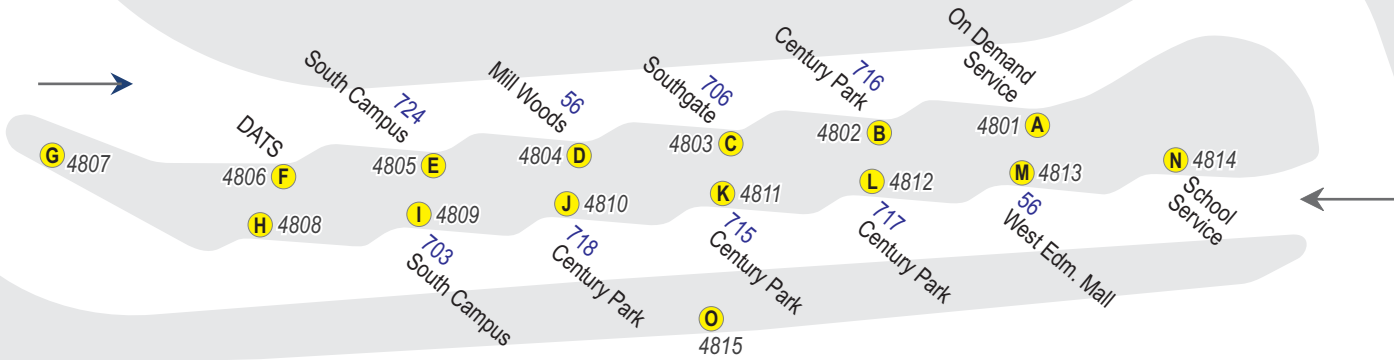

Leger Transit Centre

Effective April 25, 2021
BusLink 4800

LEGER RD NW

TOWN CENTRE BLVD NW

23 AVENUE NW

23 AVENUE NW

BUS LANE ONLY

LEGEND

- 15 Route Number
- Frequent Route
- 5101 Bus Stop Number
- Bus Stop Letter