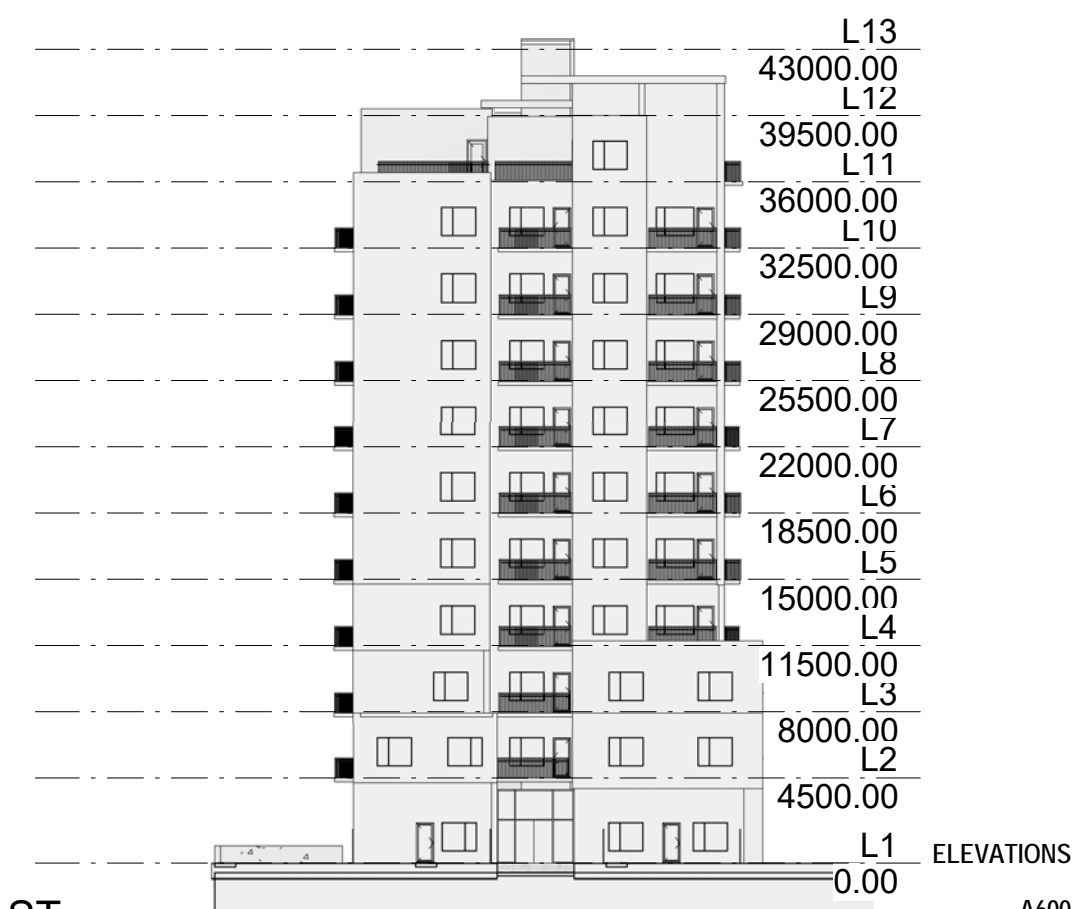

Glenrose Hospital

Royal Alex Hospital

111 Avenue

101 Street

Royal Alex Place Rezoning

3 | NORTH
SCALE: 1 : 400 REF:

2 | SOUTH
SCALE: 1 : 400 REF:

1 | WEST
SCALE: 1 : 400 REF:

4 | EAST
SCALE: 1 : 400 REF:

ELEVATIONS
A600
1 : 400

Royal Alex Place Rezoning