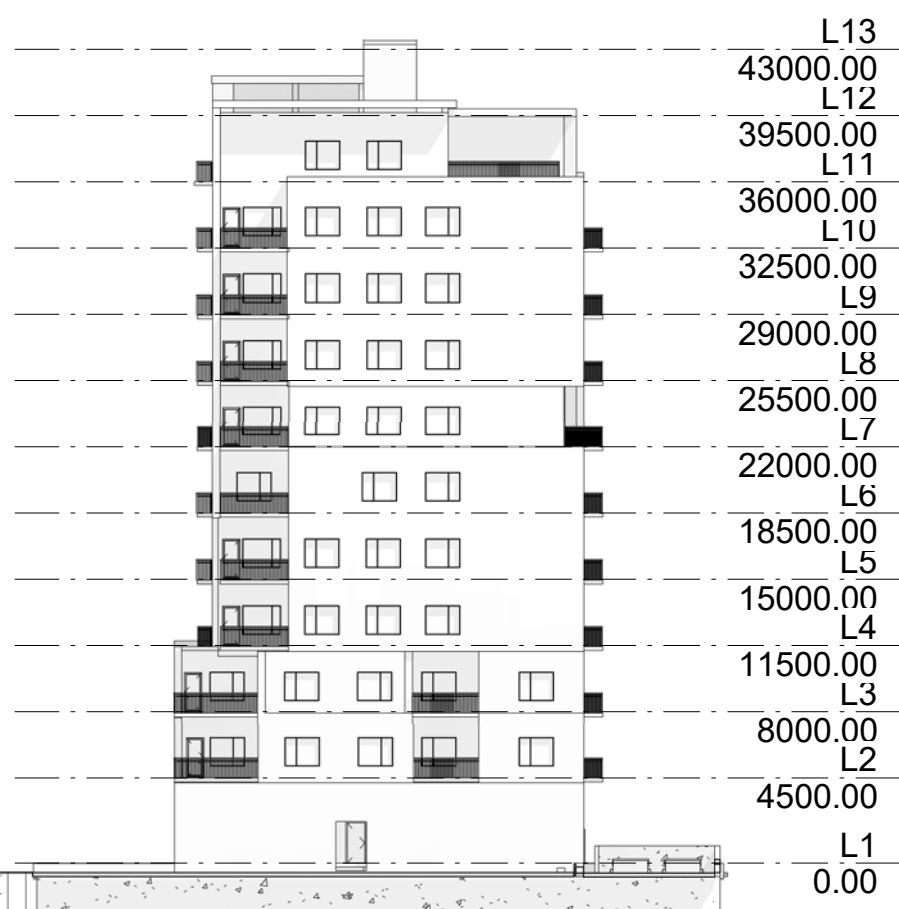

Glenrose Hospital

Royal Alex Hospital

111 Avenue

101 Street

Royal Alex Place Rezoning

3 | NORTH
SCALE: 1 : 400 REF:

2 | SOUTH
SCALE: 1 : 400 REF:

1 | WEST
SCALE: 1 : 400 REF:

4 | EAST
SCALE: 1 : 400 REF:

ELEVATIONS
A600
1 : 400

Royal Alex Place Rezoning