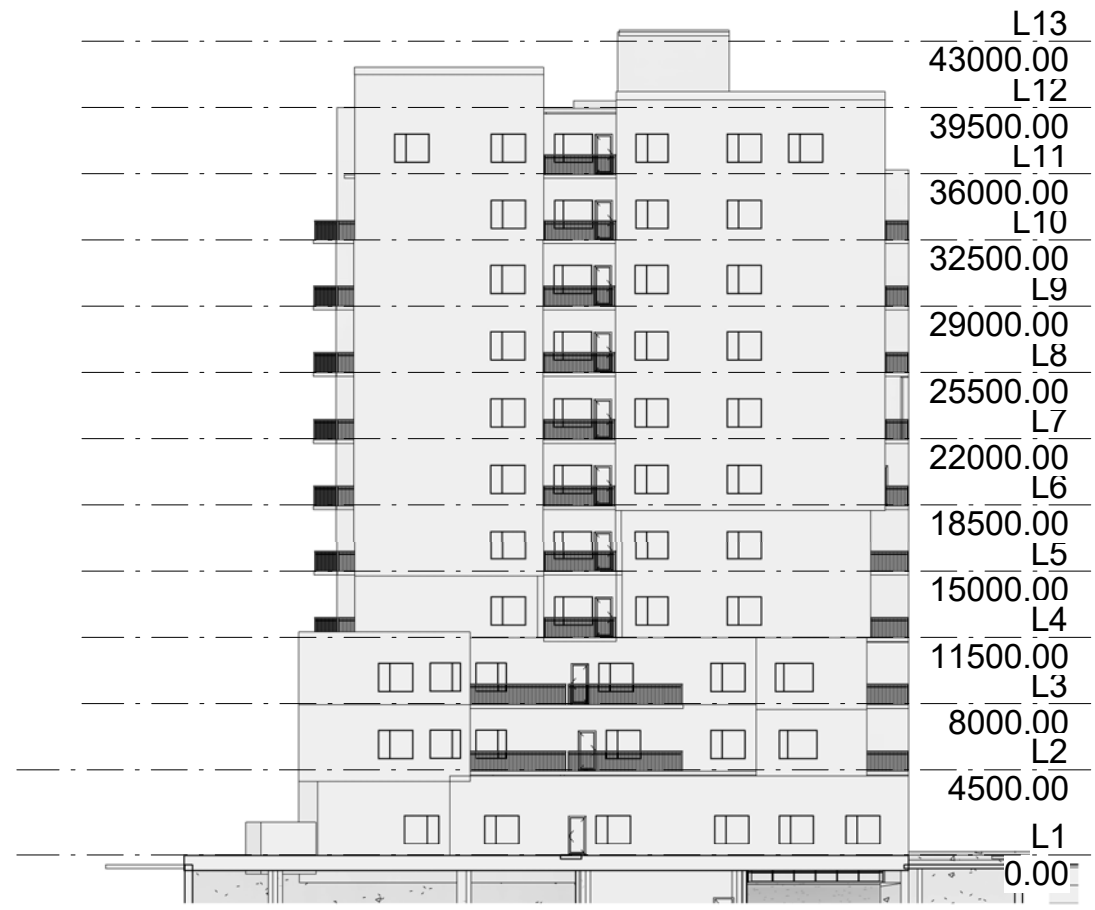

Glenrose Hospital

Royal Alex Hospital

111 Avenue

101 Street

Royal Alex Place Rezoning

3 | NORTH
SCALE: 1 : 400 REF:

2 | SOUTH
SCALE: 1 : 400 REF:

1 | WEST
SCALE: 1 : 400 REF:

4 | EAST
SCALE: 1 : 400 REF:

ELEVATIONS
A600
1 : 400

Royal Alex Place Rezoning