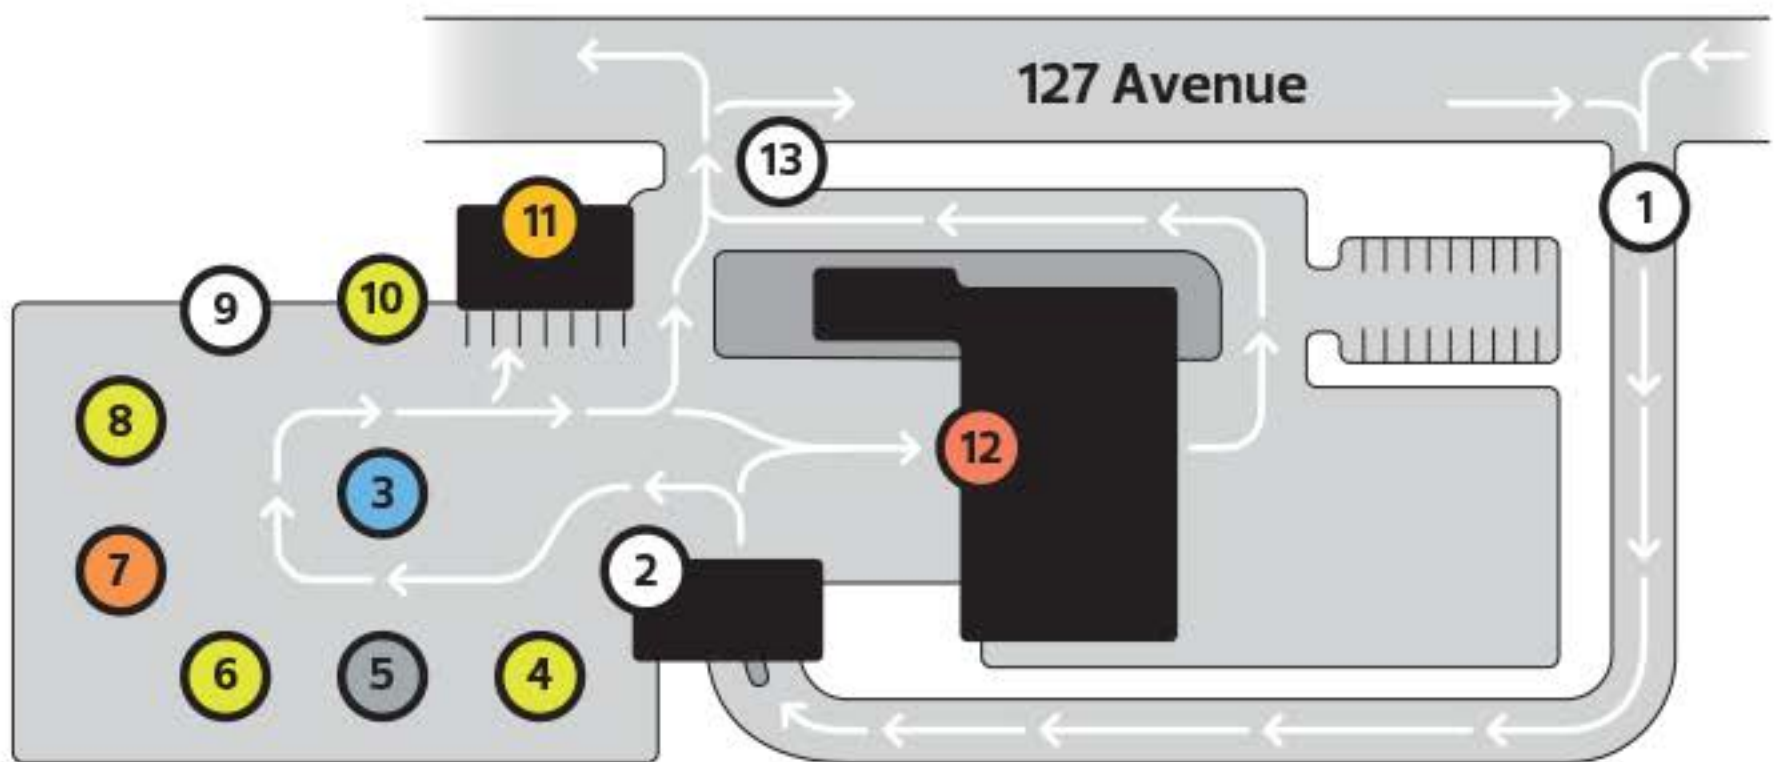

Kennedale Eco Station

- ① Entrance
- ② Payment Kiosk
- ③ Recycling Area
- ④ Scrap Metals
- ⑤ Garbage Area
- ⑥ Large Appliances
- ⑦ Yard Waste
- ⑧ Mattresses, Box Springs
- ⑨ Compost & Mulch Pick-up
- ⑩ Tires
- ⑪ Reuse Area
- ⑫ Household Hazardous Waste
 - Household Chemicals, Batteries, Bulbs
 - Paint Items, Paint Exchange
 - Car Batteries, Oil, Engine Products
 - Compressed Gas Containers
 - Computer Items, Mobile Devices
 - Monitors, TV's
 - Small Appliances, Electronics
 - Fridges, Freezers, A/C Units
- ⑬ Exit