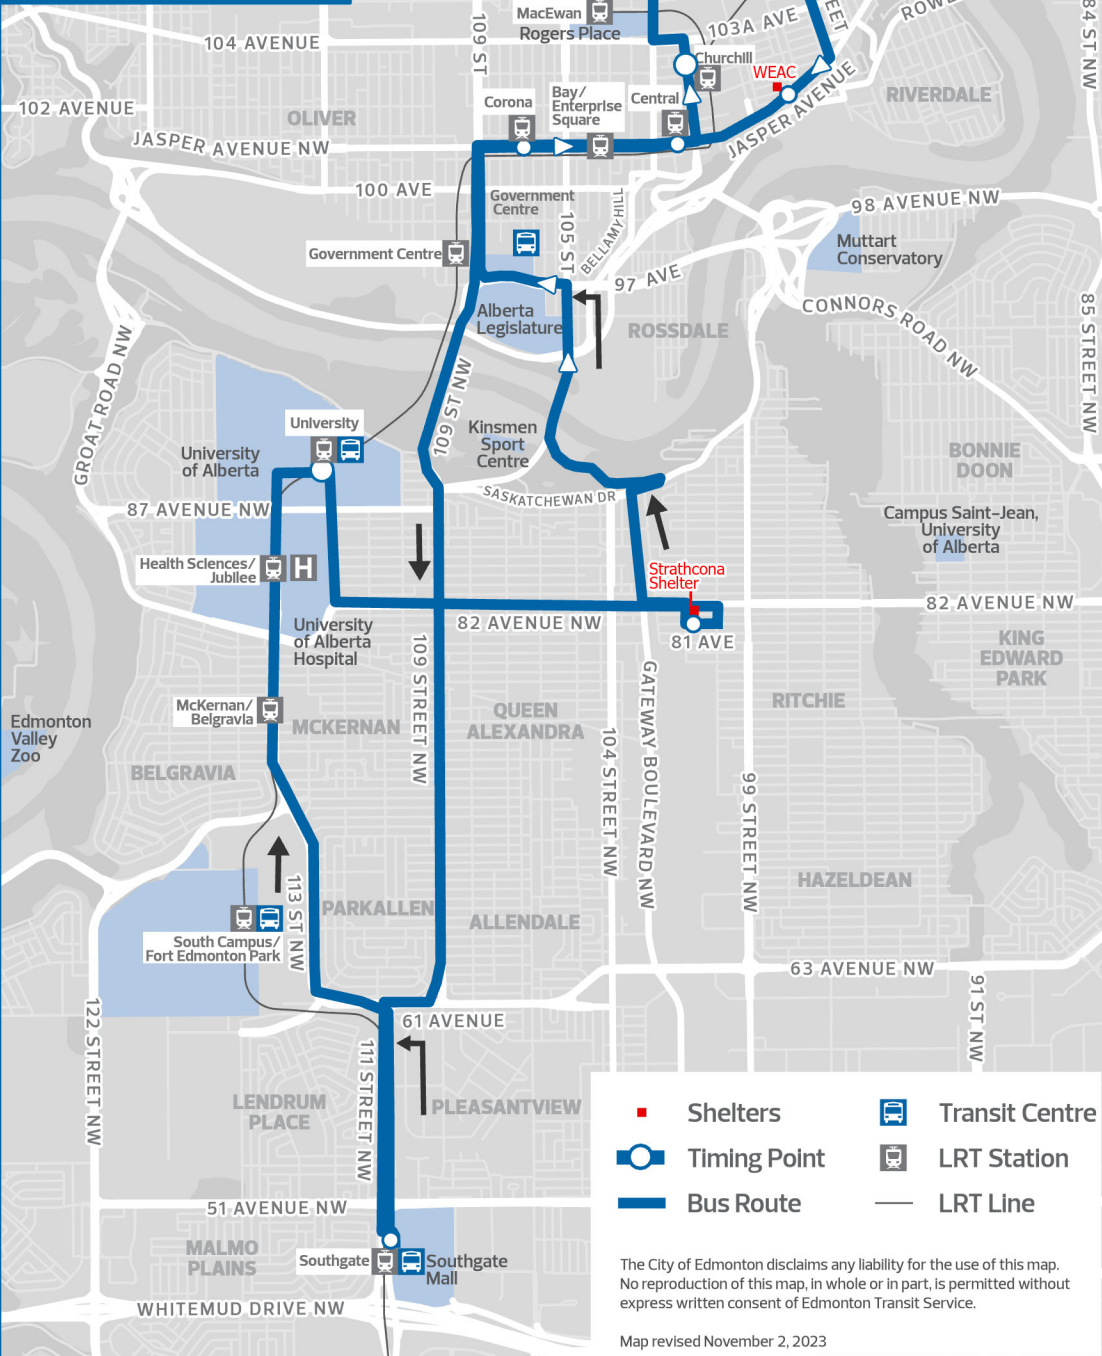

ETS Winter Response Shelter Shuttle South

- Shelters
- Transit Centre
- Timing Point
- LRT Station
- Bus Route
- LRT Line

The City of Edmonton disclaims any liability for the use of this map. No reproduction of this map, in whole or in part, is permitted without express written consent of Edmonton Transit Service.