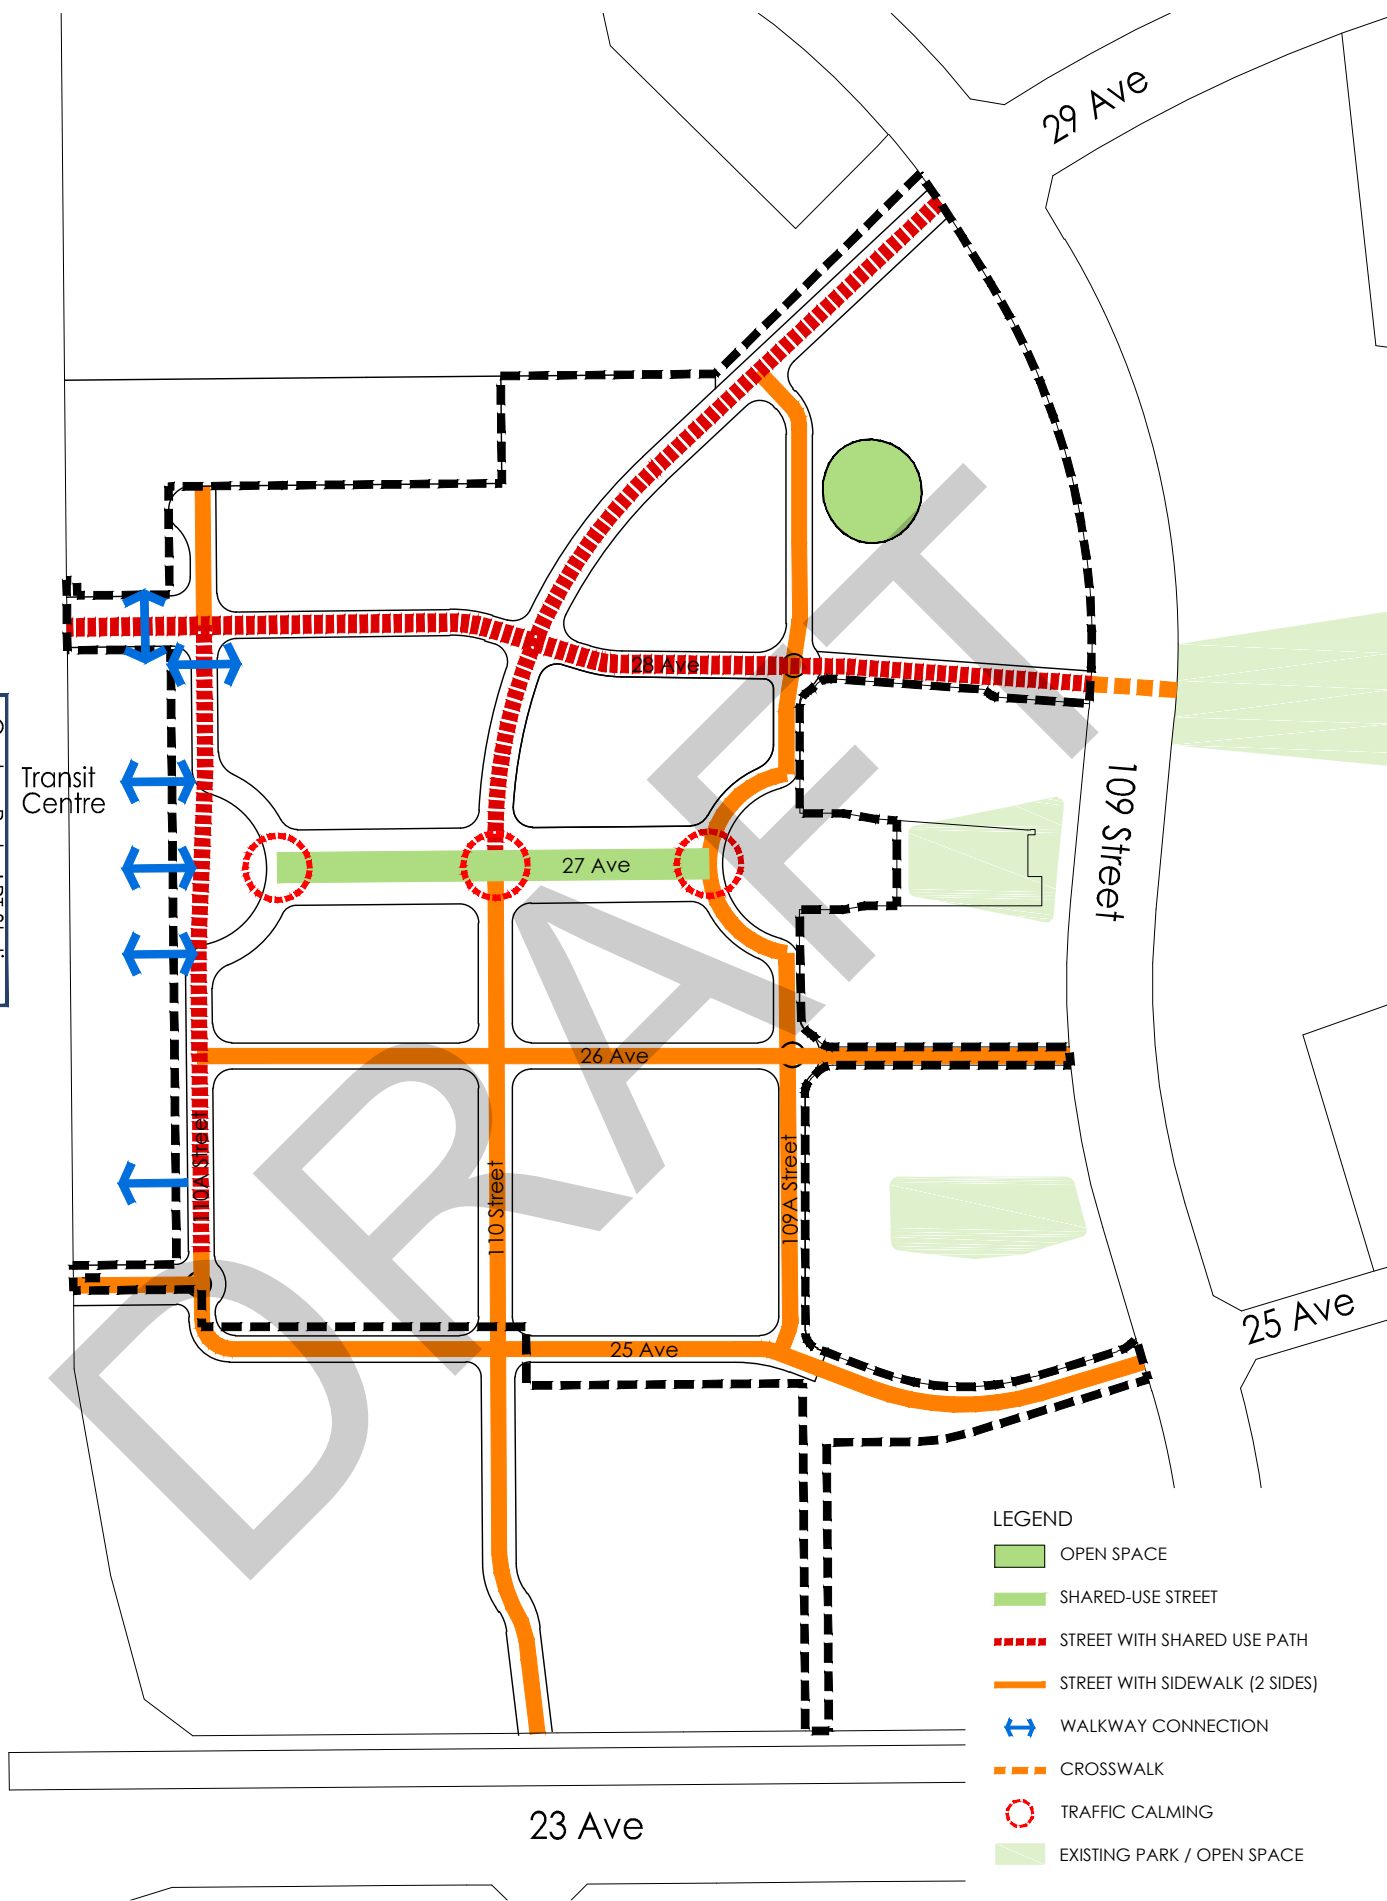

Light Rail Transit (LRT)
111 Street

Century Park - LRT Station

Transit Centre

29 Ave

109 Street

25 Ave

23 Ave

LEGEND

-  OPEN SPACE
-  SHARED-USE STREET
-  STREET WITH SHARED USE PATH
-  STREET WITH SIDEWALK (2 SIDES)
-  WALKWAY CONNECTION
-  CROSSWALK
-  TRAFFIC CALMING
-  EXISTING PARK / OPEN SPACE

Appendix 3

Movement Network & Open Space